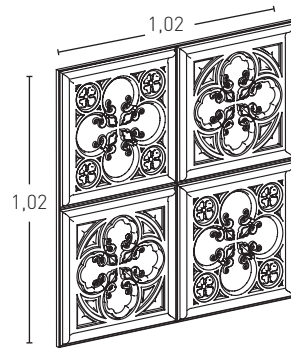

2,5 min.
4 max.

1 m²

Product	COD	Description	KG			PR €
	1000	Panel Alhambra Italian White	8-9Kg	4Un	48Un	88,0
Installation accessories needed			Estimated yield		Price	
	<input type="radio"/>	MSA-70 Mastic for Joins White	1 Cartridge 4 Panels		9,5 €	
	<input type="radio"/>	PTX-20 Italian White Paint	1 Spray 12 Panels		16,0 €	
Optional installation accessories			Estimated yield		Price	
	<input type="radio"/>	MSA-3 Mastic for Glue	1 Cartridge 7 Panels		12,0 €	