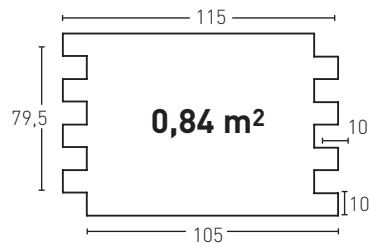

413

- **E** Marrón Arena
- **EN** Sandy Brown
- **FR** Brown Sable
- **DE** Sand Braun
- **I** Browne Sabbia
- **NL** Oker

414

- **E** Antracita
- **EN** Anthracite
- **FR** Anthracite
- **DE** Anthrazit
- **I** Antracite
- **NL** Zwart

415

- **E** Blanco Italia
- **EN** Italian White
- **FR** Blanc Cassé
- **DE** Italienisches Weiss
- **I** Bianco Italia
- **NL** Wit

* Check delivery date

Producto	COD	Descripción	KG			PR	HD		
		413 Panel P. Andes Sandy Brown	7-8Kg	15-20	4Un	25Un	48Un 25Un	88,0	93,0
		413-E Corner P.Andes Sandy Brown	2-3Kg	--	1Un	--	60Un --	65,0	FBC*
Installation accessories needed			Estimated yield		Price				
		● MSA-20 Mastic for Joins Beige	1 Cartridge 2-3 Panels		9,5 €				
		● PTX-02 Beige Joins Paint	1 Spray 10 Panels		16,0 €				
		○ PTE-33 P.Caleado + Comp-6 (bottle)	1 Bote 15 Panels		16,0 €				
Optional installation accessories			Estimated yield		Price				
		○ MSA-3 Mastic for Glue	1 Cartridge 7 Panels		12,0 €				
		● PTE-31 Aged skin Paint	1 Spray 20 Panels		16,0 €				
		● PTE-36 Aged Red Paint	1 Spray 20 Panels		16,0 €				

Producto	COD	Descripción	KG			PR	HD		
		414 Panel P. Andes Anthracite	7-8Kg	15-20	4Un	25Un	48Un 25Un	88,0	93,0
		414-E Corner P. Andes Anthracite	2-3Kg	--	1Un	--	60Un --	65,0	FBC*
Installation accessories needed			Estimated yield		Price				
		● MSA-60 Mastic for Joins Anthracite	1 Cartridge 2-3 Panels		9,5 €				
		● PTX-19 Paint Anthracite	1 Spray 6 Panels		16,0 €				
Optional installation accessories			Estimated yield		Price				
		○ MSA-3 Mastic for Glue	1 Cartridge 7 Panels		12,0 €				

Producto	COD	Descripción	KG			PR	HD		
		415 Panel P. Andes Italian White	7-8Kg	15-20	4Un	25Un	48Un 25Un	88,0	93,0
		415-E Corner P. Andes Italian White	2-3Kg	--	1Un	--	60Un --	65,0	FBC*
Installation accessories needed			Estimated yield		Price				
		○ MSA-70 Mastic for Joins White I	1 Cartridge 2-3 Panels		9,5 €				
		○ PTX-20 Italian White Paint	1 Spray 10 Panels		16,0 €				
		● PTE-22 Aged Grey Paint	1 Spray 20 Panels		16,0 €				
Optional installation accessories			Estimated yield		Price				
		○ MSA-3 Mastic for Glue	1 Cartridge 7 Panels		12,0 €				
		● PTE-24 Aged Red Paint	1 Spray 20 Panels		16,0 €				
		● PTE-21 Aged Brown Paint	1 Spray 20 Panels		16,0 €