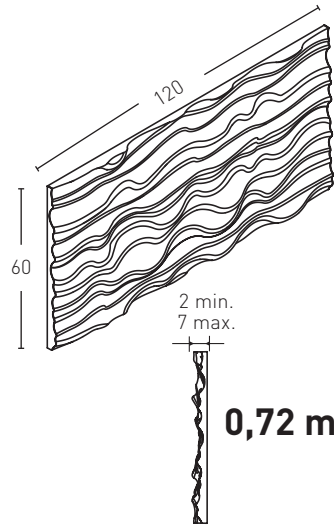

Product	COD	Description				
	LF-650	Panel Glamour Italian White	15-16Kg	2Un	24Un	93,0
Installation accessories needed			Estimated yield	Price		
	☐ MSA-120 Mastic For Glue LifeStyle ☐ MSA-110 Mastic LifeStyle		1 Cartridge 3 Panels apro	12,0 € 13,0 €		
			1 Bottle 6 Panels aprox			
Optional installation accessories			Estimated yield	Price		
	☐ PTX-20 White Paint		1 Spray 10-15 Panels	16,0 €		

EXCLUSIVE