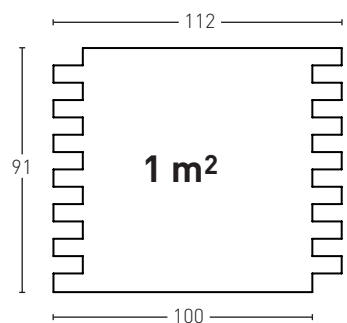

E Blanco
	EN White
	FR Blanc
	DE Weiss
	1 Bianco
	NL Wit
	E Marrón
	EN Brown
	FR Marron
	DE Braun
	1 Marrone
	NL Bruin

Corner en Pr