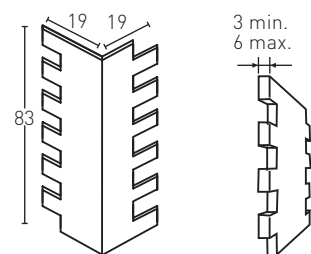

36

E Blanco Italia
EN Italian White
FR Blanc Cassé
DE Italienisches Weiss
I Bianco Italia
NL Wit

35

E Blanco Arena
EN Sandy White
FR Sable Blanc
DE Sand Weiss
I Bianco Sabbia
NL Antiek wit

37

E Marrón Arena
EN Sandy Brown
FR Brown Sable
DE Sand Braun
I Browne Sabbia
NL Oker

Product	COD	Description	KG			PR
	36	Panel Baztán Italian White	8-9Kg	2Un	24Un	88,0
	36-E	Corner Baztán Italian White	3-4Kg	2Un	30Un	65,0
Installation accessories needed			Estimated yield	Price		
	☐ MSA-70 Mastic for Joins White I	1 Cartridge 2-3 Panels		9,5 €		
	☐ PTX-20 Italian White Paint	1 Spray 8 Panels		16,0 €		
	☒ PTE-22 Aged Grey Paint	1 Spray 20 Panels		16,0 €		
Optional installation accessories			Estimated yield	Price		
	☐ MSA-3 Mastic for Glue	1 Cartridge 7 Panels		12,0 €		
	☒ PTE-24 Aged Red Paint	1 Spray 20 Panels		16,0 €		
	☒ PTE-21 Aged Brown Paint	1 Spray 20 Panels		16,0 €		

Product	COD	Description	KG			PR
	35	Panel Baztán Sandy White	8-9Kg	2Un	24Un	88,0
	35-E	Corner Baztán Sandy White	3-4Kg	2Un	30Un	65,0
Installation accessories needed			Estimated yield	Price		
	☒ MSA-10 Mastic for Joins Beige	1 Cartridge 2-3 Panels		9,5 €		
	☒ PTX-01 Beige Slate Paint	1 Spray 10 Panels		16,0 €		
	☒ PTE-22 Aged Grey Paint	1 Spray 20 Panels		16,0 €		
Optional installation accessories			Estimated yield	Price		
	☐ MSA-3 Mastic for Glue	1 Cartridge 7 Panels		12,0 €		
	☒ PTE-24 Aged Red Paint	1 Spray 20 Panels		16,0 €		
	☒ PTE-21 Aged Brown Paint	1 Spray 20 Panels		16,0 €		

Product	COD	Description	KG			PR
	37	Panel Baztán Sandy Brown	8-9Kg	2Un	24Un	88,0
	37-E	Corner Baztán Sandy Brown	3-4Kg	2Un	30Un	65,0
Installation accessories needed			Estimated yield	Price		
	☒ MSA-20 Mastic for Joins Beige	1 Cartridge 2-3 Panels		9,5 €		
	☒ PTX-02 Beige Joins Paint	1 Spray 10 Panels		16,0 €		
	☐ PTE-33 Caleado + Comp-6 (Bottle)	1 Spray 15 Panels		16,0 €		
Optional installation accessories			Estimated yield	Price		
	☐ MSA-3 Mastic for Glue	1 Cartridge 7 Panels		12,0 €		
	☒ PTE-31 Aged skin Paint	1 Spray 20 Panels		16,0 €		
	☒ PTE-36 Aged Red Paint	1 Spray 20 Panels		16,0 €