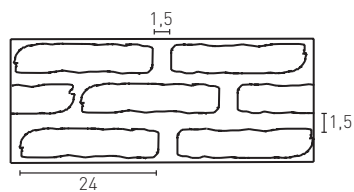

534

- **E** Marrón Tierra
- **EN** Earthy Brown
- **FR** Marron Terre
- **DE** Erdbraun
- **I** Marrone Terra
- **NL** Aardebruin

535

- **E** Natural
- **EN** Natural
- **FR** Naturel
- **DE** Natur
- **I** Natural
- **NL** Naturel

Product	COD	Description	KG			PR
	534	Panel Ladrillo Loft M. Tierra	8-9Kg	3Un	36Un	88,0
	534-E	Corner Ladrillo Loft M. Tierra	4-5Kg	6Un	30Un	65,0
Installation accessories needed		Estimated yield	Price			
		MSA-10 Mastic Beige Slate	1 Cartridge 2 Panels	9,5 €		
		PTX-01 Beige Slate Paint	1 Spray 12 Panels	16,0 €		
		PTX-07 Ochre Paint	1 Spray 25 Panels	16,0 €		
Optional installation accessories		Estimated yield	Price			
	☐	MSA-3 Mastic for Glue	1 Cartridge 7 Panels	12,0 €		
	☐	PTX-59 Brown Paint	1 Spray 25 Panels	16,0 €		
	☐	PTE-31 Oxide Paint	1 Spray 25 Panels	16,0 €		
	☐	PTX-501 Dark Red Paint	1 Spray 25 Panels	16,0 €		

Product	COD	Description	KG			PR
	535	Panel Ladrillo Loft Natural	8-9Kg	3Un	36Un	88,0
	535-E	Corner Ladrillo Loft Natural	4-5Kg	6Un	30Un	65,0
Installation accessories needed		Estimated yield	Price			
		MSA-50 Mastic for Joins	1 Cartridge 2 Panels	9,5 €		
		PT-12 Dark Join Paint	1 Bottle 12 Panels	16,0 €		
		PTX-56 Cream Paint	1 Spray 25 Panels	16,0 €		
Optional installation accessories		Estimated yield	Price			
	☐	MSA-3 Mastic for Glue	1 Cartridge 7 Panels	12,0 €		
	☐	PTX-34 Arcilloso Brick Paint	1 Spray 25 Panels	16,0 €		
	☐	PTX-58 Dark Brown Paint	1 Spray 25 Panels	16,0 €		
	☐	PTX-31 Yellow Oxide Paint	1 Spray 25 Panels	16,0 €