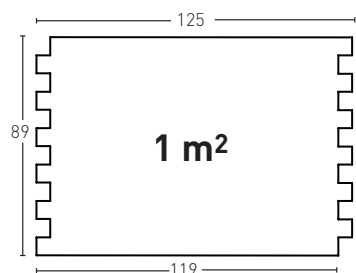

E Blanco Antiguo
EN Old White
FR Blanc Antique
DE Altweiss
I Bianco Antico
NL Oud Wit

E Marrón
EN Brown
FR Marron
DE Braun
I Marrone
NL Bruin

Producto	COD	Descripción	KG			PR	HD	€	€	
	552	Panel I. Viejo I. White Ant.	PR 6-7Kg	HD 15-20	PR 5Un	HD 25Un	PR 60Un	HD 25Un	88,0	93,0
	552-E	Corner I. Viejo I. White Ant.	PR 3Kg	HD --	PR 2Un	HD --	PR 30Un	HD --	65,0	FBC *
Installation accessories needed			Estimated yield		Price					
		○ MSA-70 Mastic White	1 Cartridge 2-3 Panels		9,5 €					
		○ PTX-20 White Paint	1 Spray 12 Panels		16,0 €					
		● PTX-51 Paint White Blue Paint	1 Spray 12 Panels		16,0 €					
Optional installation accessories			Estimated yield		Price					
		○ MSA-3 Mastic for Glue	1 Cartridge 7 Panels		12,0 €					
		● PTE-24 Paint Fondo Cemento Oxide	1 Spray 25 Panels		16,0 €					
		● PTE-21 Manchas Grey Stone Conero	1 Spray 25 Panels		16,0 €					

Producto	COD	Descripción	KG			PR	HD	€	€	
	553	Panel ladrillo Viejo I. Brown	PR 6-7Kg	HD 15-20	PR 5Un	HD 25Un	PR 60Un	HD 25Un	88,0	93,0
	553-E	Corner ladrillo Viejo I. Brown	PR 3Kg	HD --	PR 2Un	HD --	PR 30Un	HD --	65,0	FBC *
Installation accessories needed			Estimated yield		Price					
		● MSA-50 Mastic for Joins	1 Cartridge 2-3 Panels		9,5 €					
		● PT-12 Dark Join Paint	1 Bottle 12 Panels		16,0 €					
		● PTX-56 Light Brown Paint	1 Spray 25 Panels		16,0 €					
Optional installation accessories			Estimated yield		Price					
		○ MSA-3 Mastic for Glue	1 Cartridge 7 Panels		12,0 €					
		● PTX-57 Dark Brown Brick Paint	1 Spray 25 Panels		16,0 €					
		● PTX-58 Dark Brown Paint	1 Spray 25 Panels		16,0 €					
		● PTX-19 Anthracite Paint	1 Spray 25 Panels		16,0 €					

* Check delivery date