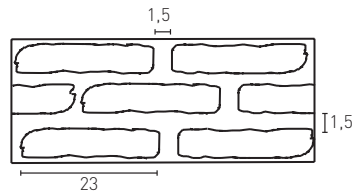

542

- **E** Blanco Antiguo
- **EN** Old White
- **FR** Blanc Antique
- **DE** Altweiss
- **I** Bianco Antico
- **NL** Oud Wit

545

- **E** Natural
- **EN** Natural
- **FR** Naturel
- **DE** Natur
- **I** Natural
- **NL** Naturel

* Check delivery date

Producto	COD	Descripción	KG			PR	HD	€	€	
	542	Panel I.Ingles White Ant.	PR 6-7Kg	HD 15-20	PR 5Un	HD 25Un	PR 60Un	HD 25Un	88,0	93,0
	542-E	Corner I.Ingles White Ant.	PR 3Kg	HD --	PR 2Un	HD --	PR 30Un	HD --	65,0	FBC *
Installation accessories needed			Estimated yield		Price					
		○ MSA-70 Mastic White	1 Cartridge 2-3 Panels		9,5 €					
		○ PTX-20 White Paint	1 Spray 12 Panels		16,0 €					
		● PTX-51 White blue Paint	1 Spray 12 Panels		16,0 €					
Optional installation accessories			Estimated yield		Price					
		○ MSA-3 Mastic for Glue	1 Cartridge 7 Panels		12,0 €					
		● PTE-24 Oxide Paint	1 Spray 25 Panels		16,0 €					
		● PTE-21 Grey Stone Paint	1 Spray 25 Panels		16,0 €					

Producto	COD	Descripción	KG			PR	HD	€	€	
	545	Panel ladrillo Ingles Natural	PR 6-7Kg	HD 15-20	PR 5Un	HD 25Un	PR 60Un	HD 25Un	88,0	93,0
	545-E	Corner Ladrillo Ingles Natur.	PR 3Kg	HD --	PR 2Un	HD --	PR 30Un	HD --	65,0	FBC *
Installation accessories needed			Estimated yield		Price					
		● MSA-50 Mastic for Joins	1 Cartridge 2-3 Panels		9,5 €					
		● PT-12 Dark Join Paint	1 Bottle 12 Panels		16,0 €					
		● PTX-56 Cream Paint	1 Spray 25 Panels		16,0 €					
Optional installation accessories			Estimated yield		Price					
		○ MSA-3 Mastic for Glue	1 Cartridge 7 Panels		12,0 €					
		● PTX-34 Arcilloso Brick Paint	1 Spray 25 Panels		16,0 €					
		● PTX-58 Light Brown Paint	1 Spray 25 Panels		16,0 €					
		● PTX-31 yellow Oxide Paint	1 Spray 25 Panels		16,0 €