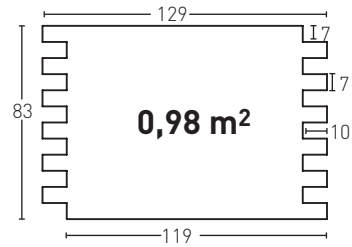

39

- **E** Gris
- **EN** Grey
- **FR** Grey
- **DE** Grau
- **I** Grigio
- **NL** Grijs

Product	COD	Description	KG			PR	€
39		Panel Baztán Grey	8-9Kg	2Un	24Un		88,0
39-E		Corner Baztán Grey	3-4Kg	2Un	30Un		65,0
Installation accessories needed		Estimated yield	Price				
	● MSA-30 Mastic for Joins Grey	1 Cartridge 2-3 Panels	9,5 €				
	● PTX-03 Grey Paint	1 Spray 10 Panels	16,0 €				
	● COMP-09 Esparto Red	1 Pliego 20 Panels	2,0 €				
Optional installation accessories		Estimated yield	Price				
	○ MSA-3 Mastic for Glue	1 Cartridge 7 Panels	12,0 €				
	● PTE-24 Aged Red Paint	1 Spray 20 Panels	16,0 €				
	● PTE-21 Aged Brown Paint	1 Spray 20 Panels	16,0 €