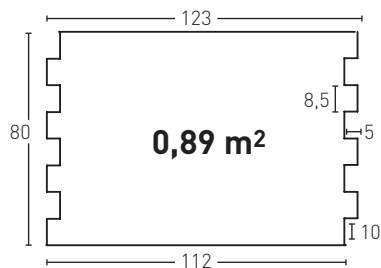

430

E Blanco Arena
EN Sandy White
FR Sable Blanc
DE Sand Weiss
I Bianco Sabbia
NL Antiek wit

431

E Marrón
EN Brown
FR Brown
DE Braun
I Brownne
NL Bruin

432

E Gris
EN Grey
FR Grey
DE Grau
I Grigio
NL Grijs

Producto	COD	Descripción	KG			PR	HD	€	€	
		430	Panel Montblanc Sandy White							
		430-E	Corner Montblanc Sandy White							
Installation accessories needed			Estimated yield		Price					
			MSA-10 Mastic for Joins Beige	1 Cartridge	2-3 Panels	9,5 €				
			PTX-01 Beige Slate Paint	1 Spray	10 Panels	16,0 €				
			PTE-22 Aged Grey Paint	1 Spray	20 Panels	16,0 €				
Optional installation accessories			Estimated yield		Price					
			MSA-3 Mastic for Glue	1 Cartridge	7 Panels	12,0 €				
			PTE-24 Aged Red Paint	1 Spray	20 Panels	16,0 €				
			PTE-21 Aged Brown Paint	1 Spray	20 Panels	16,0 €				

Producto	COD	Descripción	KG			PR	HD	€	€	
		431	Panel Montblanc Brown							
		431-E	Corner Montblanc Brown							
Installation accessories needed			Estimated yield		Price					
			MSA-80 Mastic for Joins Brown	1 Cartridge	2-3 Panels	9,5 €				
			PTX-09 Brown Paint	1 Spray	10 Panels	16,0 €				
			PTE-35 Aged oxide Paint	1 Spray	20 Panels	16,0 €				
Optional installation accessories			Estimated yield		Price					
			MSA-3 Mastic for Glue	1 Cartridge	7 Panels	12,0 €				
			PTE-37 Aged Brown Paint	1 Spray	20 Panels	16,0 €				

Producto	COD	Descripción	KG			PR	HD	€	€	
		432	Panel Montblanc Grey							
		432-E	Corner Montblanc Grey							
Installation accessories needed			Estimated yield		Price					
			MSA-30 Mastic for Joins Grey	1 Cartridge	2-3 Panels	9,5 €				
			PTX-03 Grey Paint	1 Spray	10 Panels	12,0 €				
			COMP-09 Esparto Red	1 Pliego	20 Panels	2,0 €				
Optional installation accessories			Estimated yield		Price					
			MSA-3 Mastic for Glue	1 Cartridge	7 Panels	12,0 €				
			PTE-24 Aged Red Paint	1 Spray	20 Panels	16,0 €				
			PTE-21 Aged Brown Paint	1 Spray	20 Panels	16,0 €				

* Check delivery date