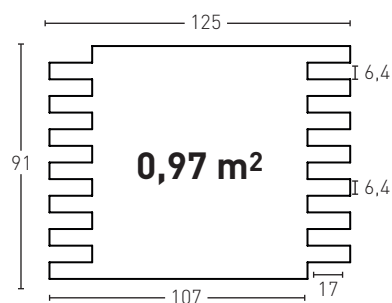

487

- **E** Arcilloso Caleado
- **EN** Clay Whitewashed
- **FR** Argile Caleado
- **DE** Ton Kalk
- **I** Argilloso Sfarinato
- **NL** Klei WhiteWash

488

- **E** Aged Caleado
- **EN** Aged Whitewashed
- **FR** Vieilli Caleado
- **DE** Veraltet Kalk
- **I** Invecchiato Sfarinato
- **NL** Rood WhiteWash

489

- **E** Junta Oscura Caleado
- **EN** Dark Grout Whitewashed
- **FR** Joint Forcé Caleado
- **DE** Dunkle Fugen kalk
- **I** Giunta Scura Sfarinato
- **NL** Oker WhiteWash

Corner en Pr