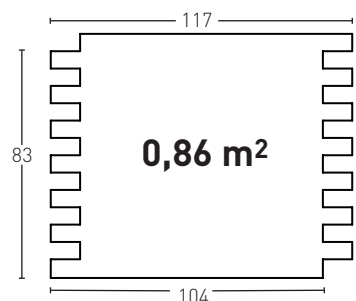

566

- **E** Arcilloso Caleado
- **EN** Clay Whitewashed
- **FR** Argile Caleado
- **DE** Ton Kalk
- **I** Argilloso Sfarinato
- **NL** Klei Whitewash

567

- **E** Junta Oscura Caleado
- **EN** Dark Grout Whitewashed
- **FR** Joint Forcé Caleado
- **DE** Dunkle Fugen kalk
- **I** Giunta Scura Sfarinato
- **NL** Oker Whitewash

568

- **E** Terroso Caleado
- **EN** Earthi Whitewashed
- **FR** Terreaux Caleado
- **DE** Sand Optik Kalk
- **I** Terroso Sfarinato
- **NL** Aarde WhiteWash

Product	COD	Description	KG			PR
	566	Panel Ladrillo Adobe Arcilloso Caleado				
			7-8Kg	4Un	48Un	88,0
Installation accessories needed			Estimated yield		Price	
		● MSA-50 Mastic for Joins	1 Cartridge 2-3 Panels	9,5 €		
		● PT-12 Dark Join Paint	1 Bottle 12 Panels	16,0 €		
		○ PTE-33 Aged Caleado+Comp6 (Bottle)	1 Spray 12 Panels	16,0 €		
Optional installation accessories			Estimated yield		Price	
		○ MSA-3 Mastic for Glue	1 Cartridge 7 Panels	12,0 €		
		● PTX-34 Arcilloso Brick Paint	1 Spray 25 Panels	16,0 €		
		● PTX-35 Arcilloso Brick Paint	1 Spray 25 Panels	16,0 €		

Product	COD	Description	KG			PR
	567	Panel Ladrillo Adobe Dark Join Caleado				
			7-8Kg	4Un	48Un	88,0
Installation accessories needed			Estimated yield		Price	
		● MSA-50 Mastic for Joins	1 Cartridge 2-3 Panels	9,5 €		
		● PT-12 Dark Join Paint	1 Bottle 12 Panels	16,0 €		
		○ PTE-33 Aged Caleado+Comp6 (Bottle)	1 Spray 25 Panels	16,0 €		
Optional installation accessories			Estimated yield		Price	
		○ MSA-3 Mastic for Glue	1 Cartridge 7 Panels	12,0 €		
		● PTE-24 Aged Red Paint	1 Spray 25 Panels	16,0 €		
		● PTX-04 Beige Brick Paint	1 Spray 25 Panels	16,0 €		

Product	COD	Description	KG			PR
	568	Panel Ladrillo Adobe Terroso Caleado				
			7-8Kg	4Un	48Un	88,0
Installation accessories needed			Estimated yield		Price	
		● MSA-50 Mastic for Joins	1 Cartridge 2-3 Panels	9,5 €		
		● PT-12 Dark Join Paint	1 Bottle 12 Panels	16,0 €		
		○ PTE-33 Aged Caleado+Comp6 Bottle	1 Spray 10 Panels	16,0 €		
Optional installation accessories			Estimated yield		Price	
		○ MSA-3 Mastic for Glue	1 Cartridge 7 Panels	12,0 €		
		● PTX-32 Terroso Brick Paint	1 Spray 25 Panels	16,0 €		
		● PTE-21 Aged Brown Paint	1 Spray 25 Panels	16,0 €