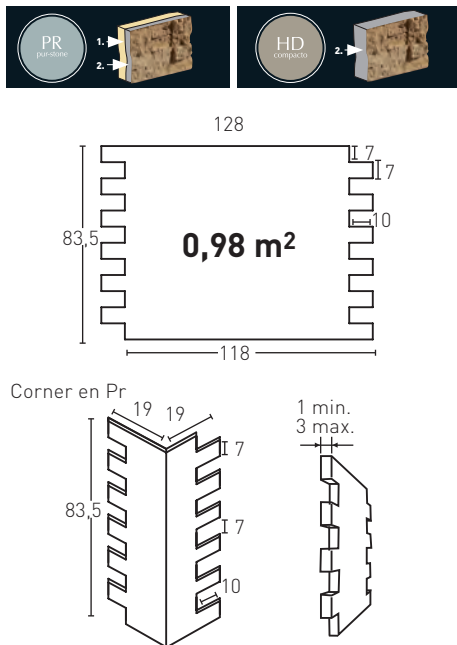

161	E	Gris
	EN	Sandy Grey
	FR	Sable Grey
	DE	Sand Grau
162	I	Grigio Sabbia
	NL	Grijs
	E	Gris Oscuro Combinado
	EN	Two Dark Tone
163	FR	Grey Combiné Dark
	DE	Kobinierte Dunkelgrau
	I	Grigio Scuro Combinata
	NL	Donkergrijs Meerkleurig
	E	Anthracite
	EN	Anthracite Grey
	FR	Grey Anthracite
	DE	Anthrazit Braun
	I	Grigio Antracite
	NL	Zwart

Producto	COD	Descripción	KG			PR	HD	€	€	
		161	Laja Fina Grey							
		161-E	Corner Laja Fina Grey							
Installation accessories needed			Estimated yield		Price					
	● MSA-30 Mastic for Joins Grey		1 Cartridge 2-3 Panels		9,5 €					
	● PTX-03 Paint Grey		1 Spray 10 Panels		16,0 €					
	○ PTE-23 Paint emvejecido White		1 Spray 20 Panels		16,0 €					
Optional installation accessories			Estimated yield		Price					
	○ MSA-3 Mastic for Glue		1 Cartridge 7 Panels		12,0 €					

Producto	COD	Descripción	KG			PR	HD	€	€	
		162	Laja Fina Two Dark Tone							
		162-E	Corner Laja Fina Two Dark Tone							
Installation accessories needed			Estimated yield		Price					
	● MSA-10 Mastic for Joins Beige		1 Cartridge 2-3 Panels		9,5 €					
	● PTX-01 Paint Beige Slate		1 Spray 10 Panels		16,0 €					
	● PTE-21 Paint Aged Brown		1 Spray 20 Panels		16,0 €					
Optional installation accessories			Estimated yield		Price					
	○ MSA-3 Mastic for Glue		1 Cartridge 7 Panels		12,0 €					
	● PTX-36 Paint Grey I		1 Spray 20 Panels		16,0 €					
	● PTX-37 Paint Grey II		1 Spray 20 Panels		16,0 €					

Producto	COD	Descripción	KG			PR	HD	€	€	
		163	Laja Fina Anthracite							
		163-E	Corner Laja Fina Anthracite							
Installation accessories needed			Estimated yield		Price					
	● MSA-60 Mastic for Joins Anthracite		1 Cartridge 2-3 Panels		9,5 €					
	● PTX-19 Paint Anthracite		1 Spray 8 Panels		16,0 €					
Optional installation accessories			Estimated yield		Price					
	○ MSA-3 Mastic for Glue		1 Cartridge 7 Panels		12 €					

* Check delivery date