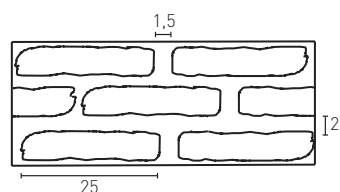

566

- **E** Arcilloso Caleado
- **EN** Clay Whitewashed
- **FR** Argile Caleado
- **DE** Ton Kalk
- **I** Argilloso Sfarinato
- **NL** Klei Whitewash

567

- **E** Junta Oscura Caleado
- **EN** Dark Grout Whitewashed
- **FR** Joint Forcé Caleado
- **DE** Dunkle Fugen kalk
- **I** Giunta Scura Sfarinato
- **NL** Oker Whitewash

568

- **E** Terroso Caleado
- **EN** Earthi Whitewashed
- **FR** Terreaux Caleado
- **DE** Sand Optik Kalk
- **I** Terroso Sfarinato
- **NL** Aarde WhiteWash

Product	COD	Description	KG			PR
	566	Panel Ladrillo Adobe Arcilloso Caleado				
			7-8Kg	4Un	48Un	88,0
Installation accessories needed			Estimated yield		Price	
		● MSA-50 Mastic for Joins	1 Cartridge 2-3 Panels	9,5 €		
		● PT-12 Dark Join Paint	1 Bottle 12 Panels	16,0 €		
		○ PTE-33 Aged Caleado+Comp6 (Bottle)	1 Spray 12 Panels	16,0 €		
Optional installation accessories			Estimated yield		Price	
		○ MSA-3 Mastic for Glue	1 Cartridge 7 Panels	12,0 €		
		● PTX-34 Arcilloso Brick Paint	1 Spray 25 Panels	16,0 €		
		● PTX-35 Arcilloso Brick Paint	1 Spray 25 Panels	16,0 €		

Product	COD	Description	KG			PR
	567	Panel Ladrillo Adobe Dark Join Caleado				
			7-8Kg	4Un	48Un	88,0
Installation accessories needed			Estimated yield		Price	
		● MSA-50 Mastic for Joins	1 Cartridge 2-3 Panels	9,5 €		
		● PT-12 Dark Join Paint	1 Bottle 12 Panels	16,0 €		
		○ PTE-33 Aged Caleado+Comp6 (Bottle)	1 Spray 25 Panels	16,0 €		
Optional installation accessories			Estimated yield		Price	
		○ MSA-3 Mastic for Glue	1 Cartridge 7 Panels	12,0 €		
		● PTE-24 Aged Red Paint	1 Spray 25 Panels	16,0 €		
		● PTX-04 Beige Brick Paint	1 Spray 25 Panels	16,0 €		

Product	COD	Description	KG			PR
	568	Panel Ladrillo Adobe Terroso Caleado				
			7-8Kg	4Un	48Un	88,0
Installation accessories needed			Estimated yield		Price	
		● MSA-50 Mastic for Joins	1 Cartridge 2-3 Panels	9,5 €		
		● PT-12 Dark Join Paint	1 Bottle 12 Panels	16,0 €		
		○ PTE-33 Aged Caleado+Comp6 Bottle	1 Spray 10 Panels	16,0 €		
Optional installation accessories			Estimated yield		Price	
		○ MSA-3 Mastic for Glue	1 Cartridge 7 Panels	12,0 €		
		● PTX-32 Terroso Brick Paint	1 Spray 25 Panels	16,0 €		
		● PTE-21 Aged Brown Paint	1 Spray 25 Panels	16,0 €