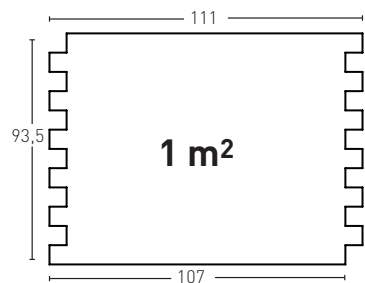

URBAN BRICK

- **E** Envejecido
- **EN** Aged
- **FR** Vieilli
- **DE** Veraltet
- **I** Invecchiato
- **NL** Oud Rood
- **E** Blanco
- **EN** White
- **FR** Blanc
- **DE** Weiss
- **I** Bianco
- **NL** Wit

Product	COD	Description	KG	Box	Panel	PR
PR	509	Panel Urban Brik Aged	6-7Kg	4Un	48Un	88,0
	509-E	Corner Urban Brik Aged	3Kg	2Un	30Un	65,0
Installation accessories needed			Estimated yield	Price		
PR	● MSA-50 Mastic for Joins		1 Cartridge 2-3 Panels	9,5 €		
	● PT-12 Dark Join Paint		1 Bottle 12 Panels	16,0 €		
	● PTX-501 Dark Red Paint		1 Spray 25 Panels	16,0 €		
	COMP-09 Esparto Red		1 Pliego 20 Panels	2,0 €		
Optional installation accessories			Estimated yield	Price		
PR	○ MSA-3 Mastic for Glue		1 Cartridge 7 Panels	12,0 €		
	● PTX11 Old Red Paint		1 Spray 25 Panels	16,0 €		
	● PTX-500 Light Red Paint		1 Spray 25 Panels	16,0 €		
	● PTX19 Anthracite Paint		1 Spray 25 Panels	16,0 €		

Product	COD	Description	KG	Box	Panel	PR
PR HD	511	Panel Urban Brik White	6-7Kg	4Un	48Un	88,0
	511-E	Corner Urban Brik White	3Kg	2Un	30Un	65,0
Installation accessories needed			Estimated yield	Price		
PR	○ MSA-70 Mastic for Joins White		1 Cartridge 2-3 Panels	9,5 €		
	○ PTX-10 White Snow Paint		1 Spray 12 Panels	16,0 €		
Optional installation accessories			Estimated yield	Price		
PR	○ MSA-3 Mastic for Glue		1 Cartridge 7 Panels	12,0 €