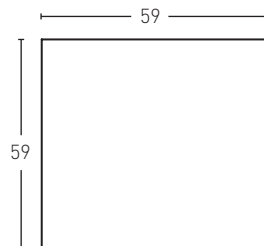

LF-471

- **E** Capitone Bianco Italia
- **EN** Capitone Italian White
- **FR** Capitone Blanc Casse
- **DE** Capitone Italienisches Weiss
- **I** Capitone White Italia
- **NL** Capitone Italiaans wit

LF-472

- **E** Capitone Negro Italia
- **EN** Capitone Italian Black
- **FR** Capitone Noir Casse
- **DE** Capitone Italienisches Schwarz
- **I** Capitone Nero Italia
- **NL** Capitone Italiaans Zwart

2,5 min.
4 max.

0,37 m²

Product	COD	Description	KG			PR
LF-471		Panel Capitone Italian White	5-6Kg	5Un	60Un	€ 66,0
		Installation accessories needed	Estimated yield	Price		
		MSA-120 Mastic for Glue	1 Cartridge 4 Panels	12,0 €		
		MSA-110 Mastic LifeStyle	1 Bottle 8 Panels	13,0 €		
		PTX-20 White Paint	1 Spray 10 Panels	16,0 €		
Product	COD	Description	KG			PR
LF-472		Panel Capitone Black	5-6Kg	5Un	60Un	€ 66,0
		Installation accessories needed	Estimated yield	Price		
		MSA-120 Mastic for Glue	1 Cartridge 4 Panels	12,0 €		
		MSA-110 Mastic LifeStyle	1 Bottle 8 Panels	13,0 €		
		PTX-29 Black Paint	1 Spray 10 -15 Panels	16,0 €