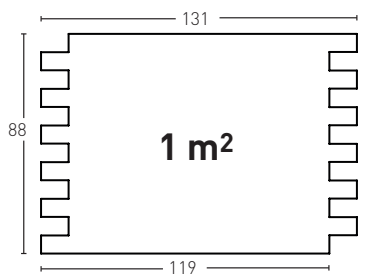

540

E Envejecido
EN Aged
FR Vieilli
DE Veraltet
I Invecchiato
NL Oud Rood

541

E Blanco
EN White
FR Blanc
DE Weiss
I Bianco
NL Wit

* Check delivery date

Producto	COD	Descripción	KG			PR	HD	€	€
	540	Panel ladrillo Ingles Envejec.	PR 6-7Kg HD 15-20	PR 5Un HD 25Un	PR 60Un HD 25Un	PR	HD	88,0	93,0
	540-E	Corner Ladrillo Ingles Envejec.	PR 3Kg HD --	PR 2Un HD --	PR 30Un HD --	PR	HD	65,0	FBC*
Installation accessories needed			Estimated yield		Price				
		● MSA-50 Mastic for Joins	1 Cartridge	2-3 Panels	9,5 €				
		● PT-12 Dark Join Paint	1 Bottle	12 Panels	16,0 €				
		● PTX-501 Dark Red Paint	1 Spray	25 Panels	16,0 €				
		COMP-09 Esparto Red	1 Pliego	20 Panels	16,0 €				
Optional installation accessories			Estimated yield		Price				
		○ MSA-3 Mastic for Glue	1 Cartridge	7 Panels	12,0 €				
		● PTX11 Old Red Paint	1 Spray	25 Panels	16,0 €				
		● PTX-500 Light Red Paint	1 Spray	25 Panels	16,0 €				
		● PTX19 Anthracite Paint	1 Spray	25 Panels	16,0 €				

Producto	COD	Descripción	KG			PR	HD	€	€
	541	Panel ladrillo Ingles White.	PR 6-7Kg HD 15-20	PR 5Un HD 25Un	PR 60Un HD 25Un	PR	HD	88,0	93,0
	541-E	Corner Ladrillo Ingles White.	PR 3Kg HD --	PR 2Un HD --	PR 30Un HD --	PR	HD	65,0	FBC*
Installation accessories needed			Estimated yield		Price				
		○ MSA-70 Mastic White	1 Cartridge	2-3 Panels	9,5 €				
		○ PTX-10 White Snow	1 Spray	12 Panels	16,0 €				
Optional installation accessories			Estimated yield		Price				
		○ MSA-3 Mastic for Glue	1 Cartridge	7 Panels	12,0 €