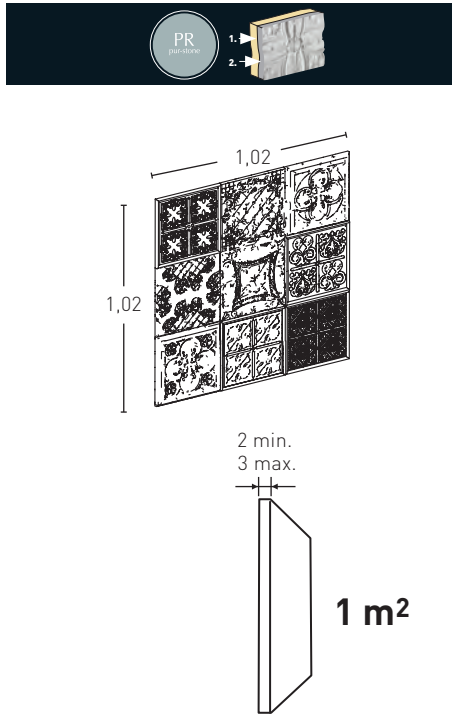

- **1063**
  - **E** Decape Marrón
  - **EN** Brown Decape
  - **FR** Marron Decape
  - **DE** Braun Lasiert
  - **I** Marrone Decape
  - **NL** Bruin Decape
- **1064**
  - **E** Decape Gris
  - **EN** Grey Decape
  - **FR** Grey Decape
  - **DE** Grau Lasiert
  - **I** Grigio Decape
  - **NL** Grijs Decape
- **1065**
  - **E** Oxido
  - **EN** Rusty
  - **FR** Oxidé
  - **DE** Rost
  - **I** Ossido
  - **NL** Roest

Product	COD	Description				
	1063	Panel Versailles Decape Brown	7-8Kg	5Un	48Un	88,0
Installation accessories needed			Estimated yield		Price	
	☐ MSA-70 Mastic for Joins White	1 Cartridge 4 Panels	9,50			
	☐ PTX-71 Decape Italian White Paint	1 Spray 12 Panels	16,0 €			
	☒ PTX-73 Decape Brown Paint	1 Spray 25 Panels	16,0 €			
Optional installation accessories			Estimated yield		Price	
	☐ MSA-3 Mastic for Glue	1 Cartridge 7 Panels	12,0 €			

Product	COD	Description				
	1064	Panel Versailles Decape Grey	7-8Kg	5Un	48Un	88,0
Installation accessories needed			Estimated yield		Price	
	☐ MSA-70 Mastic for Joins White	1 Cartridge 4 Panels	9,5 €			
	☐ PTX-71 Decape Italian White Paint	1 Spray 12 Panels	16,0 €			
	☒ PTX-74 Decape Grey Paint	1 Spray 25 Panels	16,0 €			
Optional installation accessories			Estimated yield		Price	
	☐ MSA-3 Mastic for Glue	1 Cartridge 7 Panels	12,0 €			

Product	COD	Description				
	1065	Panel Versailles Oxide	7-8Kg	5Un	48Un	93,0
Installation accessories needed			Estimated yield		Price	
	☒ MSA-60 Mastic for Joins Anthracite	1 Cartridge 4 Panels	9,5 €			
	☒ PTX-24 Cement Oxide Paint	1 Spray 12 Panels				
	☒ PTE-28 Aged Oxide+COMP6 (Bottle)	1 Spray 12 Panels				
	☐ BR-01 Spray finish Oxide Paint	1 Spray 12 Panels				
Optional installation accessories			Estimated yield		Price	
	☐ MSA-3 Mastic for Glue	1 Cartridge 7 Panels	12,0 €			
	☐ BR-01 Spray rotector de Oxide