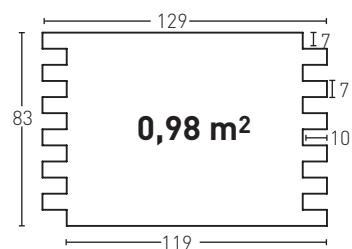

36

E Blanco Italia
EN Italian White
FR Blanc Cassé
DE Italienisches Weiss
I Bianco Italia
NL Wit

35

E Blanco Arena
EN Sandy White
FR Sable Blanc
DE Sand Weiss
I Bianco Sabbia
NL Antiek wit

37

E Marrón Arena
EN Sandy Brown
FR Brown Sable
DE Sand Braun
I Browne Sabbia
NL Oker

Product	COD	Description	KG			PR
	36	Panel Baztán Italian White	8-9Kg	2Un	24Un	88,0
	36-E	Corner Baztán Italian White	3-4Kg	2Un	30Un	65,0
Installation accessories needed			Estimated yield	Price		
	☐ MSA-70 Mastic for Joins White I	1 Cartridge 2-3 Panels		9,5 €		
	☐ PTX-20 Italian White Paint	1 Spray 8 Panels		16,0 €		
	☒ PTE-22 Aged Grey Paint	1 Spray 20 Panels		16,0 €		
Optional installation accessories			Estimated yield	Price		
	☐ MSA-3 Mastic for Glue	1 Cartridge 7 Panels		12,0 €		
	☒ PTE-24 Aged Red Paint	1 Spray 20 Panels		16,0 €		
	☒ PTE-21 Aged Brown Paint	1 Spray 20 Panels		16,0 €		

Product	COD	Description	KG			PR
	35	Panel Baztán Sandy White	8-9Kg	2Un	24Un	88,0
	35-E	Corner Baztán Sandy White	3-4Kg	2Un	30Un	65,0
Installation accessories needed			Estimated yield	Price		
	☒ MSA-10 Mastic for Joins Beige	1 Cartridge 2-3 Panels		9,5 €		
	☒ PTX-01 Beige Slate Paint	1 Spray 10 Panels		16,0 €		
	☒ PTE-22 Aged Grey Paint	1 Spray 20 Panels		16,0 €		
Optional installation accessories			Estimated yield	Price		
	☐ MSA-3 Mastic for Glue	1 Cartridge 7 Panels		12,0 €		
	☒ PTE-24 Aged Red Paint	1 Spray 20 Panels		16,0 €		
	☒ PTE-21 Aged Brown Paint	1 Spray 20 Panels		16,0 €		

Product	COD	Description	KG			PR
	37	Panel Baztán Sandy Brown	8-9Kg	2Un	24Un	88,0
	37-E	Corner Baztán Sandy Brown	3-4Kg	2Un	30Un	65,0
Installation accessories needed			Estimated yield	Price		
	☒ MSA-20 Mastic for Joins Beige	1 Cartridge 2-3 Panels		9,5 €		
	☒ PTX-02 Beige Joins Paint	1 Spray 10 Panels		16,0 €		
	☐ PTE-33 Caleado + Comp-6 (Bottle)	1 Spray 15 Panels		16,0 €		
Optional installation accessories			Estimated yield	Price		
	☐ MSA-3 Mastic for Glue	1 Cartridge 7 Panels		12,0 €		
	☒ PTE-31 Aged skin Paint	1 Spray 20 Panels		16,0 €		
	☒ PTE-36 Aged Red Paint	1 Spray 20 Panels		16,0 €