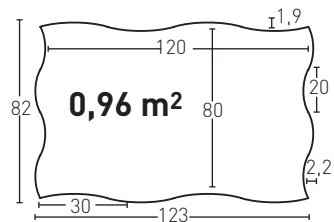

110

- **E** Ocre
- **EN** Ochre
- **FR** Ochre
- **DE** Ocker
- **I** Ocra
- **N** Zandkleur

Product	COD	Description	KG			€
	110	Panel M.Renacimeinto	6-7Kg	3Un	36Un	88,0
	110-E	Corner M.Renacimeinto	2-3Kg	3Un	45Un	65,0
Installation accessories needed		Estimated yield	Price			
		● MSA-90 Mastic de Ochre	1 Cartridge 2-3 Panels	9,5 €		
		● PTX-05 Beige Stone Paint	1 Spray 10 Panels	16,0 €		
		● PTE-21 Aged Brown Paint	1 Spray 20 Panels	16,0 €		
		● PTX-17 Join green Paint	1 Spray 20 Panels	16,0 €		
Optional installation accessories		Estimated yield	Price			
		○ MSA-3 Mastic for Glue	1 Cartridge 7 Panels	12,0 €		
		● PTE-36 Aged Red Paint	1 Spray 20 Panels	16,0 €		
		● PTE-26 Aged Ochre Paint	1 Spray 20 Panels	16,0 €		
		○ PTE-33 Aged White Paint	1 Spray 20 Panels	16,0 €