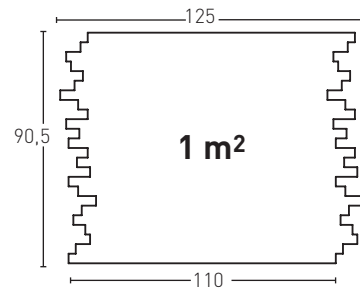

443

- **E** Marrón Arena
- **EN** Sandy Brown
- **FR** Brown Sable
- **DE** Sand Braun
- **I** Browne Sabbia
- **NL** Oker

444

- **E** Antracita
- **EN** Anthracite
- **FR** Anthracite
- **DE** Anthrazit
- **I** Antracite
- **NL** Zwart

445

- **E** Blanco Italia
- **EN** Italian White
- **FR** Blanc Cassé
- **DE** Italiensches Weiss
- **I** Bianco Italia
- **NL** Wit

2 min.
3 max.

* Check delivery date

Producto	COD	Descripción	KG			PR	HD		
		443 Panel P. Alpes Sandy Brown	8-9Kg	15-20	3Un	25Un	36Un 25Un	88,0	93,0
		443-E Corner P. Alpes Sandy Brown	3-4Kg	--	3Un	--	45Un --	65,0	FBC*
Installation accessories needed			Estimated yield		Price				
		● MSA-20 Mastic for Joins Beige	1 Cartridge 2-3 Panels		9,5 €				
		● PTX-02 Beige Joins Paint	1 Spray 10 Panels		16,0 €				
		○ PTE-33 Caleado + Comp-6 (bottle)	1 Spray 15 Panels		16,0 €				
Optional installation accessories			Estimated yield		Price				
		○ MSA-3 Mastic for Glue	1 Cartridge 7 Panels		12,0 €				
		● PTE-31 Aged skin Paint	1 Spray 20 Panels		16,0 €				
		● PTE-36 Aged Red Paint	1 Spray 20 Panels		16,0 €				

Producto	COD	Descripción	KG			PR	HD	€	€
		444 Panel P. Alpes Anthracite	8-9Kg	15-20	3Un	25Un	36Un 25Un	88,0	93,0
		444-E Corner P. Alpes Anthracite	3-4Kg	--	3Un	--	45Un --	65,0	FBC*
Installation accessories needed			Estimated yield		Price				
		● MSA-60 Mastic for Joins Anthracite	1 Cartridge 2-3 Panels		9,50 €				
		● PTX-19 Anthracite Paint	1 Spray 6 Panels		12,0 €				
Optional installation accessories			Estimated yield		Price				
		○ MSA-3 Mastic for Glue	1 Cartridge 7 Panels		12,0 €				

Producto	COD	Descripción	KG			PR	HD	€	€
		445 Panel P. Andes Italian White	8-9Kg	15-20	3Un	25Un	36Un 25Un	88,0	93,0
		445-E Corner P. Andes Italian White	3-4Kg	--	3Un	--	45Un --	65,0	FBC*
Installation accessories needed			Estimated yield		Price				
		○ MSA-70 Mastic for Joins Sandy White	1 Cartridge 2-3 Panels		9,5 €				
		○ PTX-20 Italian White Paint	1 Spray 8 Panels		16,0				
Optional installation accessories			Estimated yield		Price				
		○ MSA-3 Mastic for Glue	1 Cartridge 7 Panels		12,0 €