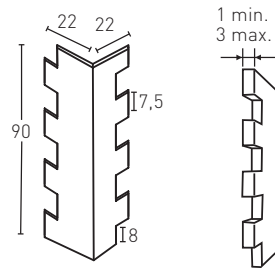

* Check delivery date

Producto	COD	Descripción	KG			PR	HD	€	€	
		410 Panel P.Andes Sandy White	7-8Kg	15-20	4Un	25Un	48Un	25Un	88,0	93,0
		410-E Corner P.Andes Sandy White	2-3Kg	--	1Un	--	60Un	--	65,0	FBC*
Installation accessories needed			Estimated yield		Price					
		● MSA-10 Mastic for Joins Beige	1 Cartridge 2-3 Panels		9,5 €					
		● PTX-01 Beige Slate Paint	1 Spray 10 Panels		16,0 €					
		● PTE-22 Aged Grey Paint	1 Spray 20 Panels		16,0 €					
Optional installation accessories			Estimated yield		Price					
		○ MSA-3 Mastic for Glue	1 Cartridge 7 Panels		12,0 €					
		● PTE-24 Aged Red Paint	1 Spray 20 Panels		16,0 €					
		● PTE-21 Aged Brown Paint	1 Spray 20 Panels		16,0 €					