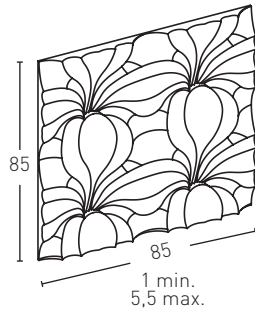

0,72 m²

Product	COD	Description	KG			HD compacto
	LF-690	Panel Flor Italian White	15-16Kg	2Un	24Un	€ 93,0
Installation accessories needed			Estimated yield	Price		
	☐ MSA-120 Mastic For Glue LifeStyle ☐ MSA-110 Mastic LifeStyle		1 Cartridge 3 Panels apro	12,0 €		
			1 Bottle 6 Panels aprox	13,0 €		
Optional installation accessories			Estimated yield	Price		
	☐ PTX-20 White Paint		1 Spray 10-15Panels	16,0 €		

SYMPHONY