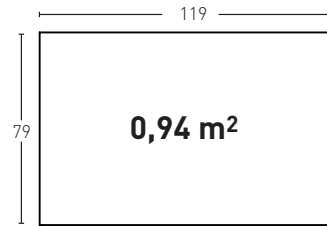

- **E** Ocre
- **EN** Ochre
- **FR** Ocre
- **DE** Ocker
- **I** Ocra
- **NL** Oker

- **E** Bianco Italia
- **EN** Italian White
- **FR** Blanc Cassé
- **DE** Italienisches Weiss
- **I** Bianco Italia
- **NL** Wit

- **E** Antracita
- **EN** Anthracite
- **FR** Anthracite
- **DE** Anthrazit
- **I** Antracite
- **NL** Zwart

2 min.
3 max.

Producto	COD	Descripción	KG			PR	HD
	340	Panel Gran Cubic Ochre	6-7Kg 15-20	4Un 25 Un	48Un 25Un	88,0	93,0*
Installation accessories needed		Estimated yield	Price				
	● MSA-90 Mastic for Joins		1 Cartridge 4 Panels	9,5 €			
	● PTX-05 Beige Stone Paint		1 Spray 10 Panels	16,0 €			
	● PTE-26 Aged Ochre Paint		1 Spray 25 Panels	16,0 €			
Optional installation accessories		Estimated yield	Price				
	○ MSA-3 Mastic for Glue		1 Cartridge 7 Panels	12,0 €			
	● PTE-35 Aged Oxide Paint		1 Spray 25 Panels	16,0 €			

Producto	COD	Descripción	KG			PR	HD
	341	Panel Gran Cubic Italian White	6-7Kg 15-20	4Un 25Un	48Un 25Un	88,0	93,0*
Installation accessories needed		Estimated yield	Price				
	○ MSA-70 Mastic for Joins Italian White		1 Cartridge 4 Panels	9,5 €			
	○ PTX-20 Paint Italian White		1 Spray 8 Panels	16,0 €			
Optional installation accessories		Estimated yield	Price				
	○ MSA-3 Mastic for Glue		1 Cartridge 7 Panels	12,0 €			
	● PTE-22 Aged Grey Paint		1 Spray 25 Panels	16,0 €			

Producto	COD	Descripción	KG			PR	HD
	342	Panel Gran Cubic Anthracite	6-7Kg 15-20	4Un 25Un	48Un 25Un	88,0	93,0*
Installation accessories needed		Estimated yield	Price				
	● MSA-60 Mastic for Joins Anthracite		1 Cartridge 4 Panels	9,5 €			
	● PTX-19 Anthracite Paint		1 Spray 6 Panels	16,0 €			
Optional installation accessories		Estimated yield	Price				
	○ MSA-3 Mastic for Glue		1 Cartridge 7 Panels	12,0 €			

* Check delivery date