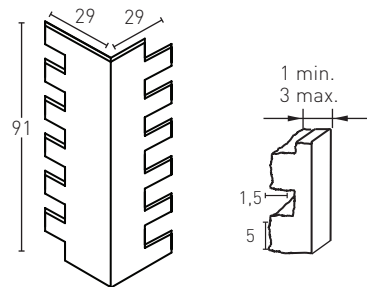

* Check delivery date

Producto	COD	Descripción	KG			PR	HD	€	€
	484	Panel Ladrillo V. Terroso	PR 7-8Kg HD 15-20	PR 4Un HD 25Un	PR 48Un HD 25Un	PR 48Un HD 25Un	PR 48Un HD 25Un	88,0	93,0*
	484-E	Corner Ladrillo V. Terroso	PR 3Kg HD --	PR 2Un HD --	PR 30Un HD --	PR 30Un HD --	PR 30Un HD --	65,0	FBC*
Installation accessories needed			Estimated yield		Price				
		● MSA-50 Mastic for Joins	1 Cartridge 2-3 Panels		9,5 €				
		● PT-12 Paint Dark Join	1 Bottle 12 Panels		16,0 €				
		● PTE-21 Aged Brown Paint	1 Spray 25 Panels		16,0 €				
Optional installation accessories			Estimated yield		Price				
		○ MSA-3 Mastic for Glue	1 Cartridge 7 Panels		12,0 €				
		● PTX-32 Terroso Brick Paint	1 Spray 25 Panels		16,0 €				
		● PTX-33 Terroso Brick Paint	1 Spray 25 Panels		16,0 €				

Producto	COD	Descripción	KG			PR	HD	€	€
	485	Panel Ladrillo V. Arcilloso	PR 7-8Kg HD 15-20	PR 4Un HD 25Un	PR 48Un HD 25Un	PR 48Un HD 25Un	PR 48Un HD 25Un	88,0	93,0*
	485-E	Corner Ladrillo V. Arcilloso	PR 3Kg HD --	PR 2Un HD --	PR 30Un HD --	PR 30Un HD --	PR 30Un HD --	65,0	FBC*
Installation accessories needed			Estimated yield		Price				
		● MSA-50 Mastic for Joins	1 Cartridge 2-3 Panels		9,5 €				
		● PT-12 Dark Join Paint	1 Bottle 12 Panels		16,0 €				
		● PTE-21 Aged Brown Paint	1 Spray 25 Panels		16,0 €				
Optional installation accessories			Estimated yield		Price				
		○ MSA-3 Mastic for Glue	1 Cartridge 7 Panels		12,0 €				
		● PTX-34 Arcilloso Brick Paint	1 Spray 25 Panels		16,0 €				
		● PTX-35 Arcilloso Brick Paint	1 Spray 25 Panels		16,0 €				

Producto	COD	Descripción	KG			PR	HD	€	€
	486	Panel Ladrillo V. Terroso Cal.	PR 6-7Kg HD 15-20	PR 4Un HD 25Un	PR 48Un HD 25Un	PR 48Un HD 25Un	PR 48Un HD 25Un	88,0	93,0*
	486-E	Corner Ladrillo V. Terroso C.	PR 2-3Kg HD --	PR 4Un HD --	PR 60Un HD --	PR 60Un HD --	PR 60Un HD --	65,0	FBC*
Installation accessories needed			Estimated yield		Price				
		● MSA-50 Mastic for Joins	1 Cartridge 2-3 Panels		9,5 €				
		● PT-12 Paint Dark Join	1 Bottle 12 Panels		16,0 €				
		○ PTE-33 Aged. Caleado+Comp6 Bottle	1 Spray 12 Panels		16,0 €				
Optional installation accessories			Estimated yield		Price				
		○ MSA-3 Mastic for Glue	1 Cartridge 7 Panels		12,0 €				
		● PTX-32 Terroso Brick Paint	1 Spray 25 Panels		16,0 €				
		● PTE-21 Aged Brown Paint	1 Spray 25 Panels		16,0 €