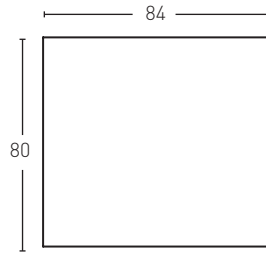

2,5 min.
6 max.

0,67 m²

Product	COD	Description	KG			
	LF-560	Panel Original Capitone Italian White	15-16Kg	2Un	24Un	€ 93,0
		Installation accessories needed	Estimated yield	Price		
	○ MSA-120 Mastic for Glue LifeStyle		1 Cartridge 3 Panels	12,0 €		
	○ MSA-110 Mastic LifeStyle		1 Bottle 6 Panels	13,0 €		
		Optional installation accessories	Estimated yield	Price		
	○ PTX-20 White Paint		1 Spray 10-15 Panels	16,0 €		

Product	COD	Description	KG			
	LF-561	Panel Original Capitone Black	15-16Kg	2Un	24Un	€ 93,0
		Installation accessories needed	Estimated yield	Price		
	○ MSA-120 Mastic For Glue LifeStyle		1 Cartridge 2-3 Panels	12,0 €		
	○ MSA-110 Mastic LifeStyle		1 Bottle 6 Panels	13,0 €		
		Optional installation accessories	Estimated yield	Price		
	● PTX-29 Black Paint		1 Spray 10-12 Panels	16,0 €