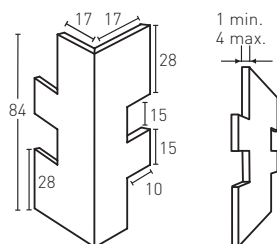

Corner en Pr