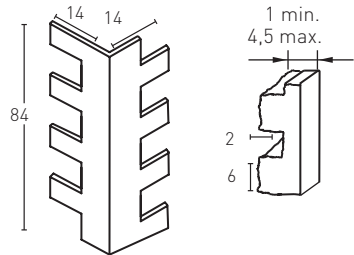

530

- **E** Envejecido
- **EN** Aged
- **FR** Vieilli
- **DE** Veraltet
- **I** Invecchiato
- **NL** Oud Rood

531

- **E** Blanco
- **EN** White
- **FR** Blanc
- **DE** Weiss
- **I** Bianco
- **NL** Wit

Product	COD	Description	KG			PR partitions €
PR partitions	530	Panel Ladrillo Loft Aged	PR 8-9Kg	PR 3Un	PR 36Un	88,0
	530-E	Corner Ladrillo Loft Aged.	PR 4-5Kg	PR 6Un	PR 30Un	65,0
		Installation accessories needed	Estimated yield	Price		
PR partitions	● MSA-50 Mastic for Joins		1 Cartridge 2 Panels	9,5 €		
	● PT-12 Dark Join Paint		1 Bottle 12 Panels	16,0 €		
	● PTX-501 Dark Red Paint		1 Spray 25 Panels	16,0 €		
	COMP-09 Esparto Red		1 Pliego 20 Panels	2,0 €		
		Optional installation accessories	Estimated yield	Price		
PR partitions	○ MSA-3 Mastic for Glue		1 Cartridge 7 Panels	12,0 €		
	● PTX11 Old Red Paint		1 Spray 25 Panels	16,0 €		
	● PTX-500 Light Red Paint		1 Spray 25 Panels	16,0 €		
	● PTX19 Anthracite Paint		1 Spray 25 Panels	16,0 €		

Product	COD	Description	KG			PR partitions €
PR partitions	531	Panel Ladrillo Loft White	PR 8-9Kg	PR 3Un	PR 36Un	88,0
	531-E	Corner Ladrillo Loft White	PR 4-5Kg	PR 6Un	PR 30Un	65,0
		Installation accessories needed	Estimated yield	Price		
PR partitions	○ MSA-70 Mastic White		1 Cartridge 2 Panels	9,5 €		
	○ PTX-10 White Snow		1 Spray 12 Panels	16,0 €		
		Optional installation accessories	Estimated yield	Price		
PR partitions	○ MSA-3 Mastic for Glue		1 Cartridge 7 Panels	12,0 €