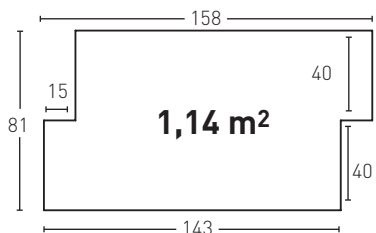

- **E** Ocre
- **EN** Ochre
- **FR** Ochre
- **DE** Ocker
- **I** Ocra
- **NL** Zandkleur

* Check delivery date

Producto	COD	Descripción					
	170	Panel Sillar Viejo Ochre	7-8Kg 15-20	4Un 25U	48Un 25Un	88,0	93,0*
		Installation accessories needed	Estimated yield		Price		
		● MSA-90 Mastic de Ochre	1 Cartridge 2-3 Panels		9,5 €		
		● PTX-18 Ochre Silex Paint	1 Spray 10 Panels		16,0 €		
		● PTE-21 Aged Brown Paint	1 Spray 20 Panels		16,0 €		
		● PTX-17 Join green Paint	1 Spray 20 Panels		16,0 €		
		Optional installation accessories	Estimated yield		Price		
		○ MSA-3 Mastic for Glue	1 Cartridge 7 Panels		12,0 €		
		● PTE-36 Aged Red Paint	1 Spray 20 Panels		16,0 €		
		● PTE-26 Aged Ochre Paint	1 Spray 20 Panels		16,0 €