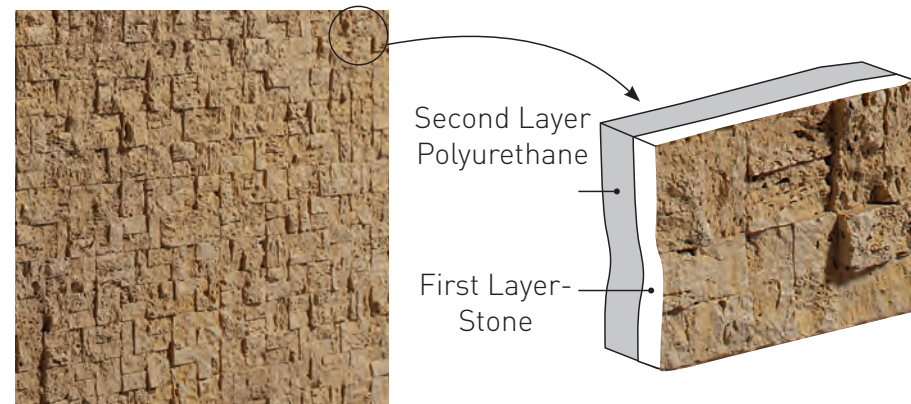

It's a dovetail panel system like a puzzle suitable for Inside and outside wall's coverings:

Composition of the Panel:

First Layer:

It's a layer of 3-5 millimeters of concrete polymer in a base of stone called "STONE" composed of a mix of 15% of resin with their appropriate catalyst and the 85 % of arids (calcium carbonate, dolomites, silicates, alumines, melanins and fire-resistant additives)

Second Layer:

The second Layer is composed of an injection of polyurethane foam with opened cell that provides to the panel a very good thermic and acoustic insulation. Called "Polyurethane"