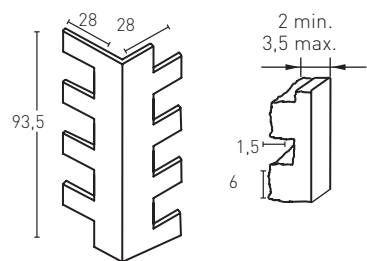

Product	COD	Description	KG	Box	Panel	PR
PR	509	Panel Urban Brik Aged	6-7Kg	4Un	48Un	88,0
	509-E	Corner Urban Brik Aged	3Kg	2Un	30Un	65,0
Installation accessories needed			Estimated yield	Price		
PR	● MSA-50 Mastic for Joins		1 Cartridge 2-3 Panels	9,5 €		
	● PT-12 Dark Join Paint		1 Bottle 12 Panels	16,0 €		
	● PTX-501 Dark Red Paint		1 Spray 25 Panels	16,0 €		
	COMP-09 Esparto Red		1 Pliego 20 Panels	2,0 €		
Optional installation accessories			Estimated yield	Price		
PR	○ MSA-3 Mastic for Glue		1 Cartridge 7 Panels	12,0 €		
	● PTX11 Old Red Paint		1 Spray 25 Panels	16,0 €		
	● PTX-500 Light Red Paint		1 Spray 25 Panels	16,0 €		
	● PTX19 Anthracite Paint		1 Spray 25 Panels	16,0 €		

Product	COD	Description	KG	Box	Panel	PR
PR HD	511	Panel Urban Brik White	6-7Kg	4Un	48Un	88,0
	511-E	Corner Urban Brik White	3Kg	2Un	30Un	65,0
Installation accessories needed			Estimated yield	Price		
PR	○ MSA-70 Mastic for Joins White		1 Cartridge 2-3 Panels	9,5 €		
	○ PTX-10 White Snow Paint		1 Spray 12 Panels	16,0 €		
Optional installation accessories			Estimated yield	Price		
PR	○ MSA-3 Mastic for Glue		1 Cartridge 7 Panels	12,0 €