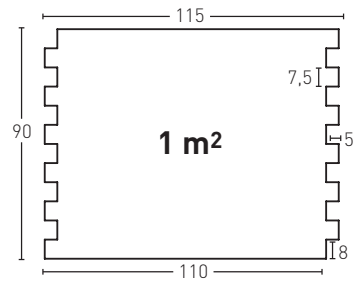

413

- **E** Marrón Arena
- **EN** Sandy Brown
- **FR** Brown Sable
- **DE** Sand Braun
- **I** Browne Sabbia
- **NL** Oker

414

- **E** Antracita
- **EN** Anthracite
- **FR** Anthracite
- **DE** Anthrazit
- **I** Antracite
- **NL** Zwart

415

- **E** Blanco Italia
- **EN** Italian White
- **FR** Blanc Cassé
- **DE** Italienisches Weiss
- **I** Bianco Italia
- **NL** Wit

* Check delivery date

Producto	COD	Descripción	KG			PR	HD		
		413 Panel P. Andes Sandy Brown	7-8Kg	15-20	4Un	25Un	48Un 25Un	88,0	93,0
		413-E Corner P.Andes Sandy Brown	2-3Kg	--	1Un	--	60Un --	65,0	FBC*
Installation accessories needed			Estimated yield		Price				
		● MSA-20 Mastic for Joins Beige	1 Cartridge 2-3 Panels		9,5 €				
		● PTX-02 Beige Joins Paint	1 Spray 10 Panels		16,0 €				
		○ PTE-33 P.Caleado + Comp-6 (bottle)	1 Bote 15 Panels		16,0 €				
Optional installation accessories			Estimated yield		Price				
		○ MSA-3 Mastic for Glue	1 Cartridge 7 Panels		12,0 €				
		● PTE-31 Aged skin Paint	1 Spray 20 Panels		16,0 €				
		● PTE-36 Aged Red Paint	1 Spray 20 Panels		16,0 €				

Producto	COD	Descripción	KG			PR	HD		
		414 Panel P. Andes Anthracite	7-8Kg	15-20	4Un	25Un	48Un 25Un	88,0	93,0
		414-E Corner P. Andes Anthracite	2-3Kg	--	1Un	--	60Un --	65,0	FBC*
Installation accessories needed			Estimated yield		Price				
		● MSA-60 Mastic for Joins Anthracite	1 Cartridge 2-3 Panels		9,5 €				
		● PTX-19 Paint Anthracite	1 Spray 6 Panels		16,0 €				
Optional installation accessories			Estimated yield		Price				
		○ MSA-3 Mastic for Glue	1 Cartridge 7 Panels		12,0 €				

Producto	COD	Descripción	KG			PR	HD		
		415 Panel P. Andes Italian White	7-8Kg	15-20	4Un	25Un	48Un 25Un	88,0	93,0
		415-E Corner P. Andes Italian White	2-3Kg	--	1Un	--	60Un --	65,0	FBC*
Installation accessories needed			Estimated yield		Price				
		○ MSA-70 Mastic for Joins White I	1 Cartridge 2-3 Panels		9,5 €				
		○ PTX-20 Italian White Paint	1 Spray 10 Panels		16,0 €				
		● PTE-22 Aged Grey Paint	1 Spray 20 Panels		16,0 €				
Optional installation accessories			Estimated yield		Price				
		○ MSA-3 Mastic for Glue	1 Cartridge 7 Panels		12,0 €				
		● PTE-24 Aged Red Paint	1 Spray 20 Panels		16,0 €				
		● PTE-21 Aged Brown Paint	1 Spray 20 Panels		16,0 €