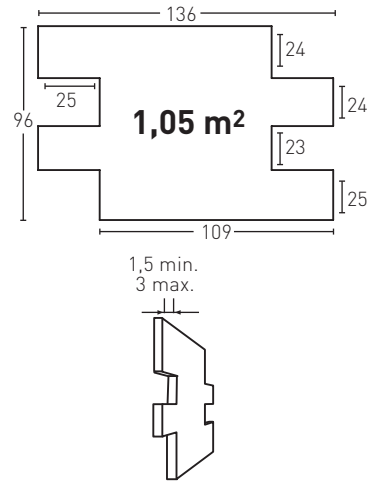

100

- **E** Ocre
- **EN** Ochre
- **FR** Ochre
- **DE** Ocker
- **I** Ocra
- **NL** Zandkleur

* Check delivery date

Producto	COD	Descripción					
	100	Panel Sillar Picado Ochre	7-8Kg 15-20	4Un 25U	48Un 25Un	88,0	93,0*
		Installation accessories needed	Rendimiento Aprox	Price			
		● MSA-90 Mastic de Ochre	1 Cartridge 2-3 Panels	9,5 €			
		● PTX-05 Beige Piedra Paint	1 Spray 10 Panels	16,0 €			
		● PTE-21 Aged Brown Paint	1 Spray 20 Panels	16,0 €			
		Optional installation accessories	Rendimiento Aprox	Price			
		○ MSA-3 Mastic for Glue	1 Cartridge 7 Panels	12,0 €			
		● PTX-01 Beige Slate Paint	1 Spray 20 Panels	16,0 €			
		● PTE-36 Aged Red Paint	1 Spray 20 Panels	16,0 €			
		● PTE-26 Aged Ochre Paint	1 Spray 20 Panels	16,0 €