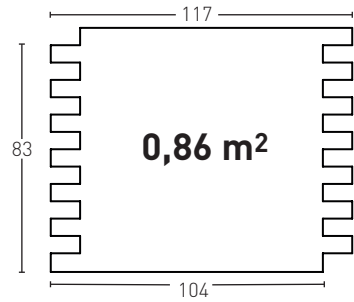

569

- **E** Blanco Antiguo
- **EN** Old White
- **FR** Blanc Antique
- **DE** Altweiss
- **I** Bianco Antico
- **NL** Oud Wit

Product	COD	Description				
	569	Panel Ladrillo Adobe Old White	7-8Kg	4Un	48Un	88,0
Installation accessories needed			Estimated yield		Price	
	☐	MSA-70 Mastic White	1 Cartridge 2-3 Panels	9,5 €		
	☐	PTX-51 White blue Paint	1 Spray 12 Panels	16,0 €		
	☐	PTE-24 Aged Red Paint	1 Spray 25 Panels	16,0 €		
Optional installation accessories			Estimated yield		Price	
	☐	MSA-3 Mastic for Glue	1 Cartridge 7 Panels	12,0 €		
	☐	PTE-21 Aged Brown Paint	1 Spray 12 Panels	16,0 €		
	☐	PTX-20 White Paint	1 Spray 25 Panels	16,0 €