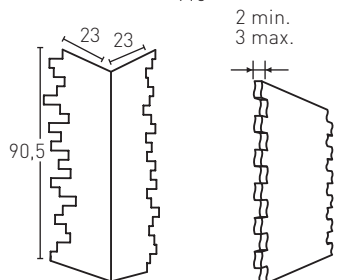

PIZARRA ALPES

- **440**
  - **E** Blanco Arena
  - **EN** Sandy White
  - **FR** Sable Blanc
  - **DE** Sand Weiss
  - **I** Bianco Sabbia
  - **NL** Antiek wit
- **441**
  - **E** Marrón
  - **EN** Brown
  - **FR** Brown
  - **DE** Braun
  - **I** Brownie
  - **NL** Bruin
- **442**
  - **E** Gris
  - **EN** Grey
  - **FR** Grey
  - **DE** Grau
  - **I** Grigio
  - **NL** Grijs

* Check delivery date

Producto	COD	Descripción	KG			PR	HD	€	€	
		440 Panel P.Alpes Sandy White	8-9Kg	15-20	3Un	25Un	36Un	25Un	88,0	93,0
		440-E Corner P.Alpes Sandy White	3-4Kg	--	3Un	--	45Un	--	65,0	FBC*
Installation accessories needed			Estimated yield		Price					
		● MSA-10 Mastic for Joins Beige	1 Cartridge 2-3 Panels		9,5 €					
		● PTX-01 Beige Slate Paint	1 Spray 10 Panels		16,0 €					
		● PTE-22 Aged Grey Paint	1 Spray 20 Panels		16,0 €					
Optional installation accessories			Estimated yield		Price					
		○ MSA-3 Mastic for Glue	1 Cartridge 7 Panels		12,0 €					
		● PTE-24 Aged Red Paint	1 Spray 20 Panels		16,0 €					
		● PTE-21 Aged Brown Paint	1 Spray 20 Panels		16,0 €					

Producto	COD	Descripción	KG			PR	HD	€	€	
		441 Panel P. Alpes Brown	8-9Kg	15-20	3Un	25Un	36Un	25Un	88,0	93,0
		441-E Corner P. Alpes Brown	3-4Kg	--	3Un	--	45Un	--	65,0	FBC*
Installation accessories needed			Estimated yield		Price					
		● MSA-80 Mastic for Joins Brown	1 Cartridge 2- 3 Panels		9,5 €					
		● PTX-09 Brown Paint	1 Spray 10 Panels		16,0 €					
		● PTE-35 Aged oxide Paint	1 Spray 20 Panels		16,0 €					
Optional installation accessories			Estimated yield		Price					
		○ MSA-3 Mastic for Glue	1 Cartridge 7 Panels		12,0 €					
		● PTE-37 Aged Brown Paint	1 Spray 20 Panels		16,0 €					

Producto	COD	Descripción	KG			PR	HD	€	€	
		442 Panel P. Alpes Grey	8-9Kg	15-20	3Un	25Un	36Un	25Un	88,0	93,0
		442-E Corner P. Alpes Grey	3-4Kg	--	3Un	--	45Un	--	65,0	FBC*
Installation accessories needed			Estimated yield		Price					
		● MSA-30 Mastic for Joins Grey	1 Cartridge 2- 3 Panels		9,5 €					
		● PTX-03 Grey Paint	1 Spray 10 Panels		16,0 €					
		COMP-09 Esparto Red	1 Pliego 20 Panels		2,0 €					
Optional installation accessories			Estimated yield		Price					
		○ MSA-3 Mastic for Glue	1 Cartridge 7 Panels		12,0 €					
		● PTE-24 Aged Red Paint	1 Spray 20 Panels		16,0 €					
		● PTE-21 Aged Brown Paint	1 Spray 20 Panels		16,0 €