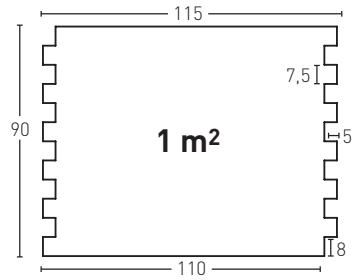

410

- **E** Blanco Arena
- **EN** Sandy White
- **FR** Sable Blanc
- **DE** Sand Weiss
- **I** Bianco Sabbia
- **NL** Antiek wit

411

- **E** Marrón
- **EN** Brown
- **FR** Brown
- **DE** Braun
- **I** Brownie
- **NL** Bruin

412

- **E** Gris
- **EN** Grey
- **FR** Grey
- **DE** Grau
- **I** Grigio
- **NL** Grijs

* Check delivery date

Producto	COD	Descripción	KG			PR	HD	€	€	
		410 Panel P.Andes Sandy White	7-8Kg	15-20	4Un	25Un	48Un	25Un	88,0	93,0
		410-E Corner P.Andes Sandy White	2-3Kg	--	1Un	--	60Un	--	65,0	FBC*
Installation accessories needed			Estimated yield		Price					
		● MSA-10 Mastic for Joins Beige	1 Cartridge 2-3 Panels		9,5 €					
		● PTX-01 Beige Slate Paint	1 Spray 10 Panels		16,0 €					
		● PTE-22 Aged Grey Paint	1 Spray 20 Panels		16,0 €					
Optional installation accessories			Estimated yield		Price					
		○ MSA-3 Mastic for Glue	1 Cartridge 7 Panels		12,0 €					
		● PTE-24 Aged Red Paint	1 Spray 20 Panels		16,0 €					
		● PTE-21 Aged Brown Paint	1 Spray 20 Panels		16,0 €					

Producto	COD	Descripción	KG			PR	HD	€	€	
		411 Panel P. Andes Brown	7-8Kg	15-20	4Un	25Un	48Un	25Un	88,0	93,0
		411-E Corner P. Andes Brown	2-3Kg	--	1Un	--	60Un	--	65,0	FBC*
Installation accessories needed			Estimated yield		Price					
		● MSA-80 Mastic for Joins Brown	1 Cartridge 2-3 Panels		9,5 €					
		● PTX-09 Paint Brown	1 Spray 10 Panels		16,0 €					
		● PTE-35 Paint Aged oxide	1 Spray 20 Panels		16,0 €					
Optional installation accessories			Estimated yield		Price					
		○ MSA-3 Mastic for Glue	1 Cartridge 7 Panels		12,0 €					
		● PTE-37 Aged Brown Dark Paint	1 Spray 20 Panels		16,0 €					

Producto	COD	Descripción	KG			PR	HD	€	€	
		412 Panel P. Andes Grey	7-8Kg	15-20	4Un	25Un	48Un	25Un	88,0	93,0
		412-E Corner P. Andes Grey	2-3Kg	--	1Un	--	60Un	--	65,0	FBC*
Installation accessories needed			Estimated yield		Price					
		● MSA-30 Mastic for Joins Grey	1 Cartridge 2-3 Panels		9,5 €					
		● PTX-03 Grey Paint	1 Spray 10 Panels		16,0 €					
		COMP-09 Esparto Red	1 Pliego 20 Panels		16,0 €					
Optional installation accessories			Estimated yield		Price					
		○ MSA-3 Mastic for Glue	1 Cartridge 7 Panels		12,0 €					
		● PTE-24 Aged Red Paint	1 Spray 20 Panels		16,0 €					
		● PTE-21 Aged Brown Paint	1 Spray 20 Panels		16,0 €