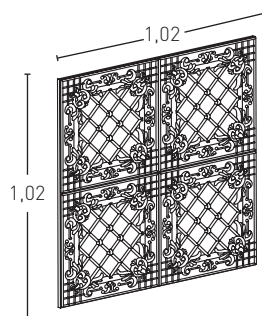

1030

- **E** Blanco Italia
- **EN** Italian White
- **FR** Blanc Cassé
- **DE** Italienisches Weiss
- **I** Bianco Italia
- **N** Wit

1031

- **E** Blanco Envejecido
- **EN** Aged White
- **FR** Blanc Vielli
- **DE** Weiß Veraltet
- **I** Bianco invecchiato
- **NL** Oude witte

1032

- **E** Decape Ocre
- **EN** Ochre Decape
- **FR** Ocre Decape
- **DE** Ocker Lasiert
- **I** Ocrà Decape
- **NL** Oker Decape

2 min.
3,5 max.

1 m²

Product	COD	Description	KG			PR
	1030	Panel Blair Italian White	7-8Kg	4Un	48Un	88,0
		Installation accessories needed	Estimated yield	Price		
	☐	MSA-70 Mastic for Joins White	1 Cartridge 4 Panels	9,5 €		
	☐	PTX-20 Italian White Paint	1 Spray 12 Panels	16,0 €		
		Optional installation accessories	Estimated yield	Price		
	☐	MSA-3 Mastic for Glue	1 Cartridge 7 Panels	12,0 €		

Product	COD	Description	KG			PR
	1031	Panel Blair Aged White	7-8Kg	4Un	48Un	88,0
		Installation accessories needed	Estimated yield	Price		
	☐	MSA-70 Mastic for Joins White	1 Cartridge 4 Panels	9,5 €		
	☐	PTX-20 Italian White Paint	1 Spray 12 Panels	16,0 €		
	☒	PTE-22 Aged Grey Paint	1 Spray 25 Panels	16,0 €		
		Optional installation accessories	Estimated yield	Price		
	☐	MSA-3 Mastic for Glue	1 Cartridge 7 Panels	12,0 €		

Product	COD	Description	KG			PR
	1032	Panel Blair Decape Ochre	7-8Kg	4Un	48Un	88,0
		Installation accessories needed	Estimated yield	Price		
	☐	MSA-70 Mastic White	1 Cartridge 4 Panels	9,5 €		
	☐	PTX-71 Decape Italian White Paint	1 Spray 25 Panels	16,0 €		
	☒	PTX-72 Decape Ochre Paint	1 Spray 25 Panels	16,0 €		
		Optional installation accessories	Estimated yield	Price		
	☐	MSA-3 Mastic for Glue	1 Cartridge 7 Panels	12,0 €