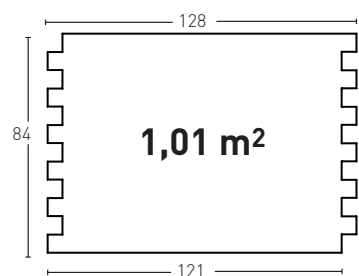

E Blanco Antiguo
EN Old White
FR Blanc Antique
DE Altweiss
I Bianco Antico
NL Oud Wit

E Marrón
EN Brown
FR Marron
DE Braun
I Marrone
NL Bruin

Product	COD	Description	KG			PR
	532	Panel Ladrillo Loft Old White	8-9Kg	3Un	36Un	88,0
	532-E	Corner Ladrillo Loft Old White	4-5Kg	6Un	30Un	65,0
Installation accessories needed			Estimated yield	Price		
	☐	MSA-70 Mastic White	1 Cartridge 2 Panels	9,5 €		
	☐	PTX-20 White Paint	1 Spray 12 Panels	16,0 €		
	☒	PTX-51 White Blue Paint	1 Spray 12 Panels	16,0 €		
Optional installation accessories			Estimated yield	Price		
	☐	MSA-3 Mastic for Glue	1 Cartridge 7 Panels	12,0 €		
	☒	PTE-24 Oxide Red Paint	1 Spray 25 Panels	16,0 €		
	☒	PTE-21 Aged Brown Paint	1 Spray 25 Panels	16,0 €		

Product	COD	Description	KG			PR
	533	Panel Ladrillo Loft Brown	8-9Kg	3Un	36Un	88,0
	533-E	Corner Ladrillo Loft Brown	4-5Kg	6Un	30Un	65,0
Installation accessories needed			Estimated yield	Price		
	☒	MSA-50 Mastic for Joins	1 Cartridge 2 Panels	9,5 €		
	☒	PT-12 Dark Join Paint	1 Bottle 12 Panels	16,0 €		
	☒	PTX-56 Cream Paint	1 Spray 25 Panels	16,0 €		
Optional installation accessories			Estimated yield	Price		
	☐	MSA-3 Mastic for Glue	1 Cartridge 7 Panels	12,0 €		
	☒	PTX-57 Brown Brick Paint	1 Spray 25 Panels	16,0 €		
	☒	PTX-58 Light Brown Paint	1 Spray 25 Panels	16,0 €		
	☒	PTX19 Anthracite Paint	1 Spray 25 Panels	16,0 €