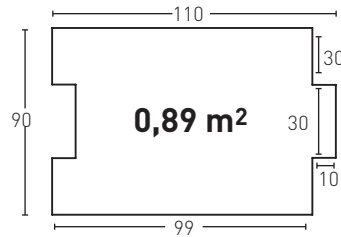

- **E** Marrón Arena
- **EN** Sandy Brown
- **FR** Brown Sable
- **DE** Sand Braun
- **I** Browne Sabbia
- **NL** Antiek lichtbruin

- **E** Blanco Arena
- **EN** Sandy White
- **FR** Sable Blanc
- **DE** Sand Weiss
- **I** Bianco Sabbia
- **NL** Antiek wit

- **E** Blanco Italia
- **EN** Italian White
- **FR** Blanc Cassé
- **DE** Italienisches Weiss
- **I** Bianco Italia
- **NL** Wit

Producto	COD	Descripción	KG			PR	HD			
	11	Panel M.Regular Sandy Brown	6-7Kg	15-20	4Un	25Un	48Un	25Un	88,0	93,0 *
	11-E	Corner M.RegularSandy Brown	2-3Kg	--	4Un	--	60Un	--	65,0	FBC *
Installation accessories needed			Estimated yield		Price					
		● MSA-20 Mastic for Joins Beige	1 Cartridge 2-3 Panels		9,5 €					
		● PTX-02 Beige Joins Paint	1 Spray 10 Panels		16,0 €					
		○ PTE-33 Caleado + Comp-6 (Bottle)	1 Spray 15 Panels		16,0 €					
Optional installation accessories			Estimated yield		Price					
		○ MSA-3 Mastic for Glue	1 Cartridge 7 Panels		12,0 €					
		● PTE-31 Aged skin Paint	1 Spray 20 Panels		16,0 €					
		● PTE-36 Aged Red Paint	1 Spray 20 Panels		16,0 €					

Producto	COD	Descripción	KG			PR	HD			
	12	Panel M.Regular Sandy White	6-7Kg	15-20	4Un	25Un	48Un	25Un	88,0	93,0 *
	12-E	Corner M.Regular Sandy White	2-3Kg	--	4Un	--	60Un	--	65,0	FBC *
Installation accessories needed			Estimated yield		Price					
		● MSA-10 Mastic for Joins Beige	1 Cartridge 2-3 Panels		9,5 €					
		● PTX-01 Beige Slate Paint	1 Spray 10 Panels		16,0 €					
		● PTE-21 Aged Brown Paint	1 Spray 20 Panels		16,0 €					
Optional installation accessories			Estimated yield		Price					
		○ MSA-3 Mastic for Glue	1 Cartridge 7 Panels		12,0 €					
		● PTE-24 Aged Red Paint	1 Spray 20 Panels		16,0 €					

Producto	COD	Descripción	KG			PR	HD			
	13	Panel M.Regular Italian White	6-7Kg	15-20	4Un	25Un	48Un	25Un	88,0	93,0 *
	13-E	Corner M.Regular Italian White	2-3Kg	--	4Un	--	60Un	--	65,0	FBC *
Installation accessories needed			Estimated yield		Price					
		○ MSA-70 Mastic for Joins White	1 Cartridge 2-3 Panels		9,5 €					
		○ PTX-20 Italian White Paint	1 Spray 8 Panels		16,0 €					
		● PTE-22 Aged Grey Paint	1 Spray 20 Panels		16,0 €					
Optional installation accessories			Estimated yield		Price					
		○ MSA-3 Mastic for Glue	1 Cartridge 7 Panels		12,0 €					
		● PTE-24 Aged Red Paint	1 Spray 20 Panels		16,0 €					

* Check delivery date