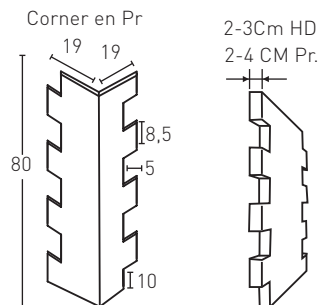

425

- E** Blanco Italia
- EN** Italian White
- FR** Blanc Cassé
- DE** Italienisches Weiss
- I** Bianco Italia
- NL** Wit

Producto	COD	Descripción	KG			PR	HD			
	423	Panel P. Nepal Sandy Brown	PR 7-8Kg	HD 15-20	PR 3Un	HD 25Un	PR 36Un	HD 25Un	88,0	93,0*
	423-E	Corner P.Nepal Sandy Brown	PR 2-3Kg	HD --	PR 2Un	HD --	PR 30Un	HD --	65,0	FBC*
Installation accessories needed			Estimated yield		Price					
		● MSA-20 Mastic for Joins Beige	1 Cartridge 2-3 Panels		9,5 €					
		● PTX-02 Paint Beige Joins	1 Spray 10 Panels		16,0 €					
		○ PTE-33 P.Caleado +Comp-6 (Bote)	1 Spray 15 Panels		16,0 €					
Optional installation accessories			Estimated yield		Price					
		○ MSA-3 Mastic for Glue	1 Cartridge 7 Panels		12,0 €					
		● PTE-31 Paint Aged Piel	1 Spray 20 Panels		16,0 €					
		● PTE-36 Paint Aged Rojizo	1 Spray 20 Panels		16,0 €					