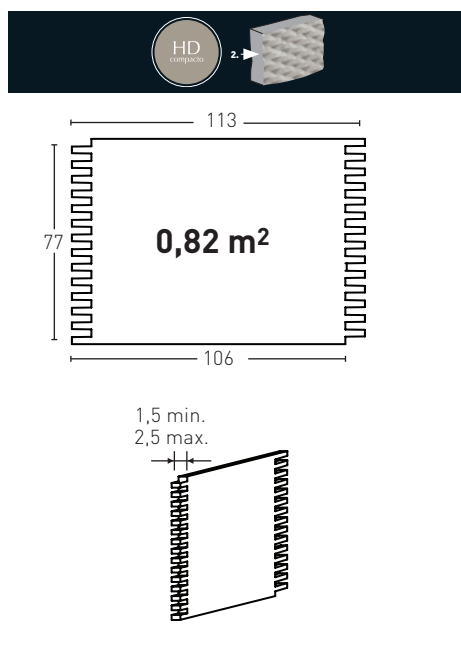

- **400**
  - E Ocre
  - EN Ochre
  - FR Ocre
  - DE Ocker
  - I Ocra
  - NL Zandkleur
- **401**
  - E Bianco Italia
  - EN Italian White
  - FR Blanc Cassé
  - DE Italienisches Weiss
  - I Bianco Italia
  - NL Wit
- **402**
  - E Antracita
  - EN Anthracite
  - FR Anthracite
  - DE Anthrazit
  - I Antracite
  - NL Zwart

* Check delivery date

Producto	COD	Descripción	KG			PR	HD	€	€	
	400	Panel Emphasis Ochre	PR 6-7Kg	HD 15-20	PR 6Un	HD 25Un	PR 72Un	HD 25Un	88,0	93,0
	400-E	Corner Emphasis Ochre	PR 2-3Kg	HD --	PR 4Un	HD --	PR 60Un	HD --	65,0	FBC*
Installation accessories needed			Estimated yield		Price					
		● MSA-90 Mastic for Joins	1 Cartridge 3-4 Panels		9,5 €					
		● PTX-05 Beige Stone Paint	1 Spray 10 Panels		16,0 €					
		● PTE-26 Aged Ochre Paint	1 Spray 25 Panels		16,0 €					
Optional installation accessories			Estimated yield		Price					
		○ MSA-3 Mastic for Glue	1 Cartridge 7 Panels		12,0 €					

Producto	COD	Descripción	KG			PR	HD	€	€	
	401	Panel Emphasis Italian White	PR 6-7Kg	HD 15-20	PR 6Un	HD 25Un	PR 72Un	HD 25Un	88,0	93,0
	401-E	Corner Emphasis Italian White	PR 2-3Kg	HD --	PR 4Un	HD --	PR 60Un	HD --	65,0	FBC*
Installation accessories needed			Estimated yield		Price					
		○ MSA-70 Mastic for Joins White I	1 Cartridge 3-4 Panels		9,50 €					
		○ PTX-20 Italian White Paint	1 Spray 8 Panels		16,0 €					
Optional installation accessories			Estimated yield		Price					
		○ MSA-3 Mastic for Glue	1 Cartridge 7 Panels		12,0 €					
		● PTE-22 Aged Grey Paint	1 Spray 25 Panels		16,0 €					

Producto	COD	Descripción	KG			PR	HD	€	€	
	402	Panel Emphasis Anthracite	PR 6-7Kg	HD 15-20	PR 5Un	HD 25Un	PR 60Un	HD 25Un	88,0	93,0
	402-E	Corner Emphasis Anthracite	PR 2-3Kg	HD --	PR 4Un	HD --	PR 60Un	HD --	65,0	FBC*
Installation accessories needed			Estimated yield		Price					
		● MSA-60 Mastic for Joins Anthracite	1 Cartridge 3-4 Panels		9,5 €					
		● PTX-19 Anthracite Paint	1 Spray 6 Panels		16,0 €					
Optional installation accessories			Estimated yield		Price					
		○ MSA-3 Mastic for Glue	1 Cartridge 7 Panels		12,0 €