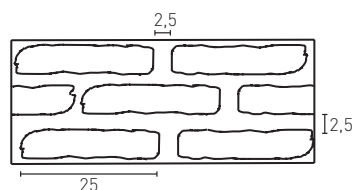

515

E Natural
EN Natural
FR Naturel
DE Natur
I Natural
NL Naturel

516

E Envejecido Caleado
EN Aged whitewashed
FR Vielli Caleado
DE Veraltet Optik Kalk
I Invecchiato Stafinato
NL Rood Kalk

Product	COD	Description	KG			PR
	515	Panel Urban Brick Natural	6-7Kg	4Un	48Un	88,0
	515-E	Corner Urban Brick Natural	3Kg	2Un	30Un	65,0
Installation accessories needed			Estimated yield		Price	
	● MSA-50 Mastic for Joins		1 Cartridge 2-3 Panels		9,5 €	
	● PT-12 Dark Joins Paint		1 Bottle 12 Panels		16,0 €	
	● PTX-56 Cream Paint		1 Spray 25 Panels		16,0 €	
Optional installation accessories			Estimated yield		Price	
	○ MSA-3 Mastic for Glue		1 Cartridge 7 Panels		12,0 €	
	● PTX-34 Arcilloso Brick Paint		1 Spray 25 Panels		16,0 €	
	● PTX-58 Dark Brown Paint		1 Spray 25 Panels		16,0 €	
	● PTX-31 Yellow Oxide Paint		1 Spray 25 Panels		16,0 €	

Product	COD	Description	KG			PR
	516	Panel Urban Brick Aged. Cal.	6-7Kg	4Un	48Un	88,0
	516-E	Corner Urban Brick Aged.Cal	3Kg	2Un	30Un	65,0
Installation accessories needed			Estimated yield		Price	
	● MSA-50 Mastic for Joins		1 Cartridge 2-3 Panels		9,5 €	
	● PT-12 Dark Joins Paint		1 Bottle 12 Panels		16,0 €	
	○ PTE-33 Aged Caleado+Comp6 Bottle		1 Spray 12 Panels		16,0 €	
Optional installation accessories			Estimated yield		Price	
	○ MSA-3 Mastic for Glue		1 Cartridge 7 Panels		12,0 €	
	● PTX11 Old Red Paint		1 Spray 25 Panels		16,0 €	
	● PTX-500 Light Red Paint		1 Spray 25 Panels		16,0 €	
	● PTX-501 Dark Red Paint		1 Spray 25 Panels		16,0 €	
	● PTX-19 Antracita Paint		1 Spray 25 Panels		16,0 €