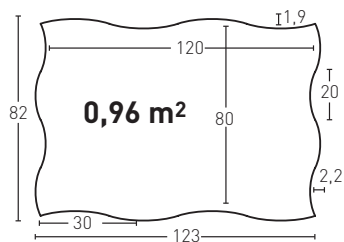

140

- **E** Ocre
- **EN** Ochre
- **FR** Ochre
- **DE** Ocker
- **I** Ocra
- **NL** Zandkleur

142

- **E** Combinado
- **EN** Two Tone
- **FR** Combiné
- **DE** Kombinierte
- **I** Combinata
- **NL** Meerkleurig

Product	COD	Description				
	140	Panel P. de Adobe Ochre	7-8Kg	3Un	36Un	88,0
Installation accessories needed			Estimated yield		Price	
		● MSA-10 Mastic for Joins Beige	1 Cartridge 2-3 Panels	9,5 €		
		● PTX-60 Join Medium Paint	1 Spray 10 Panels	16,0 €		
		● PTE-21 Aged Brown Paint	1 Spray 20 Panels	16,0 €		
Optional installation accessories			Estimated yield		Price	
		○ MSA-3 Mastic for Glue	1 Cartridge 7 Panels	12,0 €		
		● PTX-38 Ochre III Paint	1 Spray 20 Panels	16,0 €		
		● PTX-31 Oxide yellow Paint	1 Spray 20 Panels	16,0 €		

Product	COD	Description				
	142	Panel P. de Adobe Ochre	7-8Kg	3Un	36Un	88,0
Installation accessories needed			Estimated yield		Price	
		● MSA-10 Mastic for Joins Beige	1 Cartridge 2-3 Panels	9,5 €		
		● PTX-60 Join Medium Paint	1 Spray 10 Panels	16,0 €		
		● PTE-21 Aged Brown Paint	1 Spray 20 Panels	16,0 €		
Optional installation accessories			Estimated yield		Price	
		○ MSA-3 Mastic for Glue	1 Cartridge 7 Panels	12,0 €		
		● PTX-36 Grey I Paint	1 Spray 20 Panels	16,0 €		
		● PTX-37 Grey II Paint	1 Spray 20 Panels	16,0 €