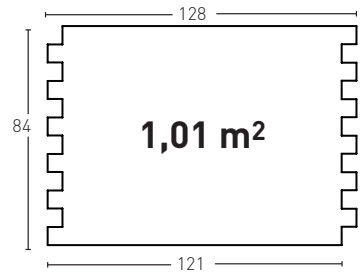

530

- **E** Envejecido
- **EN** Aged
- **FR** Vieilli
- **DE** Veraltet
- **I** Invecchiato
- **NL** Oud Rood

531

- **E** Blanco
- **EN** White
- **FR** Blanc
- **DE** Weiss
- **I** Bianco
- **NL** Wit

Product	COD	Description	KG			PR partitions €
PR partitions	530	Panel Ladrillo Loft Aged	PR 8-9Kg	PR 3Un	PR 36Un	88,0
	530-E	Corner Ladrillo Loft Aged.	PR 4-5Kg	PR 6Un	PR 30Un	65,0
		Installation accessories needed	Estimated yield	Price		
PR partitions	● MSA-50 Mastic for Joins		1 Cartridge 2 Panels	9,5 €		
	● PT-12 Dark Join Paint		1 Bottle 12 Panels	16,0 €		
	● PTX-501 Dark Red Paint		1 Spray 25 Panels	16,0 €		
	COMP-09 Esparto Red		1 Pliego 20 Panels	2,0 €		
		Optional installation accessories	Estimated yield	Price		
PR partitions	○ MSA-3 Mastic for Glue		1 Cartridge 7 Panels	12,0 €		
	● PTX11 Old Red Paint		1 Spray 25 Panels	16,0 €		
	● PTX-500 Light Red Paint		1 Spray 25 Panels	16,0 €		
	● PTX19 Anthracite Paint		1 Spray 25 Panels	16,0 €		

Product	COD	Description	KG			PR partitions €
PR partitions	531	Panel Ladrillo Loft White	PR 8-9Kg	PR 3Un	PR 36Un	88,0
	531-E	Corner Ladrillo Loft White	PR 4-5Kg	PR 6Un	PR 30Un	65,0
		Installation accessories needed	Estimated yield	Price		
PR partitions	○ MSA-70 Mastic White		1 Cartridge 2 Panels	9,5 €		
	○ PTX-10 White Snow		1 Spray 12 Panels	16,0 €		
		Optional installation accessories	Estimated yield	Price		
PR partitions	○ MSA-3 Mastic for Glue		1 Cartridge 7 Panels	12,0 €