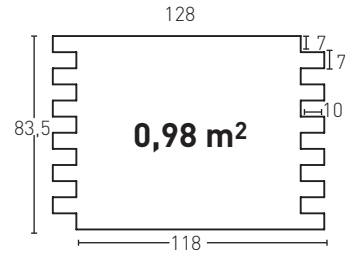

* Check delivery date

Producto	COD	Descripción	KG			PR	HD
		164 Laja Fina Italian White	6-7Kg 15-20	4Un 25Un	48Un 25Un	88,0	93,0*
		164-E Corner Laja Fina Italian White	2-3Kg --	2Un --	30Un --	65,0	FBC*
Installation accessories needed			Estimated yield		Price		
	☐	MSA-70 Mastic for Joins Beige	1 Cartridge 2-3 Panels		9,50 €		
	☐	PTX-20 Paint Italian White	1 Spray 8 Panels		16,0 €		
Optional installation accessories			Estimated yield		Price		
	☐	MSA-3 Mastic for Glue	1 Cartridge 7 Panels		16,0 €		

Producto	COD	Descripción	KG			PR	HD
		165 Laja Fina Two Light Tone	6-7Kg 15-20	4Un 25Un	48Un 25Un	88,0	93,0*
		165-E Corner Laja Two Light Tone	2-3Kg --	2Un --	30Un --	65,0	FBC*
Installation accessories needed			Estimated yield		Price		
	☒	MSA-10 Mastic for Joins Beige	1 Cartridge 2-3 Panels		9,5 €		
	☒	PTX-01 Paint Beige Slate	1 Spray 10 Panels		16,0 €		
	☒	PTE-21 Paint Aged Brown	1 Spray 20 Panels		16,0 €		
Optional installation accessories			Estimated yield		Price		
	☐	MSA-3 Mastic for Glue	1 Cartridge 7 Panels		12,0 €		
	☒	PTX-53 Paint Light Grey	1 Spray 20 Panels		16,0 €		
	☒	PTX-37 Paint Grey II	1 Spray 20 Panels		16,0 €