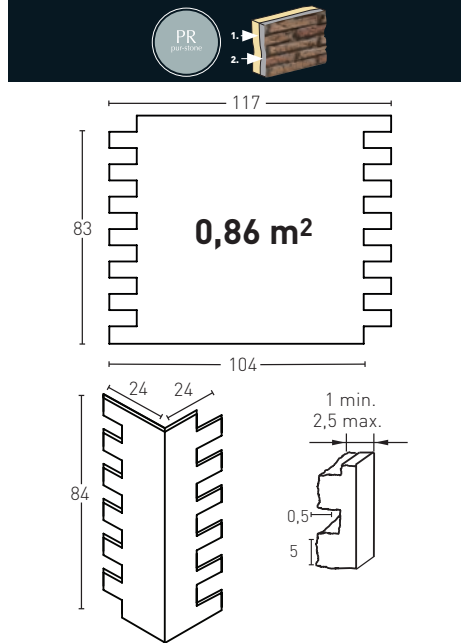

- **03**
  - **E** Junta Oscura
  - **EN** Dark Grout
  - **FR** Joint Forcé
  - **DE** Dunkle Fugen
  - **I** Giunta Scura
  - **NL** Oker
- **70**
  - **E** Envejecido
  - **EN** Aged
  - **FR** Vieilli
  - **DE** Vealtet
  - **I** Invecchiato
  - **NL** Oud Rood
- **71**
  - **E** Blanco
  - **EN** White
  - **FR** Blanc
  - **DE** Weiss
  - **I** Bianco
  - **NL** Wit

Producto	COD	Descripción	KG			PR	HD	€	€	
	03	Panel Ladrillo Rustico J. Osc.	PR 6-7Kg	HD 15-20	PR 5Un	HD 25Un	PR 60Un	HD 25Un	88,0	93,0
	03-E	Corner Ladrillo Rustico J. Osc.	PR 3Kg	HD --	PR 4Un	HD --	PR 30Un	HD --	65,0	--
Installation accessories needed			Estimated yield		Price					
		● MSA-50 Mastic for Joints	1 Cartridge 2-3 Panels		9,5 €					
		● PT-12 Dark Join Paint	1 Bottle 12 Panels		16,0 €					
		● PTE-21 Aged Brown Paint	1 Spray 25 Panels		16,0 €					
Optional installation accessories			Estimated yield		Price					
		○ MSA-3 Mastic for Glue	1 Cartridge 7 Panels		12,0 €					
		● PTE-24 Aged Red Paint	1 Spray 25 Panels		16,0 €					
		● PTX-04 Beige Brick	1 Spray 25 Panels		16,0 €					

Producto	COD	Descripción	KG			PR	HD	€	€	
	70	Panel Ladrillo Rustico E.	PR 6-7Kg	HD 15-20	PR 5Un	HD 25Un	PR 60Un	HD 25Un	88,0	93,0
	70-E	Corner Ladrillo Rustico E.	PR 3Kg	HD --	PR 4Un	HD --	PR 30Un	HD --	65,0	--
Installation accessories needed			Estimated yield		Price					
		● MSA-50 Mastic for Joints	1 Cartridge 2-3 Panels		9,5 €					
		● PT-12 Dark Join Paint	1 Bottle 12 Panels		16,0 €					
		● PTE-21 Aged Brown Paint	1 Spray 25 Panels		16,0 €					
Optional installation accessories			Estimated yield		Price					
		○ MSA-3 Mastic for Glue	1 Cartridge 7 Panels		12,0 €					
		● PTX-11 Old Red Paint	1 Spray 25 Panels		16,0 €					

Producto	COD	Descripción	KG			PR	HD	€	€	
	71	Panel Ladrillo Rustico White	PR 6-7Kg	HD 15-20	PR 5Un	HD 25	PR 60Un	HD 25Un	88,0	93,0
	71-E	Corner Ladrillo Rustico White.	PR 3Kg	HD --	PR 4Un	HD --	PR 30Un	HD --	65,0	--
Installation accessories needed			Estimated yield		Price					
		○ MSA-70 Mastic for Joints White I	1 Cartridge 2-3 Panels		9,5 €					
		○ PTX-10 White Snow Paint	1 Spray 12 Panels		16,0 €					
Optional installation accessories			Estimated yield		Price					
		○ MSA-3 Mastic for Glue	1 Cartridge 7 Panels		12,0 €