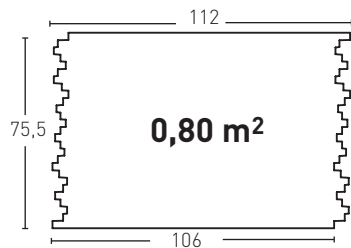

445

- E** Blanco Italia
- EN** Italian White
- FR** Blanc Cassé
- DE** Italiensches Weiss
- I** Bianco Italia
- NL** Wit

2 min.
3 max.

* Check delivery date

Producto	COD	Descripción	KG			PR	HD		
		443 Panel P. Alpes Sandy Brown	8-9Kg	15-20	3Un	25Un	36Un 25Un	88,0	93,0
		443-E Corner P. Alpes Sandy Brown	3-4Kg	--	3Un	--	45Un --	65,0	FBC*
Installation accessories needed			Estimated yield		Price				
		● MSA-20 Mastic for Joins Beige	1 Cartridge 2-3 Panels		9,5 €				
		● PTX-02 Beige Joins Paint	1 Spray 10 Panels		16,0 €				
		○ PTE-33 Caleado + Comp-6 (bottle)	1 Spray 15 Panels		16,0 €				
Optional installation accessories			Estimated yield		Price				
		○ MSA-3 Mastic for Glue	1 Cartridge 7 Panels		12,0 €				
		● PTE-31 Aged skin Paint	1 Spray 20 Panels		16,0 €				
		● PTE-36 Aged Red Paint	1 Spray 20 Panels		16,0 €				