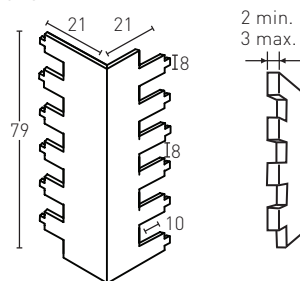

1 min.
2 max.

* Check delivery date

Producto	COD	Descripción	KG			PR	HD	€	€
		370 Panel Premier Ochre	6-7Kg 15-20	5Un 25Un	60Un 25Un	88,0	93,0		
		370-E Corner Premier Ochre	2-3Kg --	4Un --	60Un --	65,0	FBC*		
Installation accessories needed			Estimated yield		Price				
		● MSA-90 Mastic for Joins	1 Cartridge 3-4 Panels		9,5 €				
		● PTX-05 Beige Stone Paint	1 Spray 10 Panels		16,0 €				
		● PTE-26 Aged Ochre Paint	1 Spray 25 Panels		16,0 €				
Optional installation accessories			Estimated yield		Price				
		○ MSA-3 Mastic for Glue	1 Cartridge 7 Panels		12,0 €				
		● PTE-35 Aged Oxide Paint	1 Spray 25 Panels		16,0 €				

Producto	COD	Descripción	KG			PR	HD	€	€
		371 Panel Premier Italian White	6-7Kg 15-20	5Un 25Un	60Un 25Un	88,0	93,0		
		371-E Corner Premier White It	2-3Kg --	4Un --	60Un --	65,0	FBC*		
Installation accessories needed			Estimated yield		Price				
		○ MSA-70 Mastic for Joins White I	1 Cartridge 3-4 Panels		9,5 €				
		○ PTX-20 Italian White Paint	1 Spray 8 Panels		16,0 €				
Optional installation accessories			Estimated yield		Price				
		○ MSA-3 Mastic for Glue	1 Cartridge 7 Panels		12,0 €				
		● PTE-22 Aged Grey Paint	1 Spray 25 Panels		16,0 €				

Producto	COD	Descripción	KG			PR	HD	€	€
		372 Panel Premier Anthracite	6-7Kg 15-20	5Un 25Un	60Un 25Un	88,0	93,0		
		372-E Corner Premier Anthracite	2-3Kg --	4Un --	60Un --	65,0	FBC*		
Installation accessories needed			Estimated yield		Price				
		● MSA-60 Mastic for Joins Anthracite	1 Cartridge 3-4 Panels		9,5 €				
		● PTX-19 Anthracite Paint	1 Spray 6 Panels		16,0 €				
Optional installation accessories			Estimated yield		Price				
		○ MSA-3 Mastic for Glue	1 Cartridge 7 Panels		12,0 €