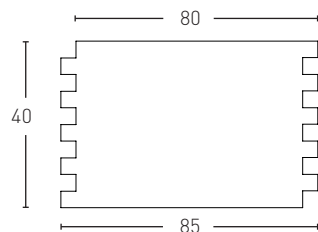

1,5 min.
2 max.

0,32 m²

Product	COD	Description				
	WO-800	Panel Merlot	4-5 Kg	5Un	120Un	70,0 €

PINOT