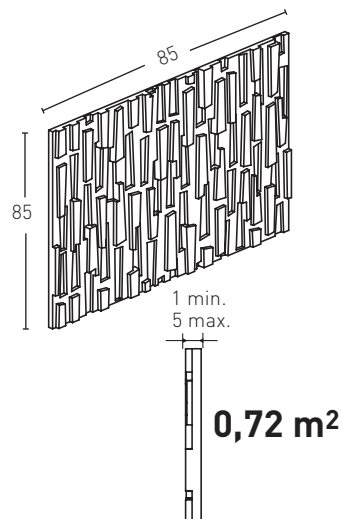

Product	COD	Description				
	LF-670	Panel Exclusive Italian White	15-16Kg	2Un	24Un	93,0
Installation accessories needed			Estimated yield	Price		
	☐ MSA-120 Mastic For Glue LifeStyle ☐ MSA-110 Mastic LifeStyle		1 Cartridge 3 Panels apro	12,0 € 13,0 €		
			1 Bottle 6 Panels aprox			
Optional installation accessories			Estimated yield	Price		
	☐ PTX-20 White Paint		1 Spray 10-15 Panels	16,0 €