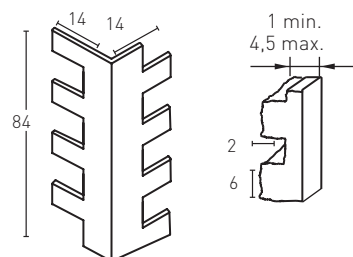

E Blanco Antiguo
EN Old White
FR Blanc Antique
DE Altweiss
I Bianco Antico
NL Oud Wit

E Marrón
EN Brown
FR Marron
DE Braun
I Marrone
NL Bruin

Product	COD	Description	KG			PR
	532	Panel Ladrillo Loft Old White	8-9Kg	3Un	36Un	88,0
	532-E	Corner Ladrillo Loft Old White	4-5Kg	6Un	30Un	65,0
Installation accessories needed			Estimated yield	Price		
	☐	MSA-70 Mastic White	1 Cartridge 2 Panels	9,5 €		
	☐	PTX-20 White Paint	1 Spray 12 Panels	16,0 €		
	☒	PTX-51 White Blue Paint	1 Spray 12 Panels	16,0 €		
Optional installation accessories			Estimated yield	Price		
	☐	MSA-3 Mastic for Glue	1 Cartridge 7 Panels	12,0 €		
	☒	PTE-24 Oxide Red Paint	1 Spray 25 Panels	16,0 €		
	☒	PTE-21 Aged Brown Paint	1 Spray 25 Panels	16,0 €		

Product	COD	Description	KG			PR
	533	Panel Ladrillo Loft Brown	8-9Kg	3Un	36Un	88,0
	533-E	Corner Ladrillo Loft Brown	4-5Kg	6Un	30Un	65,0
Installation accessories needed			Estimated yield	Price		
	☒	MSA-50 Mastic for Joins	1 Cartridge 2 Panels	9,5 €		
	☒	PT-12 Dark Join Paint	1 Bottle 12 Panels	16,0 €		
	☒	PTX-56 Cream Paint	1 Spray 25 Panels	16,0 €		
Optional installation accessories			Estimated yield	Price		
	☐	MSA-3 Mastic for Glue	1 Cartridge 7 Panels	12,0 €		
	☒	PTX-57 Brown Brick Paint	1 Spray 25 Panels	16,0 €		
	☒	PTX-58 Light Brown Paint	1 Spray 25 Panels	16,0 €		
	☒	PTX19 Anthracite Paint	1 Spray 25 Panels	16,0 €