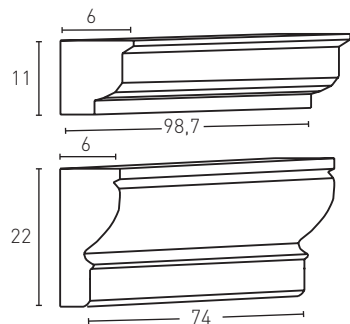

Producto	COD	Descripción				PR	HD	€	€
	75	Panel Lastra Iberian Color	PR 6-7Kg HD 15-20	PR 4Un HD 25Un	PR 48Un HD 25Un			88,0	93,0*
	MPR-07	Molding Iberian Color	PR 1-2Kg HD --	PR 1Un HD --	PR 100U HD --			45,0	55,0*
	MPR-09	Molding Iberian Color	PR 2-3Kg HD --	PR 1Un HD --	PR 100U HD --			55,0	65,0*
Installation accessories needed			Estimated yield		Price				
	● MSA-90 Mastic Ochre		1 Cartridge 3 Panels		9,5 €				
	● PTX-05 Beige stone Paint		1 Spray 10 Panels		16,0 €				
	● PTE-27 Aged red Paint		1 Spray 20 Panels		16,0 €				
Optional installation accessories			Estimated yield		Price				
	○ MSA-3 Mastic for Glue		1 Cartridge 7 Panels		12,0 €				

* Check delivery date