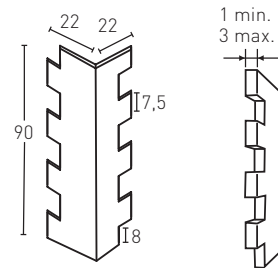

413

- **E** Marrón Arena
- **EN** Sandy Brown
- **FR** Brown Sable
- **DE** Sand Braun
- **I** Browne Sabbia
- **NL** Oker

414

- **E** Antracita
- **EN** Anthracite
- **FR** Anthracite
- **DE** Anthrazit
- **I** Antracite
- **NL** Zwart

415

- **E** Blanco Italia
- **EN** Italian White
- **FR** Blanc Cassé
- **DE** Italienisches Weiss
- **I** Bianco Italia
- **NL** Wit

* Check delivery date

Producto	COD	Descripción	KG			PR	HD		
		413 Panel P. Andes Sandy Brown	7-8Kg	15-20	4Un	25Un	48Un 25Un	88,0	93,0
		413-E Corner P.Andes Sandy Brown	2-3Kg	--	1Un	--	60Un --	65,0	FBC*
Installation accessories needed			Estimated yield		Price				
		● MSA-20 Mastic for Joins Beige	1 Cartridge 2-3 Panels		9,5 €				
		● PTX-02 Beige Joins Paint	1 Spray 10 Panels		16,0 €				
		○ PTE-33 P.Caleado + Comp-6 (bottle)	1 Bote 15 Panels		16,0 €				
Optional installation accessories			Estimated yield		Price				
		○ MSA-3 Mastic for Glue	1 Cartridge 7 Panels		12,0 €				
		● PTE-31 Aged skin Paint	1 Spray 20 Panels		16,0 €				
		● PTE-36 Aged Red Paint	1 Spray 20 Panels		16,0 €				

Producto	COD	Descripción	KG			PR	HD		
		414 Panel P. Andes Anthracite	7-8Kg	15-20	4Un	25Un	48Un 25Un	88,0	93,0
		414-E Corner P. Andes Anthracite	2-3Kg	--	1Un	--	60Un --	65,0	FBC*
Installation accessories needed			Estimated yield		Price				
		● MSA-60 Mastic for Joins Anthracite	1 Cartridge 2-3 Panels		9,5 €				
		● PTX-19 Paint Anthracite	1 Spray 6 Panels		16,0 €				
Optional installation accessories			Estimated yield		Price				
		○ MSA-3 Mastic for Glue	1 Cartridge 7 Panels		12,0 €				

Producto	COD	Descripción	KG			PR	HD		
		415 Panel P. Andes Italian White	7-8Kg	15-20	4Un	25Un	48Un 25Un	88,0	93,0
		415-E Corner P. Andes Italian White	2-3Kg	--	1Un	--	60Un --	65,0	FBC*
Installation accessories needed			Estimated yield		Price				
		○ MSA-70 Mastic for Joins White I	1 Cartridge 2-3 Panels		9,5 €				
		○ PTX-20 Italian White Paint	1 Spray 10 Panels		16,0 €				
		● PTE-22 Aged Grey Paint	1 Spray 20 Panels		16,0 €				
Optional installation accessories			Estimated yield		Price				
		○ MSA-3 Mastic for Glue	1 Cartridge 7 Panels		12,0 €				
		● PTE-24 Aged Red Paint	1 Spray 20 Panels		16,0 €				
		● PTE-21 Aged Brown Paint	1 Spray 20 Panels		16,0 €