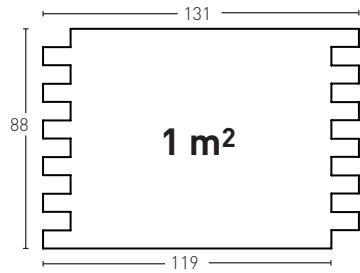

542

- **E** Blanco Antiguo
- **EN** Old White
- **FR** Blanc Antique
- **DE** Altweiss
- **I** Bianco Antico
- **NL** Oud Wit

545

- **E** Natural
- **EN** Natural
- **FR** Naturel
- **DE** Natur
- **I** Natural
- **NL** Naturel

* Check delivery date

Producto	COD	Descripción	KG			PR	HD	€	€	
	542	Panel I.Ingles White Ant.	PR 6-7Kg	HD 15-20	PR 5Un	HD 25Un	PR 60Un	HD 25Un	88,0	93,0
	542-E	Corner I.Ingles White Ant.	PR 3Kg	HD --	PR 2Un	HD --	PR 30Un	HD --	65,0	FBC *
Installation accessories needed			Estimated yield		Price					
		○ MSA-70 Mastic White	1 Cartridge 2-3 Panels		9,5 €					
		○ PTX-20 White Paint	1 Spray 12 Panels		16,0 €					
		● PTX-51 White blue Paint	1 Spray 12 Panels		16,0 €					
Optional installation accessories			Estimated yield		Price					
		○ MSA-3 Mastic for Glue	1 Cartridge 7 Panels		12,0 €					
		● PTE-24 Oxide Paint	1 Spray 25 Panels		16,0 €					
		● PTE-21 Grey Stone Paint	1 Spray 25 Panels		16,0 €					

Producto	COD	Descripción	KG			PR	HD	€	€	
	545	Panel ladrillo Ingles Natural	PR 6-7Kg	HD 15-20	PR 5Un	HD 25Un	PR 60Un	HD 25Un	88,0	93,0
	545-E	Corner Ladrillo Ingles Natur.	PR 3Kg	HD --	PR 2Un	HD --	PR 30Un	HD --	65,0	FBC *
Installation accessories needed			Estimated yield		Price					
		● MSA-50 Mastic for Joins	1 Cartridge 2-3 Panels		9,5 €					
		● PT-12 Dark Join Paint	1 Bottle 12 Panels		16,0 €					
		● PTX-56 Cream Paint	1 Spray 25 Panels		16,0 €					
Optional installation accessories			Estimated yield		Price					
		○ MSA-3 Mastic for Glue	1 Cartridge 7 Panels		12,0 €					
		● PTX-34 Arcilloso Brick Paint	1 Spray 25 Panels		16,0 €					
		● PTX-58 Light Brown Paint	1 Spray 25 Panels		16,0 €					
		● PTX-31 yellow Oxide Paint	1 Spray 25 Panels		16,0 €