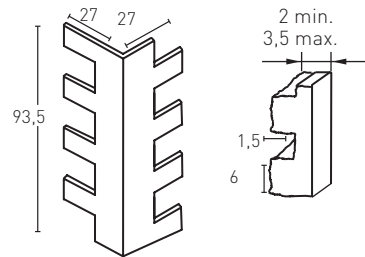

512

- **E** Blanco Antiguo
- **EN** Old White
- **FR** Blanc Antique
- **DE** Altweiss
- **I** Bianco Antico
- **NL** Oud Wit

513

- **E** Marrón
- **EN** Brown
- **FR** Marron
- **DE** Braun
- **I** Marrone
- **NL** Bruin

Product	COD	Description	KG	PR	PR	PR	PR
PR	512	Panel Urban Brick Old White	6-7Kg	4Un	48Un	88,0	
	512-E	Corner Urban Brick Old White	3Kg	2Un	30Un	65,0	
Installation accessories needed			Estimated yield	Price			
PR	☐ MSA-70 Mastic for Joins		1 Cartridge 2-3 Panels	9,5 €			
	☐ PTX-20 Italian White Paint		1 Spray 12 Panels	16,0 €			
	☒ PTX-51 White Blue Paint		1 Spray 12 Panels	16,0 €			
Optional installation accessories			Estimated yield	Price			
PR	☐ MSA-3 Mastic for Glue		1 Cartridge 7 Panels	12,0 €			
	☐ PTE-24 Cement Oxide Paint		1 Spray 25 Panels	16,0 €			
	☐ PTE-21 Grey Stone Paint		1 Spray 25 Panels	16,0 €			

Product	COD	Description	KG	PR	PR	PR	PR
PR	513	Panel Urban Brick Brown	6-7Kg	4Un	48Un	88,0	
	513-E	Corner Urban Brick Brown	3Kg	2Un	30Un	65,0	
Installation accessories needed			Estimated yield	Price			
PR	☒ MSA-50 Mastic for Joins		1 Cartridge 2-3 Panels	9,5 €			
	☐ PT-12 Dark Joins Paint		1 Bottle 12 Panels	16,0 €			
	☐ PTX-56 Cream Paint		1 Spray 25 Panels	16,0 €			
Optional installation accessories			Estimated yield	Price			
PR	☐ MSA-3 Mastic for Glue		1 Cartridge 7 Panels	12,0 €			
	☒ PTX-57 Dark Brown Brick Paint		1 Spray 25 Panels	16,0 €			
	☐ PTX-58 Dark Brown Paint		1 Spray 25 Panels	16,0 €			
	☒ PTX-19 Anthracite		1 Spray 25 Panels	16,0 €