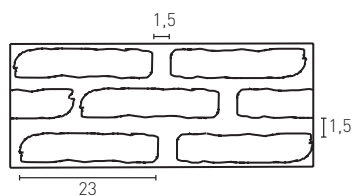

E Blanco Antiguo
EN Old White
FR Blanc Antique
DE Altweiss
I Bianco Antico
NL Oud Wit

E Marrón
EN Brown
FR Marron
DE Braun
I Marrone
NL Bruin

Producto	COD	Descripción	KG			PR	HD	€	€	
	552	Panel I. Viejo I. White Ant.	PR 6-7Kg	HD 15-20	PR 5Un	HD 25Un	PR 60Un	HD 25Un	88,0	93,0
	552-E	Corner I. Viejo I. White Ant.	PR 3Kg	HD --	PR 2Un	HD --	PR 30Un	HD --	65,0	FBC *
Installation accessories needed			Estimated yield		Price					
		○ MSA-70 Mastic White	1 Cartridge 2-3 Panels		9,5 €					
		○ PTX-20 White Paint	1 Spray 12 Panels		16,0 €					
		● PTX-51 Paint White Blue Paint	1 Spray 12 Panels		16,0 €					
Optional installation accessories			Estimated yield		Price					
		○ MSA-3 Mastic for Glue	1 Cartridge 7 Panels		12,0 €					
		● PTE-24 Paint Fondo Cemento Oxide	1 Spray 25 Panels		16,0 €					
		● PTE-21 Manchas Grey Stone Conero	1 Spray 25 Panels		16,0 €					

Producto	COD	Descripción	KG			PR	HD	€	€	
	553	Panel ladrillo Viejo I. Brown	PR 6-7Kg	HD 15-20	PR 5Un	HD 25Un	PR 60Un	HD 25Un	88,0	93,0
	553-E	Corner ladrillo Viejo I. Brown	PR 3Kg	HD --	PR 2Un	HD --	PR 30Un	HD --	65,0	FBC *
Installation accessories needed			Estimated yield		Price					
		● MSA-50 Mastic for Joins	1 Cartridge 2-3 Panels		9,5 €					
		● PT-12 Dark Join Paint	1 Bottle 12 Panels		16,0 €					
		● PTX-56 Light Brown Paint	1 Spray 25 Panels		16,0 €					
Optional installation accessories			Estimated yield		Price					
		○ MSA-3 Mastic for Glue	1 Cartridge 7 Panels		12,0 €					
		● PTX-57 Dark Brown Brick Paint	1 Spray 25 Panels		16,0 €					
		● PTX-58 Dark Brown Paint	1 Spray 25 Panels		16,0 €					
		● PTX-19 Anthracite Paint	1 Spray 25 Panels		16,0 €					

* Check delivery date