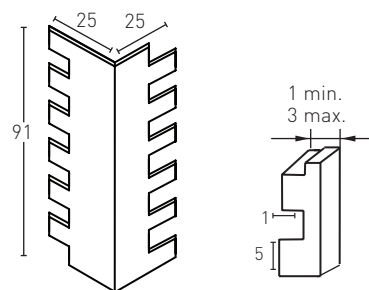

	E Blanco
	EN White
	FR Blanc
	DE Weiss
	1 Bianco
	NL Wit
	E Marrón
	EN Brown
	FR Marron
	DE Braun
	1 Marrone
	NL Bruin

Corner en Pr

* Check delivery date

Producto	COD	Descripción	KG			PR	HD	PR	HD	
 	77	Panel Ladrillo Caravista B.	 6-7Kg	 15-20	 5Un	 25Un	 48Un	 25Un	88,0	93,0
 	77-E	Corner Ladrillo Caravista B.	 3Kg	 --	 4Un	 --	 60Un	 --	65,0	FBC*
Installation accessories needed			Estimated yield		Price					
	<input type="radio"/> MSA-70 Mastic White		1 Cartridge 2 Panels		9,5 €					
	<input type="radio"/> PTX-10 White Snow Paint		1 Spray 12 Panels		16,0 €					
Optional installation accessories			Estimated yield		Price					
	<input type="radio"/> MSA-3 Mastic for Glue		1 Cartridge 7 Panels		12,0 €					