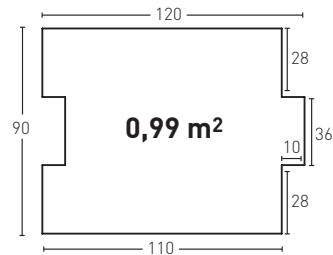

- **32**
  E Iberico
  EN Iberian
  FR Iberico
  DE Iberico
  I Iberico
  NL Zandkleur
- **MPR-04**
  E Iberico
  EN Iberian
  FR Iberico
  DE Iberico
  I Iberico
  NL Zandkleur
- **MPR-05**
  E Iberico
  EN Iberian
  FR Iberico
  DE Iberico
  I Iberico
  NL Zandkleur
- **MPR-06**
  E Iberico
  EN Iberian
  FR Iberico
  DE Iberico
  I Iberico
  NL Zandkleur

2 min.
2,5 max.