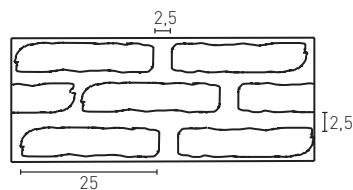

Product	COD	Description	KG	Box	Panel	PR
PR	509	Panel Urban Brik Aged	6-7Kg	4Un	48Un	88,0
	509-E	Corner Urban Brik Aged	3Kg	2Un	30Un	65,0
Installation accessories needed			Estimated yield	Price		
PR	● MSA-50 Mastic for Joins		1 Cartridge 2-3 Panels	9,5 €		
	● PT-12 Dark Join Paint		1 Bottle 12 Panels	16,0 €		
	● PTX-501 Dark Red Paint		1 Spray 25 Panels	16,0 €		
	COMP-09 Esparto Red		1 Pliego 20 Panels	2,0 €		
Optional installation accessories			Estimated yield	Price		
PR	○ MSA-3 Mastic for Glue		1 Cartridge 7 Panels	12,0 €		
	● PTX11 Old Red Paint		1 Spray 25 Panels	16,0 €		
	● PTX-500 Light Red Paint		1 Spray 25 Panels	16,0 €		
	● PTX19 Anthracite Paint		1 Spray 25 Panels	16,0 €		

Product	COD	Description	KG	Box	Panel	PR
PR HD	511	Panel Urban Brik White	6-7Kg	4Un	48Un	88,0
	511-E	Corner Urban Brik White	3Kg	2Un	30Un	65,0
Installation accessories needed			Estimated yield	Price		
PR	○ MSA-70 Mastic for Joins White		1 Cartridge 2-3 Panels	9,5 €		
	○ PTX-10 White Snow Paint		1 Spray 12 Panels	16,0 €		
Optional installation accessories			Estimated yield	Price		
PR	○ MSA-3 Mastic for Glue		1 Cartridge 7 Panels	12,0 €