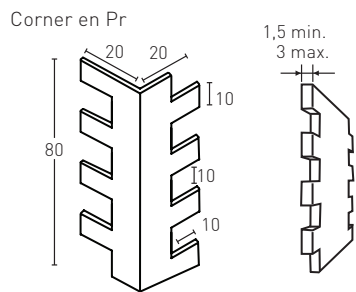

- E** Antracita
- EN** Anthracite
- FR** Anthracite
- DE** Anthrazit
- I** Antracite
- NL** Zwart

Producto	COD	Descripción	KG			PR	HD	€	€
	310	Panel Inspiration Ochre	PR 6-7Kg HD 15-20	PR 4Un HD 25Un	PR 48Un HD 25Un	PR 48Un HD 25Un	PR 48Un HD 25Un	88,0	93,0*
	310-E	Corner Inspiration Ochre	PR 2-3Kg HD --	PR 4Un HD --	PR 60Un HD --	PR 60Un HD --	PR 60Un HD --	65,0	FBC*
Installation accessories needed			Estimated yield		Price				
		● MSA-90 Mastic for Joins	1 Cartridge 3-4 Panels		9,5 €				
		● PTX-05 Beige Stone Paint	1 Spray 10 Panels		16,0 €				
		● PTE-26 Aged Ochre Paint	1 Spray 25 Panels		16,0 €				
Optional installation accessories			Estimated yield		Price				
		○ MSA-3 Mastic for Glue	1 Cartridge 7 Panels		12,0 €				
		● PTE-35 Aged Oxide Paint	1 Spray 25 Panels		16,0 €				