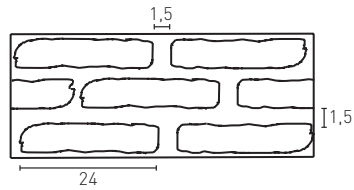

530

- **E** Envejecido
- **EN** Aged
- **FR** Vieilli
- **DE** Veraltet
- **I** Invecchiato
- **NL** Oud Rood

531

- **E** Blanco
- **EN** White
- **FR** Blanc
- **DE** Weiss
- **I** Bianco
- **NL** Wit

Product	COD	Description	KG			PR partitions €
PR partitions	530	Panel Ladrillo Loft Aged	PR 8-9Kg	PR 3Un	PR 36Un	88,0
	530-E	Corner Ladrillo Loft Aged.	PR 4-5Kg	PR 6Un	PR 30Un	65,0
		Installation accessories needed	Estimated yield	Price		
PR partitions	● MSA-50 Mastic for Joins		1 Cartridge 2 Panels	9,5 €		
	● PT-12 Dark Join Paint		1 Bottle 12 Panels	16,0 €		
	● PTX-501 Dark Red Paint		1 Spray 25 Panels	16,0 €		
	COMP-09 Esparto Red		1 Pliego 20 Panels	2,0 €		
		Optional installation accessories	Estimated yield	Price		
PR partitions	○ MSA-3 Mastic for Glue		1 Cartridge 7 Panels	12,0 €		
	● PTX11 Old Red Paint		1 Spray 25 Panels	16,0 €		
	● PTX-500 Light Red Paint		1 Spray 25 Panels	16,0 €		
	● PTX19 Anthracite Paint		1 Spray 25 Panels	16,0 €		

Product	COD	Description	KG			PR partitions €
PR partitions	531	Panel Ladrillo Loft White	PR 8-9Kg	PR 3Un	PR 36Un	88,0
	531-E	Corner Ladrillo Loft White	PR 4-5Kg	PR 6Un	PR 30Un	65,0
		Installation accessories needed	Estimated yield	Price		
PR partitions	○ MSA-70 Mastic White		1 Cartridge 2 Panels	9,5 €		
	○ PTX-10 White Snow		1 Spray 12 Panels	16,0 €		
		Optional installation accessories	Estimated yield	Price		
PR partitions	○ MSA-3 Mastic for Glue		1 Cartridge 7 Panels	12,0 €