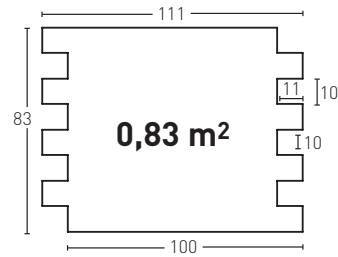

25

- E** Bianco Italia
- EN** Italian White
- FR** Blanc Cassé
- DE** Italienisches Weiss
- I** Bianco Italia
- NL** Wit

Corner en Pr

Producto	COD	Descripción	KG			PR	HD
		23 Panel Pizarra Brown Arena	6-7Kg 15-20	3Un 25Un	36Un 25Un	88,0	93,0*
		23-E Corner Pizarra Brown Are.	2-3Kg --	1Un --	31Un --	65,0	FBC*
Installation accessories needed			Estimated yield	Price			
		● MSA-20 Mastic for Joins Beige	1 Cartridge 3 Panels	9,5 €			
		● PTX-02 Paint Beige Joins	1 Spray 10 Panels	16,0 €			
		○ PTE-33 P. Caleado +Comp-6 (bote)	1 Spray 15 Panels	16,0 €			
Optional installation accessories			Estimated yield	Price			
		○ MSA-3 Mastic for Glue	1 Cartridge 7 Panels	12,0 €			
		● PTE-31 Paint Aged Piel	1 Spray 20 Panels	16,0 €			
		● PTE-36 Paint Aged Rojizo	1 Spray 20 Panels	16,0 €			