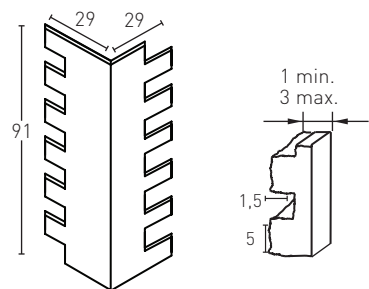

* Check delivery date

Producto	COD	Descripción	KG			PR	HD	€	€
		487 Panel Ladrillo V. Arcilloso C.	7-8Kg 15-20	4Un 25Un	48Un 25Un			88,0	93,0*
		487-E Corner Ladrillo V. Arcilloso C.	3Kg --	2Un --	30Un --			65,0	FBC*
Installation accessories needed			Estimated yield	Price					
		● MSA-50 Mastic for Joins	1 Cartridge 2-3 Panels	9,5 €					
		● PT-12 Dark Join Paint	1 Bottle 12 Panels	16,0 €					
		○ PTE-33 Aged Caleado+Comp6 Bottle	1 Spray 12 Panels	16,0 €					
Optional installation accessories			Estimated yield	Price					
		○ MSA-3 Mastic for Glue	1 Cartridge 7 Panels	12,0 €					
		● PTX-34 Arcilloso Brick Paint	1 Spray 25 Panels	16,0 €					
		● PTX-35 Arcilloso Brick Paint	1 Spray 25 Panels	16,0 €					

Producto	COD	Descripción	KG			PR	HD	€	€
		488 Panel Ladrillo V. Aged C.	7-8Kg 15-20	4Un 25Un	48Un 25Un			88,0	93,0*
		488-E Corner Ladrillo V. Envejec. C.	3Kg --	2Un --	30Un --			65,0	FBC*
Installation accessories needed			Estimated yield	Price					
		● MSA-50 Mastic for Joins Oscuro	1 Cartridge 2-3 Panels	9,5 €					
		● PT-12 Dark Join Paint	1 Bottle 12 Panels	16,0 €					
		○ PTE-33 Aged Caleado+Comp6 Bottle	1 Spray 12 Panels	16,0 €					
Optional installation accessories			Estimated yield	Price					
		○ MSA-3 Mastic for Glue	1 Cartridge 7 Panels	12,0 €					
		● PTX-11 Old Red Paint	1 Spray 25 Panels	16,0 €					

Producto	COD	Descripción	KG			PR	HD	€	€
		489 Panel Ladrillo V. Junta Osc.	6-7Kg 15-20	4Un 25Un	48Un 25Un			88,0	93,0*
		489-E Corner Ladrillo V. Junta Osc.	2-3Kg --	4Un --	60Un --			65,0	FBC*
Installation accessories needed			Estimated yield	Price					
		● MSA-50 Mastic for Joins Oscuro	1 Cartridge 2-3 Panels	9,5 €					
		● PT-12 Dark Join Paint	1 Bottle 12 Panels	16,0 €					
		○ PTE-33 Aged Caleado + Comp6 Bottle	1 Spray 12 Panels	16,0 €					
Optional installation accessories			Estimated yield	Price					
		○ MSA-3 Mastic for Glue	1 Cartridge 7 Panels	12,0 €					
		● PTX-24 Aged Red Paint	1 Spray 25 Panels	16,0 €					
		● PTX-04 Beige Brick Paint	1 Spray 25 Panels	16,0 €