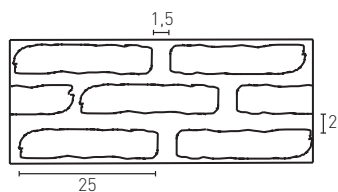

Product	COD	Description	KG			PR
	560	Panel Ladrillo Adobe Dark Join				
			7-8Kg	4Un	48Un	88,0
Installation accessories needed			Estimated yield		Price	
		● MSA-50 Mastic for Joins	1 Cartridge 2-3 Panels	9,5 €		
		● PT-12 Dark Join Paint	1 Bottle 12 Panels	16,0 €		
		● PTE-21 Aged Brown Paint	1 Spray 25 Panels	16,0 €		
Optional installation accessories			Estimated yield		Price	
		○ MSA-3 Mastic for Glue	1 Cartridge 7 Panels	12,0 €		
		● PTE-24 Aged Red Paint	1 Spray 25 Panels	16,0 €		
		● PTX-04 Beige Brick Paint	1 Spray 25 Panels	16,0 €		

Product	COD	Description	KG			PR
	561	Panel Ladrillo Adobe Envej.				
			7-8Kg	4Un	48Un	88,0
Installation accessories needed			Estimated yield		Price	
		● MSA-50 Mastic for Joins Oscuro	1 Cartridge 2-3 Panels	9,5 €		
		● PT-12 Paint Dark Join	1 Bottle 12 Panels	16,0 €		
		● PTX-501 Dark Red Paint	1 Spray 25 Panels	16,0 €		
		COMP-09 Esparto Red	1 Pliego 20 Panels	2,0 €		
Optional installation accessories			Estimated yield		Price	
		○ MSA-3 Mastic for Glue	1 Cartridge 7 Panels	12,0 €		
		● PTX11 Old Red Paint	1 Spray 25 Panels	16,0 €		
		● PTX-500 Light Red Paint	1 Spray 25 Panels	16,0 €		
		● PTX19 Anthracite Paint	1 Spray 25 Panels	16,0 €		

Product	COD	Description	KG			PR
	562	Panel Ladrillo Adobe White				
			7-8Kg	4Un	48Un	88,0
Installation accessories needed			Estimated yield		Price	
		○ MSA-70 Mastic White	1 Cartridge 2-3 Panels	9,5 €		
		○ PTX-10 White Snow	1 Spray 12 Panels	16,0 €		
Optional installation accessories			Estimated yield		Price	
		○ MSA-3 Mastic for Glue	1 Cartridge 7 Panels	12,0 €