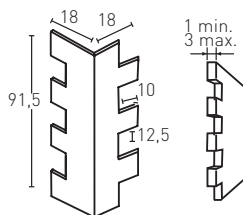

Corner en Pr

Producto	COD	Descripción	KG			PR	HD	€	€
	80	Laja Gallega Sandy White	PR 6-7Kg HD 15-20	PR 4Un HD 25Un	PR 48Un HD 25Un	PR 48Un HD 25Un	PR 48Un HD 25Un	88,0	93,0*
	80-E	Corner Laja Gallega White A.	PR 2-3Kg HD --	PR 4Un HD --	PR 60Un HD --	PR 60Un HD --	PR 60Un HD --	65,0	FBC*
Installation accessories needed			Estimated yield		Price				
		● MSA-10 Mastic for Joins Beige	1 Cartridge 3 Panels	9,5 €					
		● PTX-01 Paint Beige Slate	1 Spray 10 Panels	16,0 €					
		● PTE-22 Paint Aged Grey	1 Spray 20 Panels	16,0 €					
Optional installation accessories			Estimated yield		Price				
		○ MSA-3 Mastic for Glue	1 Cartridge 7 Panels	12,0 €					
		● PTE-24 Paint Aged Red	1 Spray 20 Panels	16,0 €					
		● PTE-21 Paint Aged Brown	1 Spray 20 Panels	16,0 €					