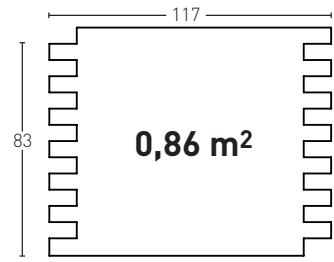

79

- E** Terroso Caleado
- EN** Earthi Whitewashed
- FR** Terreaux Caleado
- DE** Sand Kalk
- I** Terroso Sfarinato
- NL** Aarde Whitewash

Producto	COD	Descripción	KG			PR	HD	€	€	
	76	Panel Ladrillo Rustico A. Cal.	PR 6-7Kg	HD 15-20	PR 5Un	HD 25Un	PR 60Un	HD 25Un	88,0	93,0
	76-E	Corner Ladrillo Rustico A. Cal.	PR 3Kg	HD --	PR 4Un	HD --	PR 30Un	HD --	65,0	--
Installation accessories needed			Estimated yield		Price					
		● MSA-50 Mastic for Joints	1 Cartridge 2-3 Panels		9,5 €					
		● PT-12 Dark Join Paint	1 Bottle 12 Panels		16,0 €					
		○ PTE-33 Aged Caleado Comp6 Bottle	1 Spray 12 Panels		16,0 €					
Optional installation accessories			Estimated yield		Price					
		○ MSA-3 Mastic for Glue	1 Cartridge 7 Panels		12,0 €					
		● PTX-34 Arcilloso Brick	1 Spray 25 Panels		16,0 €					
		● PTX-35 Arcilloso Brick	1 Spray 25 Panels		16,0 €					