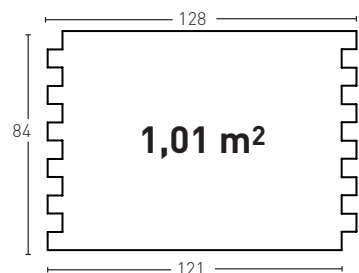

534

- **E** Marrón Tierra
- **EN** Earthy Brown
- **FR** Marron Terre
- **DE** Erdbraun
- **I** Marrone Terra
- **NL** Aardebruin

535

- **E** Natural
- **EN** Natural
- **FR** Naturel
- **DE** Natur
- **I** Natural
- **NL** Naturel

Product	COD	Description	KG			PR
	534	Panel Ladrillo Loft M. Tierra	8-9Kg	3Un	36Un	88,0
	534-E	Corner Ladrillo Loft M. Tierra	4-5Kg	6Un	30Un	65,0
Installation accessories needed		Estimated yield	Price			
		MSA-10 Mastic Beige Slate	1 Cartridge 2 Panels	9,5 €		
		PTX-01 Beige Slate Paint	1 Spray 12 Panels	16,0 €		
		PTX-07 Ochre Paint	1 Spray 25 Panels	16,0 €		
Optional installation accessories		Estimated yield	Price			
	☐	MSA-3 Mastic for Glue	1 Cartridge 7 Panels	12,0 €		
	☐	PTX-59 Brown Paint	1 Spray 25 Panels	16,0 €		
	☐	PTE-31 Oxide Paint	1 Spray 25 Panels	16,0 €		
	☐	PTX-501 Dark Red Paint	1 Spray 25 Panels	16,0 €		

Product	COD	Description	KG			PR
	535	Panel Ladrillo Loft Natural	8-9Kg	3Un	36Un	88,0
	535-E	Corner Ladrillo Loft Natural	4-5Kg	6Un	30Un	65,0
Installation accessories needed		Estimated yield	Price			
		MSA-50 Mastic for Joins	1 Cartridge 2 Panels	9,5 €		
		PT-12 Dark Join Paint	1 Bottle 12 Panels	16,0 €		
		PTX-56 Cream Paint	1 Spray 25 Panels	16,0 €		
Optional installation accessories		Estimated yield	Price			
	☐	MSA-3 Mastic for Glue	1 Cartridge 7 Panels	12,0 €		
	☐	PTX-34 Arcilloso Brick Paint	1 Spray 25 Panels	16,0 €		
	☐	PTX-58 Dark Brown Paint	1 Spray 25 Panels	16,0 €		
	☐	PTX-31 Yellow Oxide Paint	1 Spray 25 Panels	16,0 €