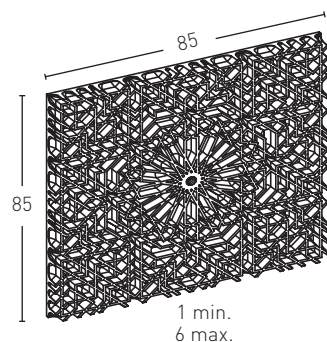

0,72 m²

Product	COD	Description	KG			€
	LF-700	Panel Sensation Italian White	18Kg	2Un	24Un	93,0
Installation accessories needed		Estimated yield	Price			
	☐ MSA-120 Mastic For Glue LifeStyle	1 Cartridge 3 Panels	12,0 €			
	☐ MSA-110 Mastic LifeStyle	apro	13,0 €			
		1 Bottle 6 Panels aprox				
Optional installation accessories		Estimated yield	Price			
	☐ PTX-20 White Paint	1 Spray 10-15 Panels	16,0 €