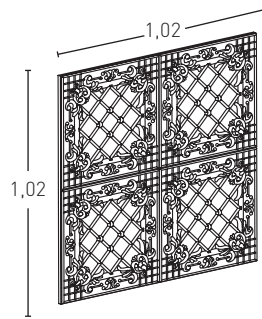

- **1033**
  - **E** Decape Marrón
  - **EN** Brown Decape
  - **FR** Marron Decape
  - **DE** Braun Lasiert
  - **I** Marrone Decape
  - **NL** Bruin Decape
- **1034**
  - **E** Decape Gris
  - **EN** Grey Decape
  - **FR** Grey Decape
  - **DE** Grau Lasiert
  - **I** Grigio Decape
  - **NL** Grijs Decape
- **1035**
  - **E** Oxido
  - **EN** Rusty
  - **FR** Oxidé
  - **DE** Rost
  - **I** Ossido
  - **NL** Roest

Product	COD	Description				
	1033	Panel Blair Decape Brown	7-8Kg	4Un	48Un	88,0
Installation accessories needed			Estimated yield		Price	
	☐ MSA-70 Mastic for Joins White	1 Cartridge 4 Panels			9,5 €	
	☐ PTX-71 Decape Italian White Paint	1 Spray 12 Panels			16,0 €	
	☒ PTX-73 Paint Decape Marrón	1 Spray 25 Panels			16,0 €	
Optional installation accessories			Estimated yield		Price	
	☐ MSA-3 Mastic for Glue	1 Cartridge 7 Panels			12,0 €	

Product	COD	Description				
	1034	Panel Blair Decape Grey	7-8Kg	4Un	48Un	88,0
Installation accessories needed			Estimated yield		Price	
	☐ MSA-70 Mastic for Joins White	1 Cartridge 4 Panels			9,5€	
	☐ PTX-71 Decape Italian White Paint	1 Spray 12 Panels			16,0 €	
	☒ PTX-74 Decape Grey Paint	1 Spray 25 Panels			16,0 €	
Optional installation accessories			Estimated yield		Price	
	☐ MSA-3 Mastic for Glue	1 Cartridge 7 Panels			12,0 €	

Product	COD	Description				
	1035	Panel Blair Oxide	7-8Kg	4Un	48Un	93,0
Installation accessories needed			Estimated yield		Price	
	☒ MSA-60 Mastic for Joins Anthracite	1 Cartridge 4 Panels			9,5 €	
	☒ PTX-24 Cement Oxide Paint	1 Spray 12 Panels				
	☒ PTE-28 Aged Oxide+COMP6 (Bottle)	1 Spray 12 Panels				
	☐ BR-01 Spray finish Oxide Paint	1 Spray 20 Panels				
Optional installation accessories			Estimated yield		Price	
	☐ MSA-3 Mastic for Glue	1 Cartridge 7 Panels			12,0 €