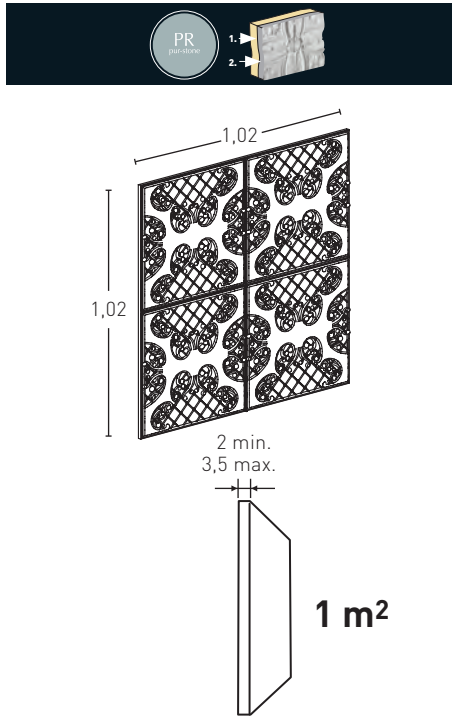

- **1013**
  - **E** Decape Marrón
  - **EN** Brown Decape
  - **FR** Marron Decape
  - **DE** Braun Lasiert
  - **I** Marrone Decape
  - **NL** Bruin Decape
- **1014**
  - **E** Decape Gris
  - **EN** Grey Decape
  - **FR** Grey Decape
  - **DE** Grau Lasiert
  - **I** Grigio Decape
  - **NL** Grijs Decape
- **1015**
  - **E** Oxido
  - **EN** Rusty
  - **FR** Oxidé
  - **DE** Rost
  - **I** Ossido
  - **NL** Roest

1 m²

Product	COD	Description				
	1013	Panel Ashford Decape Brown	7-8Kg	4Un	48Un	88,0
		Installation accessories needed	Estimated yield	Price		
	☐	MSA-70 Mastic for Joins White	1 Cartridge 4 Panels	9,5 €		
	☐	PTX-71 Decape Italian White Paint	1 Spray 12 Panels	16,0 €		
	☒	PTX-73 Paint Decape Masrrón	1 Spray 25 Panels	16,0 €		
		Optional installation accessories	Estimated yield	Price		
	☐	MSA-3 Mastic for Glue	1 Cartridge 7 Panels	12,0 €		

Product	COD	Description				
	1014	Panel Ashford Decape Grey	7-8Kg	4Un	48Un	88,0
		Installation accessories needed	Estimated yield	Price		
	☐	MSA-70 Mastic for Joins White	1 Cartridge 4 Panels	9,5 €		
	☐	PTX-71 Decape Italian White Paint	1 Spray 12 Panels	16,0 €		
	☒	PTX-74 Decape Grey Paint	1 Spray 25 Panels	16,0 €		
		Optional installation accessories	Estimated yield	Price		
	☐	MSA-3 Mastic for Glue	1 Cartridge 7 Panels	12,0 €		

Product	COD	Description				
	1015	Panel Ashford Oxide	7-8Kg	4Un	48Un	93,0
		Installation accessories needed	Estimated yield	Price		
	☒	MSA-60 Mastic for Joins Anthracite	1 Cartridge 4 Panels	9,5 €		
	☒	PTX-24 Cement Oxide Paint	1 Spray 12 Panels			
	☒	PTE-28 Aged Oxide+COMP6 (Bottle)	1 Spray 12 Panels			
	☐	BR-01 Spray finish Oxide Paint	1 Spray 12 Panels			
		Optional installation accessories	Estimated yield	Price		
	☐	MSA-3 Mastic for Glue	1 Cartridge 7 Panels	12,0 €