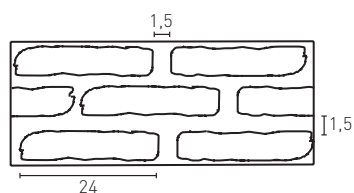

E Blanco Antiguo
EN Old White
FR Blanc Antique
DE Altweiss
I Bianco Antico
NL Oud Wit

E Marrón
EN Brown
FR Marron
DE Braun
I Marrone
NL Bruin

Product	COD	Description	KG			PR
	532	Panel Ladrillo Loft Old White	8-9Kg	3Un	36Un	88,0
	532-E	Corner Ladrillo Loft Old White	4-5Kg	6Un	30Un	65,0
Installation accessories needed			Estimated yield	Price		
	☐	MSA-70 Mastic White	1 Cartridge 2 Panels	9,5 €		
	☐	PTX-20 White Paint	1 Spray 12 Panels	16,0 €		
	☒	PTX-51 White Blue Paint	1 Spray 12 Panels	16,0 €		
Optional installation accessories			Estimated yield	Price		
	☐	MSA-3 Mastic for Glue	1 Cartridge 7 Panels	12,0 €		
	☒	PTE-24 Oxide Red Paint	1 Spray 25 Panels	16,0 €		
	☒	PTE-21 Aged Brown Paint	1 Spray 25 Panels	16,0 €		

Product	COD	Description	KG			PR
	533	Panel Ladrillo Loft Brown	8-9Kg	3Un	36Un	88,0
	533-E	Corner Ladrillo Loft Brown	4-5Kg	6Un	30Un	65,0
Installation accessories needed			Estimated yield	Price		
	☒	MSA-50 Mastic for Joins	1 Cartridge 2 Panels	9,5 €		
	☒	PT-12 Dark Join Paint	1 Bottle 12 Panels	16,0 €		
	☒	PTX-56 Cream Paint	1 Spray 25 Panels	16,0 €		
Optional installation accessories			Estimated yield	Price		
	☐	MSA-3 Mastic for Glue	1 Cartridge 7 Panels	12,0 €		
	☒	PTX-57 Brown Brick Paint	1 Spray 25 Panels	16,0 €		
	☒	PTX-58 Light Brown Paint	1 Spray 25 Panels	16,0 €		
	☒	PTX19 Anthracite Paint	1 Spray 25 Panels	16,0 €