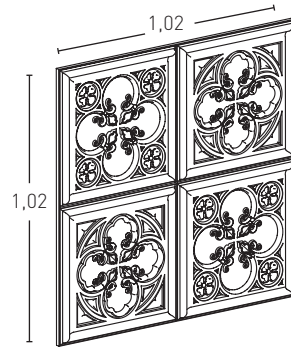

- **E** Decape Marrón
- **EN** Brown Decape
- **FR** Marron Decape
- **DE** Braun Lasiert
- **I** Marrone Decape
- **NL** Bruin Decape

- **E** Decape Gris
- **EN** Grey Decape
- **FR** Grey Decape
- **DE** Grau Lasiert
- **I** Grigio Decape
- **NL** Grijs Decape

- **E** Oxido
- **EN** Rusty
- **FR** Oxi  
- **DE** Rost
- **I** Ossido
- **NL** Roest

2,5 min.
4 max.

1 m²

Product	COD	Description				
	1003	Panel Alhambra Decape Brown	8-9Kg	4Un	48Un	88,0
Installation accessories needed			Estimated yield		Price	
	☐	MSA-70 Mastic for Joins White	1 Cartridge 4 Panels	9,5 €		
	☐	PTX-71 Decape Italian White Paint	1 Spray 12 Panels	16,0 €		
	☒	PTX-73 Paint Decape Marr��n	1 Spray 25 Panels	16,0 €		
Optional installation accessories			Estimated yield		Price	
	☐	MSA-3 Mastic for Glue	1 Cartridge 7 Panels	12,0 €		

Product	COD	Description				
	1004	Panel Alhambra Decape Grey	8-9Kg	4Un	48Un	88,0
Installation accessories needed			Estimated yield		Price	
	☐	MSA-70 Mastic for Joins White	1 Cartridge 4 Panels	9,5 €		
	☐	PTX-71 Decape Italian White Paint	1 Spray 12 Panels	16,0 €		
	☒	PTX-74 Decape Grey Paint	1 Spray 25 Panels	16,0 €		
Optional installation accessories			Estimated yield		Price	
	☐	MSA-3 Mastic for Glue	1 Cartridge 7 Panels	12,0 €		

Product	COD	Description				
	1005	Panel Alhambra Oxide	8-9Kg	4Un	48Un	93,0
Installation accessories needed			Estimated yield		Price	
	☒	MSA-60 Mastic for Joins Anthracite	1 Cartridge 4 Panels	9,5 €		
	☒	PTX-24 Cement Oxide Paint	1 Spray 12 Panels			
	☒	PTE-28 Aged Oxide+COMP6 (Bottle)	1 Spray 12 Panels			
	☐	BR-01 Spray finish Oxide Paint	1 Spray 20 Panels			
Optional installation accessories			Estimated yield		Price	
	☐	MSA-3 Mastic for Glue	1 Cartridge 7 Panels	12,0 €