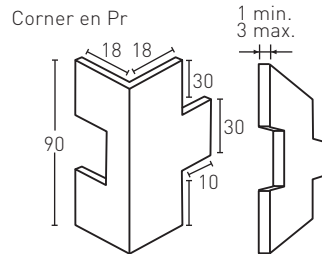

- **E** Marrón Arena
- **EN** Sandy Brown
- **FR** Brown Sable
- **DE** Sand Braun
- **I** Browne Sabbia
- **NL** Antiek lichtbruin

- **E** Blanco Arena
- **EN** Sandy White
- **FR** Sable Blanc
- **DE** Sand Weiss
- **I** Bianco Sabbia
- **NL** Antiek wit

- **E** Blanco Italia
- **EN** Italian White
- **FR** Blanc Cassé
- **DE** Italienisches Weiss
- **I** Bianco Italia
- **NL** Wit

Producto	COD	Descripción	KG			PR	HD			
	11	Panel M.Regular Sandy Brown	6-7Kg	15-20	4Un	25Un	48Un	25Un	88,0	93,0 *
	11-E	Corner M.RegularSandy Brown	2-3Kg	--	4Un	--	60Un	--	65,0	FBC *
Installation accessories needed			Estimated yield		Price					
		● MSA-20 Mastic for Joins Beige	1 Cartridge 2-3 Panels		9,5 €					
		● PTX-02 Beige Joins Paint	1 Spray 10 Panels		16,0 €					
		○ PTE-33 Caleado + Comp-6 (Bottle)	1 Spray 15 Panels		16,0 €					
Optional installation accessories			Estimated yield		Price					
		○ MSA-3 Mastic for Glue	1 Cartridge 7 Panels		12,0 €					
		● PTE-31 Aged skin Paint	1 Spray 20 Panels		16,0 €					
		● PTE-36 Aged Red Paint	1 Spray 20 Panels		16,0 €					

Producto	COD	Descripción	KG			PR	HD			
	12	Panel M.Regular Sandy White	6-7Kg	15-20	4Un	25Un	48Un	25Un	88,0	93,0 *
	12-E	Corner M.Regular Sandy White	2-3Kg	--	4Un	--	60Un	--	65,0	FBC *
Installation accessories needed			Estimated yield		Price					
		● MSA-10 Mastic for Joins Beige	1 Cartridge 2-3 Panels		9,5 €					
		● PTX-01 Beige Slate Paint	1 Spray 10 Panels		16,0 €					
		● PTE-21 Aged Brown Paint	1 Spray 20 Panels		16,0 €					
Optional installation accessories			Estimated yield		Price					
		○ MSA-3 Mastic for Glue	1 Cartridge 7 Panels		12,0 €					
		● PTE-24 Aged Red Paint	1 Spray 20 Panels		16,0 €					

Producto	COD	Descripción	KG			PR	HD			
	13	Panel M.Regular Italian White	6-7Kg	15-20	4Un	25Un	48Un	25Un	88,0	93,0 *
	13-E	Corner M.Regular Italian White	2-3Kg	--	4Un	--	60Un	--	65,0	FBC *
Installation accessories needed			Estimated yield		Price					
		○ MSA-70 Mastic for Joins White	1 Cartridge 2-3 Panels		9,5 €					
		○ PTX-20 Italian White Paint	1 Spray 8 Panels		16,0 €					
		● PTE-22 Aged Grey Paint	1 Spray 20 Panels		16,0 €					
Optional installation accessories			Estimated yield		Price					
		○ MSA-3 Mastic for Glue	1 Cartridge 7 Panels		12,0 €					
		● PTE-24 Aged Red Paint	1 Spray 20 Panels		16,0 €					

* Check delivery date