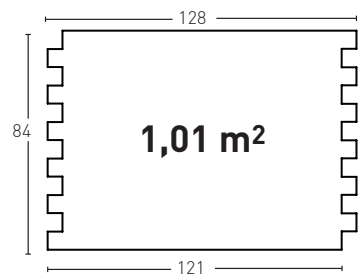

- **E** Industrial
- **EN** Industrial
- **FR** Industrial
- **DE** Industrial
- **I** Industrial
- **NL** Industrial

Product	COD	Description	KG			
	536	Panel Ladrillo Loft Industrial	8-9Kg	3Un	36Un	88,0
	536-E	Corner Ladrillo Loft Ind.	4-5Kg	6Un	30Un	65,0
Installation accessories needed			Estimated yield	Price		
	● MSA-50 Mastic for Joins		1 Cartridge 2 Panels	9,5 €		
	● PT-12 Dark Join Paint		1 Bottle 12 Panels	16,0 €		
	○ PTE-33 Aged Caleado+Comp6 Bottle		1 Spray 10 Panels	16,0 €		
Optional installation accessories			Estimated yield	Price		
	○ MSA-3 Mastic for Glue		1 Cartridge 7 Panels	12,0 €		
	● PTX-80 Brown Brick Paint		1 Spray 25 Panels	16,0 €		
	● PTX-09 Brown Stone Paint		1 Spray 25 Panels	16,0 €