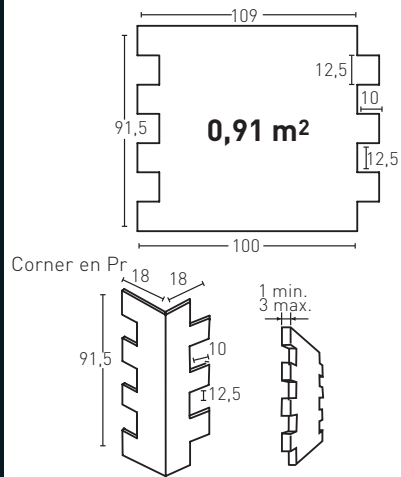

83

- **E** Antracita
- **EN** Anthracite Grey
- **FR** Grey Anthracite
- **DE** Anthrazit Braun
- **I** Grigio Antracite
- **NL** Zwart

0,91 m²

* Check delivery date

Producto	COD	Descripción				PR	HD	PR	HD	
		83 Laja Gallega Anthracite	6-7Kg	15-20	3Un	25Un	36Un	25Un	88,0	93,0*
		83-E Corner Laja Gallega Anthracite	2-3Kg	--	1Un	--	31Un	--	65,0	FBC*
Installation accessories needed			Estimated yield		Price					
	● MSA-60 Mastic for Joins Anthracite		1 Cartridge 2-3 Panels		9,5 €					
	● PTX-19 Paint Anthracite		1 Spray 6 Panels		16,0 €					
Optional installation accessories			Estimated yield		Price					
	○ MSA-3 Mastic for Glue		1 Cartridge 7 Panels		12,0 €