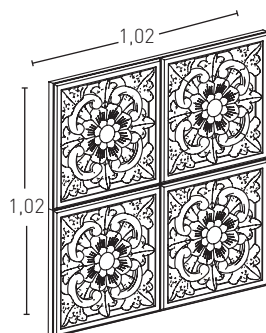

1070

E Blanco Italia
EN Italian White
FR Blanc Cassé
DE Italienisches Weiss
I Bianco Italia
N Wit

1071

E Blanco Envejecido
EN Aged White
FR Blanc Vielli
DE Weiß Veraltet
I Bianco invecchiato
NL Oude witte

1072

E Decape Ocre
EN Ochre Decape
FR Ocre Decape
DE Ocker Lasiert
I Ocra Decape
NL Oker Decape

3 min.
4,5 max.

1 m²

Product	COD	Description	KG			PR €
	1070	Panel Windsor Italian White	7-8Kg	3Un	48Un	88,0
Installation accessories needed			Estimated yield	Price		
	☐	MSA-70 Mastic for Joins White	1 Cartridge 4 Panels	9,5 €		
	☐	PTX-20 Italian White Paint	1 Spray 12 Panels	16,0 €		
Optional installation accessories			Estimated yield	Price		
	☐	MSA-3 Mastic for Glue	1 Cartridge 7 Panels	12,0 €		

Product	COD	Description	KG			PR €
	1071	Panel Windsor Aged White	7-8Kg	3Un	48Un	88,0
Installation accessories needed			Estimated yield	Price		
	☐	MSA-70 Mastic for Joins White	1 Cartridge 4 Panels	9,5 €		
	☐	PTX-20 Italian White Paint	1 Spray 12 Panels	16,0 €		
	☒	PTE-22 Aged Grey Paint	1 Spray 25 Panels	16,0 €		
Optional installation accessories			Estimated yield	Price		
	☐	MSA-3 Mastic for Glue	1 Cartridge 7 Panels	12,0 €		

Product	COD	Description	KG			PR €
	1072	Panel Windsor Decape Ocre	7-8Kg	3Un	48Un	88,0
Installation accessories needed			Estimated yield	Price		
	☐	MSA-70 Mastic White	1 Cartridge 4 Panels	9,5 €		
	☐	PTX-71 Decape Italian White Paint	1 Spray 12 Panels	16,0 €		
	☒	PTX-72 Decape Ocre Paint	1 Spray 25 Panels	16,0 €		
Optional installation accessories			Estimated yield	Price		
	☐	MSA-3 Mastic for Glue	1 Cartridge 7 Panels	12,0 €