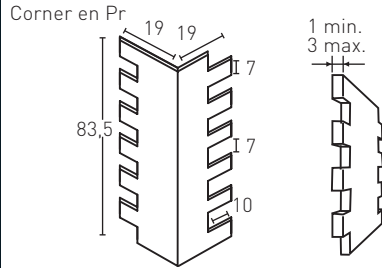

1. **E** Blanco Italia
   - **EN** Italian White
   - **FR** Blanc Cassé
   - **DE** Italienisches Weiss
   - **I** Bianco Italia
   - **NL** Wit
3. **E** Gris Glaro Combinado
   - **EN** Two Light Tone
   - **FR** Grey Combiné Foncé
   - **DE** Kobinierte Lichtgrau
   - **I** Grigio Chiaro Combinata
   - **NL** Lichtgrijs Meerkleurig

* Check delivery date

Producto	COD	Descripción	KG			PR	HD
		164 Laja Fina Italian White	6-7Kg 15-20	4Un 25Un	48Un 25Un	88,0	93,0*
		164-E Corner Laja Fina Italian White	2-3Kg --	2Un --	30Un --	65,0	FBC*
Installation accessories needed			Estimated yield		Price		
	☐	MSA-70 Mastic for Joins Beige	1 Cartridge 2-3 Panels		9,50 €		
	☐	PTX-20 Paint Italian White	1 Spray 8 Panels		16,0 €		
Optional installation accessories			Estimated yield		Price		
	☐	MSA-3 Mastic for Glue	1 Cartridge 7 Panels		16,0 €		

Producto	COD	Descripción	KG			PR	HD
		165 Laja Fina Two Light Tone	6-7Kg 15-20	4Un 25Un	48Un 25Un	88,0	93,0*
		165-E Corner Laja Two Light Tone	2-3Kg --	2Un --	30Un --	65,0	FBC*
Installation accessories needed			Estimated yield		Price		
	☒	MSA-10 Mastic for Joins Beige	1 Cartridge 2-3 Panels		9,5 €		
	☒	PTX-01 Paint Beige Slate	1 Spray 10 Panels		16,0 €		
	☒	PTE-21 Paint Aged Brown	1 Spray 20 Panels		16,0 €		
Optional installation accessories			Estimated yield		Price		
	☐	MSA-3 Mastic for Glue	1 Cartridge 7 Panels		12,0 €		
	☒	PTX-53 Paint Light Grey	1 Spray 20 Panels		16,0 €		
	☒	PTX-37 Paint Grey II	1 Spray 20 Panels		16,0 €