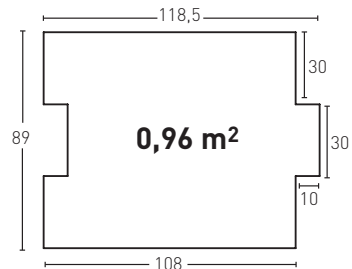

- **75**
  E Iberico
  EN Iberian
  FR Iberico
  DE Iberico
  I Iberico
  NL Zandkleur
- **MPR-07**
  E Iberico
  EN Iberian
  FR Iberico
  DE Iberico
  I Iberico
  NL Zandkleur
- **MPR-09**
  E Iberico
  EN Iberian
  FR Iberico
  DE Iberico
  I Iberico
  NL Zandkleur

1 min.
3 max.