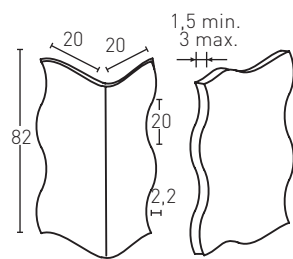

110

- **E** Ocre
- **EN** Ochre
- **FR** Ochre
- **DE** Ocker
- **I** Ocra
- **N** Zandkleur

Product	COD	Description	KG			€
	110	Panel M.Renacimeinto	6-7Kg	3Un	36Un	88,0
	110-E	Corner M.Renacimeinto	2-3Kg	3Un	45Un	65,0
Installation accessories needed		Estimated yield	Price			
		● MSA-90 Mastic de Ochre	1 Cartridge 2-3 Panels	9,5 €		
		● PTX-05 Beige Stone Paint	1 Spray 10 Panels	16,0 €		
		● PTE-21 Aged Brown Paint	1 Spray 20 Panels	16,0 €		
		● PTX-17 Join green Paint	1 Spray 20 Panels	16,0 €		
Optional installation accessories		Estimated yield	Price			
		○ MSA-3 Mastic for Glue	1 Cartridge 7 Panels	12,0 €		
		● PTE-36 Aged Red Paint	1 Spray 20 Panels	16,0 €		
		● PTE-26 Aged Ochre Paint	1 Spray 20 Panels	16,0 €		
		○ PTE-33 Aged White Paint	1 Spray 20 Panels	16,0 €