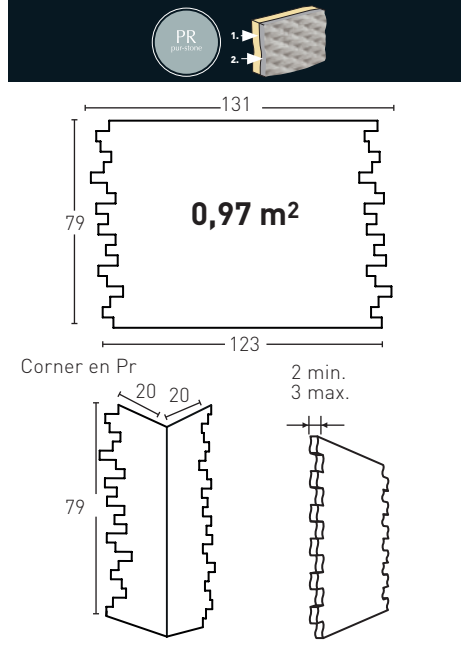

360

- **E** Ochre
- **EN** Ochre
- **FR** Ochre
- **DE** Ocker
- **I** Ocra
- **NL** Oker

361

- **E** Bianco Italia
- **EN** Italian White
- **FR** Blanc Cassé
- **DE** Italienisches Weiss
- **I** Bianco Italia
- **NL** Wit

362

- **E** Antracita
- **EN** Anthracite
- **FR** Anthracite
- **DE** Anthrazit
- **I** Antracite
- **NL** Zwart

* Check delivery date

Producto	COD	Descripción	KG			PR	HD	€	€
	360	Panel Deluxe Ochre	PR 6-7Kg HD 15-20	PR 4Un HD 25Un	PR 48Un HD 25Un	88,0	93,0		
	360-E	Corner Deluxe Ochre	PR 2-3Kg HD --	PR 4Un HD --	PR 60Un HD --	65,0	FBC*		
Installation accessories needed			Estimated yield		Price				
		● MSA-90 Mastic for Joins	1 Cartridge 3-4 Panels		9,5 €				
		● PTX-05 Beige Stone Paint	1 Spray 10 Panels		16,0 €				
		● PTE-26 Aged Ochre Paint	1 Spray 25 Panels		16,0 €				
Optional installation accessories			Estimated yield		Price				
		○ MSA-3 Mastic for Glue	1 Cartridge 7 Panels		12,0 €				
		● PTE-35 Aged Oxide Paint	1 Spray 25 Panels		16,0 €				

Producto	COD	Descripción	KG			PR	HD	€	€
	361	Panel Deluxe Italian White	PR 6-7Kg HD 15-20	PR 4Un HD 25Un	PR 48Un HD 25Un	88,0	93,0		
	361-E	Corner Deluxe Italian White	PR 2-3Kg HD --	PR 4Un HD --	PR 60Un HD --	65,0	FBC*		
Installation accessories needed			Estimated yield		Price				
		○ MSA-70 Mastic for Joins White	1 Cartridge 3-4 Panels		9,5 €				
		○ PTX-20 Italian White Paint	1 Spray 8 Panels		16,0 €				
Optional installation accessories			Estimated yield		Price				
		○ MSA-3 Mastic for Glue	1 Cartridge 7 Panels		12,0 €				
		● PTE-22 Aged Grey Paint	1 Spray 25 Panels		16,0 €				

Producto	COD	Descripción	KG			PR	HD	€	€
	362	Panel Deluxe Anthracite	PR 6-7Kg HD 15-20	PR 4Un HD 25Un	PR 48Un HD 25Un	88,0	93,0		
	362-E	Corner Deluxe Anthracite	PR 2-3Kg HD --	PR 4Un HD --	PR 60Un HD --	65,0	FBC*		
Installation accessories needed			Estimated yield		Price				
		● MSA-60 Mastic for Joins Anthracite	1 Cartridge 3-4 Panels		9,5 €				
		● PTX-19 Anthracite Paint	1 Spray 6 Panels		16,0 €				
Optional installation accessories			Estimated yield		Price				
		○ MSA-3 Mastic for Glue	1 Cartridge 7 Panels		12,0 €