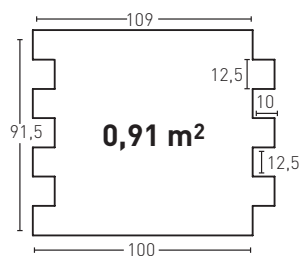

Corner en Pr

Producto	COD	Descripción	KG			PR	HD	€	€
	80	Laja Gallega Sandy White	PR 6-7Kg HD 15-20	PR 4Un HD 25Un	PR 48Un HD 25Un	PR 48Un HD 25Un	PR 48Un HD 25Un	88,0	93,0*
	80-E	Corner Laja Gallega White A.	PR 2-3Kg HD --	PR 4Un HD --	PR 60Un HD --	PR 60Un HD --	PR 60Un HD --	65,0	FBC*
Installation accessories needed			Estimated yield		Price				
		● MSA-10 Mastic for Joins Beige	1 Cartridge 3 Panels	9,5 €					
		● PTX-01 Paint Beige Slate	1 Spray 10 Panels	16,0 €					
		● PTE-22 Paint Aged Grey	1 Spray 20 Panels	16,0 €					
Optional installation accessories			Estimated yield		Price				
		○ MSA-3 Mastic for Glue	1 Cartridge 7 Panels	12,0 €					
		● PTE-24 Paint Aged Red	1 Spray 20 Panels	16,0 €					
		● PTE-21 Paint Aged Brown	1 Spray 20 Panels	16,0 €					