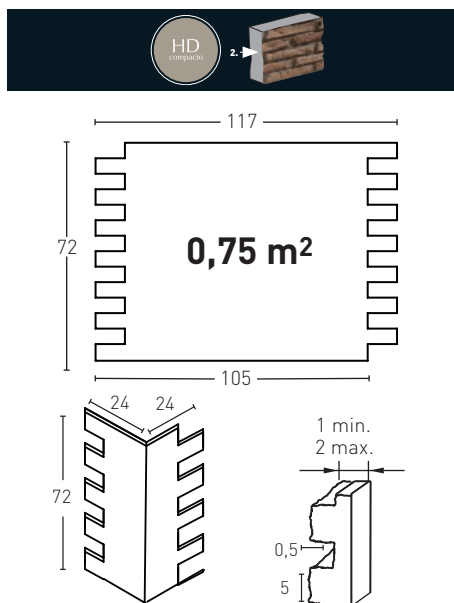

72	E	Envejecido Caleado
	EN	Aged Whitewashed
	FR	Vieilli Caleado
	DE	Vealtet Kalk
73	I	Invecchiato Sfrinato
	NL	Rood Whitewash
	E	Terroso
74	EN	Earthy
	FR	Terreaux
	DE	Sand
	I	Terroso
	NL	Aarde
	E	Arcilloso
EN	Clay	
FR	Argile	
DE	Ton	
I	Argilloso	
NL	Klei	

Producto	COD	Descripción	KG			PR	HD	€	€	
	72	Panel Ladrillo Rustico Env.	PR 6-7Kg	HD 15-20	PR 5Un	HD 25Un	PR 60Un	HD 25Un	88,0	93,0
	72-E	Corner Ladrillo Rustico Env.	PR 3Kg	HD --	PR 4Un	HD --	PR 30Un	HD --	65,0	--
Installation accessories needed			Estimated yield		Price					
		● MSA-50 Mastic for Joints	1 Cartridge 2-3 Panels		9,5 €					
		● PT-12 Dark Join Paint	1 Bottle 12 Panels		16,0 €					
		○ PTE-33 Aged.Caleado + Comp6 Bottle	1 Spray 12 Panels		16,0 €					
Optional installation accessories			Estimated yield		Price					
		○ MSA-3 Mastic for Glue	1 Cartridge 7 Panels		12,0 €					
		● PTX-11 Old Red Paint	1 Spray 25 Panels		16,0 €					

Producto	COD	Descripción	KG			PR	HD	€	€	
	73	Panel Ladrillo Rustico Terr.	PR 6-7Kg	HD 15-20	PR 5Un	HD 25Un	PR 60Un	HD 25Un	88,0	93,0
	73-E	Corner Ladrillo Rustico Terr.	PR 3Kg	HD --	PR 4Un	HD --	PR 30Un	HD --	65,0	--
Installation accessories needed			Estimated yield		Price					
		● MSA-50 Mastic for Joints	1 Cartridge 2-3 Panels		9,5 €					
		● PT-12 Dark Join Paint	1 Bottle 12 Panels		16,0 €					
		● PTE-21 Aged Brown Paint	1 Spray 25 Panels		16,0 €					
Optional installation accessories			Estimated yield		Price					
		○ MSA-3 Mastic for Glue	1 Cartridge 7 Panels		12,0 €					
		● PTX-32 Terroso Brick	1 Spray 25 Panels		16,0 €					
		● PTX-33 Terroso Brick	1 Spray 25 Panels		16,0 €					

Producto	COD	Descripción	KG			PR	HD	€	€	
	74	Panel Ladrillo Rustico Arc.	PR 6-7Kg	HD 15-20	PR 5Un	HD 25	PR 60Un	HD 25Un	88,0	93,0
	74-E	Corner Ladrillo Rustico Arc.	PR 3Kg	HD --	PR 4Un	HD --	PR 30Un	HD --	65,0	--
Installation accessories needed			Estimated yield		Price					
		● MSA-50 Mastic for Joints	1 Cartridge 2-3 Panels		9,5 €					
		● PT-12 Dark Join Paint	1 Bottle 12 Panels		16,0 €					
		● PTE-21 Aged Brown Paint	1 Spray 25 Panels		16,0 €					
Optional installation accessories			Estimated yield		Price					
		○ MSA-3 Mastic for Glue	1 Cartridge 7 Panels		12,0 €					
		● PTX-34 Arcilloso Brick	1 Spray 25 Panels		16,0 €					
		● PTX-35 Arcilloso Brick	1 Spray 25 Panels		16,0 €