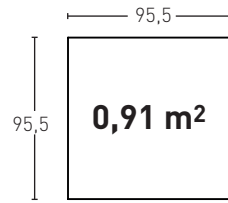

920	E	Grís
	EN	Grey
	FR	Grey
	DE	Grau
	I	Grigio
921	NL	Grijs
	E	Oxido
	EN	Rusty
	FR	Oxidé
	DE	Rost
922	I	Ossido
	NL	Roest
	E	Antracita
	EN	Anthracite
	FR	Anthracite
	DE	Anthrazit
	I	Antracite
	NL	Zwart

2 min.
3 max.