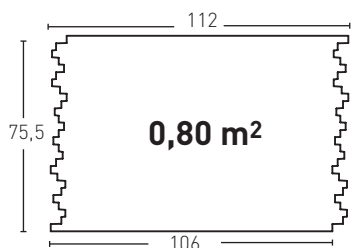

PIZARRA ALPES

- **440**
  - **E** Blanco Arena
  - **EN** Sandy White
  - **FR** Sable Blanc
  - **DE** Sand Weiss
  - **I** Bianco Sabbia
  - **NL** Antiek wit
- **441**
  - **E** Marrón
  - **EN** Brown
  - **FR** Brown
  - **DE** Braun
  - **I** Brownie
  - **NL** Bruin
- **442**
  - **E** Gris
  - **EN** Grey
  - **FR** Grey
  - **DE** Grau
  - **I** Grigio
  - **NL** Grijs

* Check delivery date

Producto	COD	Descripción	KG			PR	HD	€	€	
		440 Panel P.Alpes Sandy White	8-9Kg	15-20	3Un	25Un	36Un	25Un	88,0	93,0
		440-E Corner P.Alpes Sandy White	3-4Kg	--	3Un	--	45Un	--	65,0	FBC*
Installation accessories needed			Estimated yield		Price					
		● MSA-10 Mastic for Joins Beige	1 Cartridge 2-3 Panels		9,5 €					
		● PTX-01 Beige Slate Paint	1 Spray 10 Panels		16,0 €					
		● PTE-22 Aged Grey Paint	1 Spray 20 Panels		16,0 €					
Optional installation accessories			Estimated yield		Price					
		○ MSA-3 Mastic for Glue	1 Cartridge 7 Panels		12,0 €					
		● PTE-24 Aged Red Paint	1 Spray 20 Panels		16,0 €					
		● PTE-21 Aged Brown Paint	1 Spray 20 Panels		16,0 €					

Producto	COD	Descripción	KG			PR	HD	€	€	
		441 Panel P. Alpes Brown	8-9Kg	15-20	3Un	25Un	36Un	25Un	88,0	93,0
		441-E Corner P. Alpes Brown	3-4Kg	--	3Un	--	45Un	--	65,0	FBC*
Installation accessories needed			Estimated yield		Price					
		● MSA-80 Mastic for Joins Brown	1 Cartridge 2- 3 Panels		9,5 €					
		● PTX-09 Brown Paint	1 Spray 10 Panels		16,0 €					
		● PTE-35 Aged oxide Paint	1 Spray 20 Panels		16,0 €					
Optional installation accessories			Estimated yield		Price					
		○ MSA-3 Mastic for Glue	1 Cartridge 7 Panels		12,0 €					
		● PTE-37 Aged Brown Paint	1 Spray 20 Panels		16,0 €					

Producto	COD	Descripción	KG			PR	HD	€	€	
		442 Panel P. Alpes Grey	8-9Kg	15-20	3Un	25Un	36Un	25Un	88,0	93,0
		442-E Corner P. Alpes Grey	3-4Kg	--	3Un	--	45Un	--	65,0	FBC*
Installation accessories needed			Estimated yield		Price					
		● MSA-30 Mastic for Joins Grey	1 Cartridge 2- 3 Panels		9,5 €					
		● PTX-03 Grey Paint	1 Spray 10 Panels		16,0 €					
		COMP-09 Esparto Red	1 Pliego 20 Panels		2,0 €					
Optional installation accessories			Estimated yield		Price					
		○ MSA-3 Mastic for Glue	1 Cartridge 7 Panels		12,0 €					
		● PTE-24 Aged Red Paint	1 Spray 20 Panels		16,0 €					
		● PTE-21 Aged Brown Paint	1 Spray 20 Panels		16,0 €