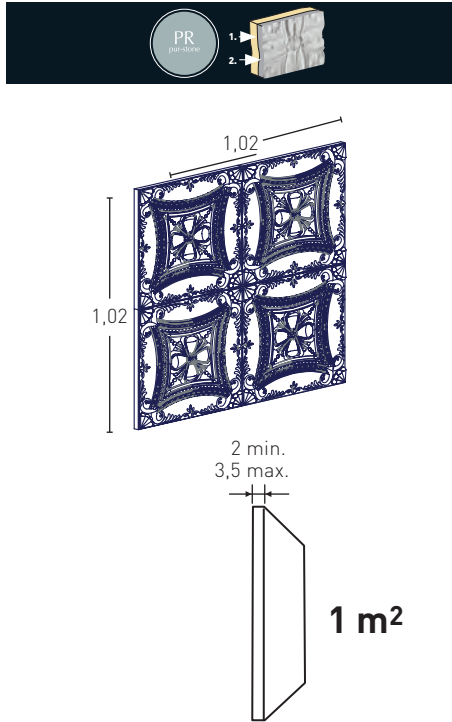

- **1040**
  - E Blanco Italia
  - EN Italian White
  - FR Blanc Cassé
  - DE Italienisches Weiss
  - I Bianco Italia
  - N Wit
- **1041**
  - E Blanco Envejecido
  - EN Aged White
  - FR Blanc Vielli
  - DE Weiß Veraltet
  - I Bianco invecchiato
  - NL Oude witte
- **1042**
  - E Decape Ocre
  - EN Ochre Decape
  - FR Ocre Decape
  - DE Ocker Lasiert
  - I Ocra Decape
  - NL Oker Decape

Product	COD	Description	KG			PR
	1040	Panel Chantilly Italian White				€
			7-8Kg	4Un	48Un	88,0
		Installation accessories needed	Estimated yield	Price		
	☐	MSA-70 Mastic for Joins White	1 Cartridge 4 Panels	9,5 €		
	☐	PTX-20 Italian White Paint	1 Spray 12 Panels	16,0 €		
		Optional installation accessories	Estimated yield	Price		
	☐	MSA-3 Mastic for Glue	1 Cartridge 7 Panels	12,0 €		

Product	COD	Description	KG			PR
	1041	Panel Chantilly Aged White				€
			7-8Kg	4Un	48Un	88,0
		Installation accessories needed	Estimated yield	Price		
	☐	MSA-70 Mastic for Joins White	1 Cartridge 4 Panels	9,5 €		
	☐	PTX-20 Italian White Paint	1 Spray 12 Panels	16,0 €		
	☒	PTE-22 Aged Grey Paint	1 Spray 25 Panels	16,0 €		
		Optional installation accessories	Estimated yield	Price		
	☐	MSA-3 Mastic for Glue	1 Cartridge 7 Panels	12,0 €		

Product	COD	Description	KG			PR
	1042	Panel Chantilly Decape Ochre				€
			7-8Kg	4Un	48Un	88,0
		Installation accessories needed	Estimated yield	Price		
	☐	MSA-70 Mastic White	1 Cartridge 4 Panels	9,5 €		
	☐	PTX-71 Decape Italian White Paint	1 Spray 12 Panels	16,0 €		
	☒	PTX-72 Decape Ochre Paint	1 Spray 25 Panels	16,0 €		
		Optional installation accessories	Estimated yield	Price		
	☐	MSA-3 Mastic for Glue	1 Cartridge 7 Panels	12,0 €