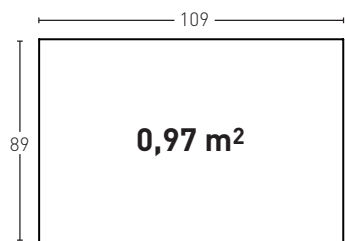

- E** Antracita
- EN** Anthracite
- FR** Anthracite
- DE** Anthrazit
- I** Antracite
- NL** Zwart

* Check delivery date

Producto	COD	Descripción	KG			PR	HD	€	€
		300	Panel Cubic Ochre	6-7Kg 15-20	4Un 25Un	48Un 25Un	88,0	93,0	
		300-E	Corner Cubic Ochre	2-3Kg --	4Un --	60Un --	65,0	FBC	*
Installation accessories needed			Estimated yield	Price					
		● MSA-90 Mastic for Joins	1 Cartridge 4 Panels	9,5 €					
		● PTX-05 Beige Stone Paint	1 Spray 10 Panels	16,0 €					
		● PTE-26 Aged Ochre Paint	1 Spray 25 Panels	16,0 €					
Optional installation accessories			Estimated yield	Price					
		○ MSA-3 Mastic for Glue	1 Cartridge 7 Panels	12,0 €					
		● PTE-35 Aged Oxide Paint	1 Spray 25 Panels	16,0 €					