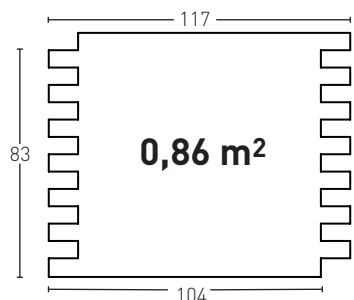

Product	COD	Description	KG			PR
	560	Panel Ladrillo Adobe Dark Join				
			7-8Kg	4Un	48Un	88,0
Installation accessories needed			Estimated yield		Price	
		● MSA-50 Mastic for Joins	1 Cartridge 2-3 Panels	9,5 €		
		● PT-12 Dark Join Paint	1 Bottle 12 Panels	16,0 €		
		● PTE-21 Aged Brown Paint	1 Spray 25 Panels	16,0 €		
Optional installation accessories			Estimated yield		Price	
		○ MSA-3 Mastic for Glue	1 Cartridge 7 Panels	12,0 €		
		● PTE-24 Aged Red Paint	1 Spray 25 Panels	16,0 €		
		● PTX-04 Beige Brick Paint	1 Spray 25 Panels	16,0 €		

Product	COD	Description	KG			PR
	561	Panel Ladrillo Adobe Envej.				
			7-8Kg	4Un	48Un	88,0
Installation accessories needed			Estimated yield		Price	
		● MSA-50 Mastic for Joins Oscuro	1 Cartridge 2-3 Panels	9,5 €		
		● PT-12 Paint Dark Join	1 Bottle 12 Panels	16,0 €		
		● PTX-501 Dark Red Paint	1 Spray 25 Panels	16,0 €		
		COMP-09 Esparto Red	1 Pliego 20 Panels	2,0 €		
Optional installation accessories			Estimated yield		Price	
		○ MSA-3 Mastic for Glue	1 Cartridge 7 Panels	12,0 €		
		● PTX11 Old Red Paint	1 Spray 25 Panels	16,0 €		
		● PTX-500 Light Red Paint	1 Spray 25 Panels	16,0 €		
		● PTX19 Anthracite Paint	1 Spray 25 Panels	16,0 €		

Product	COD	Description	KG			PR
	562	Panel Ladrillo Adobe White				
			7-8Kg	4Un	48Un	88,0
Installation accessories needed			Estimated yield		Price	
		○ MSA-70 Mastic White	1 Cartridge 2-3 Panels	9,5 €		
		○ PTX-10 White Snow	1 Spray 12 Panels	16,0 €		
Optional installation accessories			Estimated yield		Price	
		○ MSA-3 Mastic for Glue	1 Cartridge 7 Panels	12,0 €