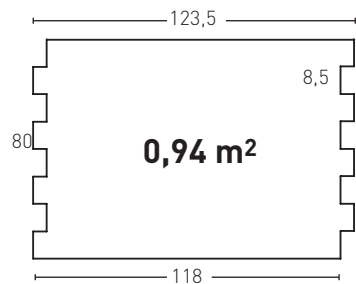

425

- E** Blanco Italia
- EN** Italian White
- FR** Blanc Cassé
- DE** Italienisches Weiss
- I** Bianco Italia
- NL** Wit

Producto	COD	Descripción	KG			PR	HD			
	423	Panel P. Nepal Sandy Brown	PR 7-8Kg	HD 15-20	PR 3Un	HD 25Un	PR 36Un	HD 25Un	88,0	93,0*
	423-E	Corner P.Nepal Sandy Brown	PR 2-3Kg	HD --	PR 2Un	HD --	PR 30Un	HD --	65,0	FBC*
Installation accessories needed			Estimated yield		Price					
		● MSA-20 Mastic for Joins Beige	1 Cartridge 2-3 Panels		9,5 €					
		● PTX-02 Paint Beige Joins	1 Spray 10 Panels		16,0 €					
		○ PTE-33 P.Caleado +Comp-6 (Bote)	1 Spray 15 Panels		16,0 €					
Optional installation accessories			Estimated yield		Price					
		○ MSA-3 Mastic for Glue	1 Cartridge 7 Panels		12,0 €					
		● PTE-31 Paint Aged Piel	1 Spray 20 Panels		16,0 €					
		● PTE-36 Paint Aged Rojizo	1 Spray 20 Panels		16,0 €					