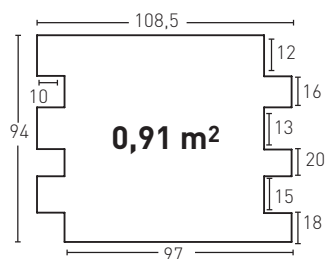

28

- **E** Blanco Italia
- **EN** Italian White
- **FR** Blanc Cassé
- **DE** Italienisches Weiss
- **I** Bianco Italia
- **NL** Wit

30

- **E** Marrón Arena
- **EN** Sandy Brown
- **FR** Brown Sable
- **DE** Sand Braun
- **I** Browne Sabbia
- **NL** Oker

Corner en Pr