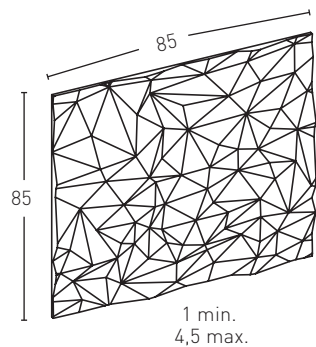

0,72 m²

Product	COD	Description	KG			HD compacto €
	LF-640	Panel Delphi Italian White	15-16Kg	2Un	24Un	93,0
Installation accessories needed			Estimated yield	Price		
	○ MSA-120 Mastic For Glue LifeStyle		1 Cartridge 3 Panels	12,0 €		
	○ MSA-110 Mastic LifeStyle		apro	13,0 €		
			1 Bottle 6 Panels aprox			
Optional installation accessories			Estimated yield	Price		
	○ PTX-20 White Paint		1 Spray 10-15 Panels	16,0 €