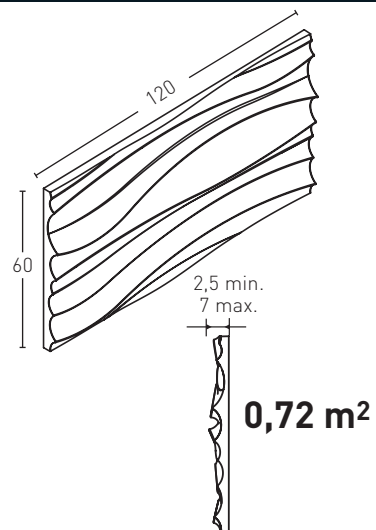

Product	COD	Description	15-16Kg	2Un	24Un	93,0 €
LF-660		Panel Essence Italian White				
Installation accessories needed		Estimated yield	Price			
	☐ MSA-120 Mastic For Glue LifeStyle	1 Cartridge 3 Panels	12,0 €			
	☐ MSA-110 Mastic LifeStyle	apro 1 Bottle 6 Panels aprox	13,0€			
Optional installation accessories		Estimated yield	Price			
	☐ PTX-20 White Paint	1 Cartridge 10 -15 Panels	16,0 €