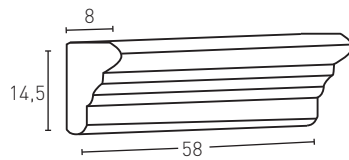

Producto	COD	Descripción	KG				
	32	Panel Sillares Iberian Color	6-7Kg 15-20	4Un 25Un	48Un 25Un	88,0	93,0*
	MPR-04	Molding Iberian Color	1-2Kg --	1Un --	100U --	45,0	55,0*
	MPR-05	Molding Iberian Color	2-3Kg --	1Un --	100U --	50,0	60,0*
	MPR-06	Molding Iberian Color	2-3Kg --	1Un --	100U --	55,0	65,0*
Installation accessories needed			Estimated yield	Price			
		MSA-90 Mastic Ochre	1 Cartridge 3 Panels	9,5 €			
		PTX-05 Beige Stone Paint	1 Spray 10 Panels	16,0 €			
		PTE-27 Aged red Paint	1 Spray 20 Panels	16,0 €			
Optional installation accessories			Estimated yield	Price			
		MSA-3 Mastic for Glue	1 Cartridge 7 Panels	12,0 €			

* Check delivery date