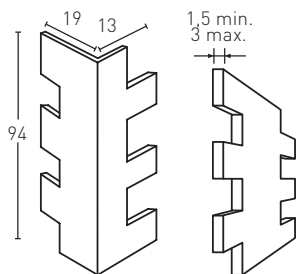

Corner en Pr

* Check delivery date

Producto	COD	Descripción	KG			PR	HD	€	€	
		28 Panel Sillarejos Italian White	6-7Kg	15-20	4Un	25Un	48Un	25Un	88,0	93,0*
		28-E Corner Sillarejos Italian White	2Kg	--	4Un	--	60Un	--	65,0	FBC*
Installation accessories needed			Estimated yield		Price					
		<input type="radio"/> MSA-70 Mastic for Joins White	1 Cartridge 2-3 Panels		9,5 €					
		<input type="radio"/> PTX-20 Italian White Paint	1 Spray 8 Panels		16,0 €					
Optional installation accessories			Estimated yield		Price					
		<input type="radio"/> MSA-3 Mastic for Glue	1 Cartridge 7 Panels		12,0 €					