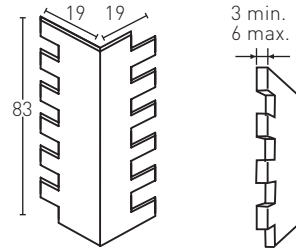

39

- **E** Gris
- **EN** Grey
- **FR** Grey
- **DE** Grau
- **I** Grigio
- **NL** Grijs

Product	COD	Description	KG			PR	€
39		Panel Baztán Grey	8-9Kg	2Un	24Un		88,0
39-E		Corner Baztán Grey	3-4Kg	2Un	30Un		65,0
Installation accessories needed		Estimated yield	Price				
	● MSA-30 Mastic for Joins Grey	1 Cartridge 2-3 Panels	9,5 €				
	● PTX-03 Grey Paint	1 Spray 10 Panels	16,0 €				
	● COMP-09 Esparto Red	1 Pliego 20 Panels	2,0 €				
Optional installation accessories		Estimated yield	Price				
	○ MSA-3 Mastic for Glue	1 Cartridge 7 Panels	12,0 €				
	● PTE-24 Aged Red Paint	1 Spray 20 Panels	16,0 €				
	● PTE-21 Aged Brown Paint	1 Spray 20 Panels	16,0 €