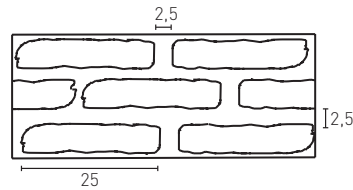

512

- **E** Blanco Antiguo
- **EN** Old White
- **FR** Blanc Antique
- **DE** Altweiss
- **I** Bianco Antico
- **NL** Oud Wit

513

- **E** Marrón
- **EN** Brown
- **FR** Marron
- **DE** Braun
- **I** Marrone
- **NL** Bruin

Product	COD	Description	KG	PR	PR	PR	PR
PR	512	Panel Urban Brick Old White	6-7Kg	4Un	48Un	88,0	
	512-E	Corner Urban Brick Old White	3Kg	2Un	30Un	65,0	
Installation accessories needed			Estimated yield	Price			
PR	☐ MSA-70 Mastic for Joins		1 Cartridge 2-3 Panels	9,5 €			
	☐ PTX-20 Italian White Paint		1 Spray 12 Panels	16,0 €			
	☒ PTX-51 White Blue Paint		1 Spray 12 Panels	16,0 €			
Optional installation accessories			Estimated yield	Price			
PR	☐ MSA-3 Mastic for Glue		1 Cartridge 7 Panels	12,0 €			
	☐ PTE-24 Cement Oxide Paint		1 Spray 25 Panels	16,0 €			
	☐ PTE-21 Grey Stone Paint		1 Spray 25 Panels	16,0 €			

Product	COD	Description	KG	PR	PR	PR	PR
PR	513	Panel Urban Brick Brown	6-7Kg	4Un	48Un	88,0	
	513-E	Corner Urban Brick Brown	3Kg	2Un	30Un	65,0	
Installation accessories needed			Estimated yield	Price			
PR	☒ MSA-50 Mastic for Joins		1 Cartridge 2-3 Panels	9,5 €			
	☐ PT-12 Dark Joins Paint		1 Bottle 12 Panels	16,0 €			
	☐ PTX-56 Cream Paint		1 Spray 25 Panels	16,0 €			
Optional installation accessories			Estimated yield	Price			
PR	☐ MSA-3 Mastic for Glue		1 Cartridge 7 Panels	12,0 €			
	☒ PTX-57 Dark Brown Brick Paint		1 Spray 25 Panels	16,0 €			
	☐ PTX-58 Dark Brown Paint		1 Spray 25 Panels	16,0 €			
	☒ PTX-19 Anthracite		1 Spray 25 Panels	16,0 €