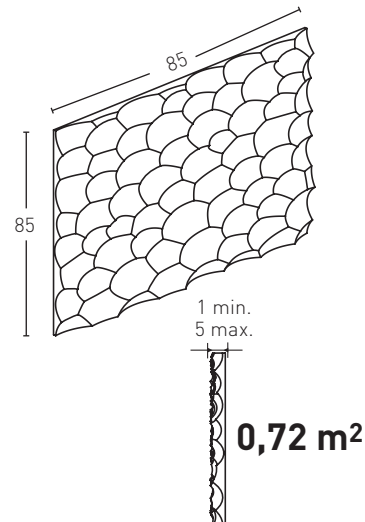

Product	COD	Description				
	LF-630	Panel Emotion Italian White	15-16Kg	2Un	24Un	93,0
Installation accessories needed			Estimated yield	Price		
	☐ MSA-120 Mastic For Glue LifeStyle ☐ MSA-110 Mastic LifeStyle		1 Cartridge 3 Panels apro	12,0 € 13,0 €		
			1 Bottle 6 Panels aprox			
Optional installation accessories			Estimated yield	Price		
	☐ PTX-20 White Paint		1 Spray 10-15 Panels	16,0 €