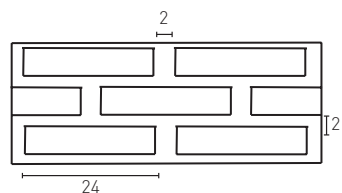

E Blanco
	EN White
	FR Blanc
	DE Weiss
	1 Bianco
	NL Wit
	E Marrón
	EN Brown
	FR Marron
	DE Braun
	1 Marrone
	NL Bruin

Corner en Pr