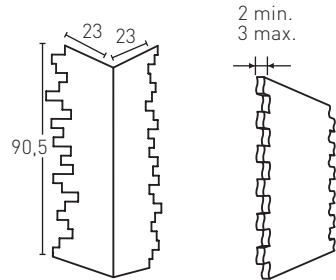

445

- E** Blanco Italia
- EN** Italian White
- FR** Blanc Cassé
- DE** Italiensches Weiss
- I** Bianco Italia
- NL** Wit

2 min.
3 max.

* Check delivery date

Producto	COD	Descripción	KG			PR	HD		
		443 Panel P. Alpes Sandy Brown	8-9Kg	15-20	3Un	25Un	36Un 25Un	88,0	93,0
		443-E Corner P. Alpes Sandy Brown	3-4Kg	--	3Un	--	45Un --	65,0	FBC*
Installation accessories needed			Estimated yield		Price				
		● MSA-20 Mastic for Joins Beige	1 Cartridge 2-3 Panels		9,5 €				
		● PTX-02 Beige Joins Paint	1 Spray 10 Panels		16,0 €				
		○ PTE-33 Caleado + Comp-6 (bottle)	1 Spray 15 Panels		16,0 €				
Optional installation accessories			Estimated yield		Price				
		○ MSA-3 Mastic for Glue	1 Cartridge 7 Panels		12,0 €				
		● PTE-31 Aged skin Paint	1 Spray 20 Panels		16,0 €				
		● PTE-36 Aged Red Paint	1 Spray 20 Panels		16,0 €				