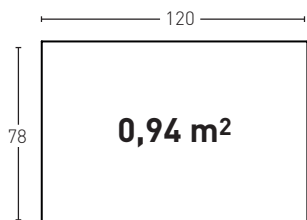

353

- **E** Burdeos
- **EN** Bordeaux
- **FR** Bordeaux
- **DE** Bordeaux
- **I** Bordeaux
- **NL** Bordeaux

354

- **E** Azul Plata
- **EN** Silver Blue
- **FR** Bleu Argent
- **DE** Azul Silber
- **I** Blu Argento
- **NL** Zilverblauw

1,5 min.
1,8 max.

Product	COD	Description				
	353	Panel Coco Burdeos	6-7Kg	6 Un	72 Un	88,0
Installation accessories needed			Estimated yield	Price		
	● MSA-60 Mastic for Joins Anthracite	1 Cartridge 4 Panels	9,5 €			
	● PTX-25 Burdeos Red Paint	1 Spray 10 Panels	16,0 €			
	● PTE-29 Aged Burdeos Paint	1 Spray 25 Panels	16,0 €			
Optional installation accessories			Estimated yield	Price		
	○ MSA-3 Mastic for Glue	1 Cartridge 7 Panels	12,0 €			

Product	COD	Description				
	354	Panel Coco Azul Plata	6-7Kg	6 Un	72 Un	88,0
Installation accessories needed			Estimated yield	Price		
	● MSA-60 Mastic for Joins Anthracite	1 Cartridge 4 Panels	9,5 €			
	● PT-26 Silver Paint	1 Spray 10 Panels	16,0 €			
	● PTE-30 Aged silver blue Paint	1 Spray 25 Panels	16,0 €			
Optional installation accessories			Estimated yield	Price		
	○ MSA-3 Mastic for Glue	1 Cartridge 7 Panels	12,0 €