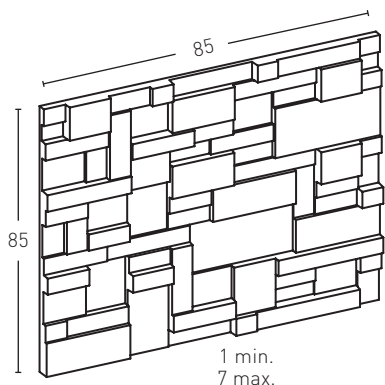

0,72 m²

Product	COD	Description	KG			HD compacto €
	LF-680	Panel Gran Geométrico Italian White	15-16Kg	2Un	24Un	93,0
Installation accessories needed			Estimated yield	Price		
	○ MSA-120 Mastic For Glue LifeStyle		1 Cartridge 3 Panels	12,0 €		
	○ MSA-110 Mastic LifeStyle		apro	13,0 €		
			1 Bottle 6 Panels aprox			
Optional installation accessories			Estimated yield	Price		
	○ PTX-20 White Paint		1 Spray 10-15 Panels	16,0 €		