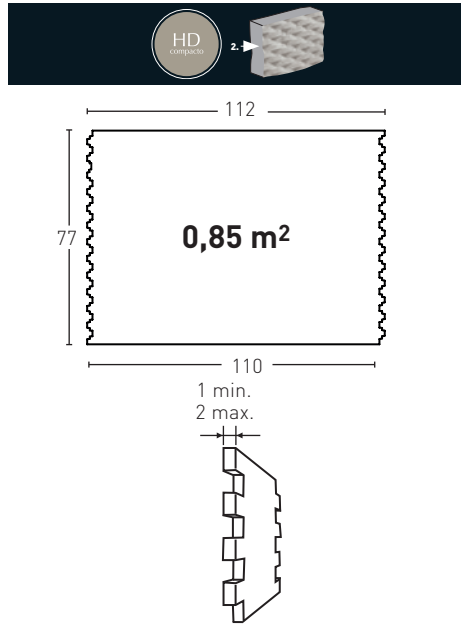

360

- **E** Ochre
- **EN** Ochre
- **FR** Ochre
- **DE** Ocker
- **I** Ocra
- **NL** Oker

361

- **E** Bianco Italia
- **EN** Italian White
- **FR** Blanc Cassé
- **DE** Italienisches Weiss
- **I** Bianco Italia
- **NL** Wit

362

- **E** Antracita
- **EN** Anthracite
- **FR** Anthracite
- **DE** Anthrazit
- **I** Antracite
- **NL** Zwart

* Check delivery date

Producto	COD	Descripción	KG			PR	HD	€	€
	360	Panel Deluxe Ochre	PR 6-7Kg HD 15-20	PR 4Un HD 25Un	PR 48Un HD 25Un	88,0	93,0		
	360-E	Corner Deluxe Ochre	PR 2-3Kg HD --	PR 4Un HD --	PR 60Un HD --	65,0	FBC*		
Installation accessories needed			Estimated yield		Price				
		● MSA-90 Mastic for Joins	1 Cartridge 3-4 Panels		9,5 €				
		● PTX-05 Beige Stone Paint	1 Spray 10 Panels		16,0 €				
		● PTE-26 Aged Ochre Paint	1 Spray 25 Panels		16,0 €				
Optional installation accessories			Estimated yield		Price				
		○ MSA-3 Mastic for Glue	1 Cartridge 7 Panels		12,0 €				
		● PTE-35 Aged Oxide Paint	1 Spray 25 Panels		16,0 €				

Producto	COD	Descripción	KG			PR	HD	€	€
	361	Panel Deluxe Italian White	PR 6-7Kg HD 15-20	PR 4Un HD 25Un	PR 48Un HD 25Un	88,0	93,0		
	361-E	Corner Deluxe Italian White	PR 2-3Kg HD --	PR 4Un HD --	PR 60Un HD --	65,0	FBC*		
Installation accessories needed			Estimated yield		Price				
		○ MSA-70 Mastic for Joins White	1 Cartridge 3-4 Panels		9,5 €				
		○ PTX-20 Italian White Paint	1 Spray 8 Panels		16,0 €				
Optional installation accessories			Estimated yield		Price				
		○ MSA-3 Mastic for Glue	1 Cartridge 7 Panels		12,0 €				
		● PTE-22 Aged Grey Paint	1 Spray 25 Panels		16,0 €				

Producto	COD	Descripción	KG			PR	HD	€	€
	362	Panel Deluxe Anthracite	PR 6-7Kg HD 15-20	PR 4Un HD 25Un	PR 48Un HD 25Un	88,0	93,0		
	362-E	Corner Deluxe Anthracite	PR 2-3Kg HD --	PR 4Un HD --	PR 60Un HD --	65,0	FBC*		
Installation accessories needed			Estimated yield		Price				
		● MSA-60 Mastic for Joins Anthracite	1 Cartridge 3-4 Panels		9,5 €				
		● PTX-19 Anthracite Paint	1 Spray 6 Panels		16,0 €				
Optional installation accessories			Estimated yield		Price				
		○ MSA-3 Mastic for Glue	1 Cartridge 7 Panels		12,0 €