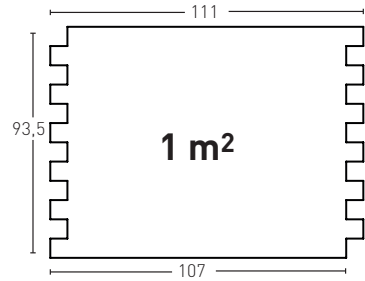

512

- **E** Blanco Antiguo
- **EN** Old White
- **FR** Blanc Antique
- **DE** Altweiss
- **I** Bianco Antico
- **NL** Oud Wit

513

- **E** Marrón
- **EN** Brown
- **FR** Marron
- **DE** Braun
- **I** Marrone
- **NL** Bruin

Product	COD	Description	KG	PR	PR	PR	PR
PR	512	Panel Urban Brick Old White	6-7Kg	4Un	48Un	88,0	
	512-E	Corner Urban Brick Old White	3Kg	2Un	30Un	65,0	
Installation accessories needed			Estimated yield	Price			
PR	☐ MSA-70 Mastic for Joins		1 Cartridge 2-3 Panels	9,5 €			
	☐ PTX-20 Italian White Paint		1 Spray 12 Panels	16,0 €			
	☒ PTX-51 White Blue Paint		1 Spray 12 Panels	16,0 €			
Optional installation accessories			Estimated yield	Price			
PR	☐ MSA-3 Mastic for Glue		1 Cartridge 7 Panels	12,0 €			
	☐ PTE-24 Cement Oxide Paint		1 Spray 25 Panels	16,0 €			
	☐ PTE-21 Grey Stone Paint		1 Spray 25 Panels	16,0 €			

Product	COD	Description	KG	PR	PR	PR	PR
PR	513	Panel Urban Brick Brown	6-7Kg	4Un	48Un	88,0	
	513-E	Corner Urban Brick Brown	3Kg	2Un	30Un	65,0	
Installation accessories needed			Estimated yield	Price			
PR	☒ MSA-50 Mastic for Joins		1 Cartridge 2-3 Panels	9,5 €			
	☐ PT-12 Dark Joins Paint		1 Bottle 12 Panels	16,0 €			
	☐ PTX-56 Cream Paint		1 Spray 25 Panels	16,0 €			
Optional installation accessories			Estimated yield	Price			
PR	☐ MSA-3 Mastic for Glue		1 Cartridge 7 Panels	12,0 €			
	☒ PTX-57 Dark Brown Brick Paint		1 Spray 25 Panels	16,0 €			
	☐ PTX-58 Dark Brown Paint		1 Spray 25 Panels	16,0 €			
	☒ PTX-19 Anthracite		1 Spray 25 Panels	16,0 €