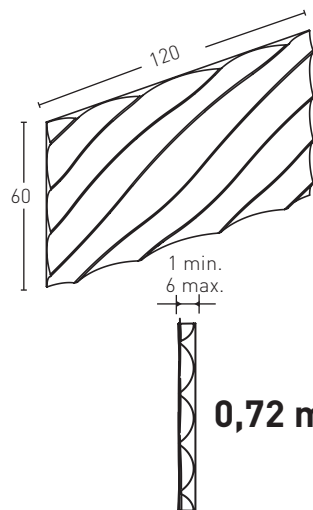

LF-600

- **E** Elegance Blanco Italia
- **EN** Elegance Italian White
- **FR** Elegance Blanc Casse
- **DE** Elegance Italienisches Weiss
- **I** Elegance White Italia
- **NL** Elegance Italiaans wit

Product	COD	Description	15-16Kg	2Un	24Un	93,0 €
LF-600		Panel Elegance Italian White				
Installation accessories needed		Estimated yield	Price			
	☐ MSA-120 Mastic For Glue LifeStyle	1 Cartridge 3 Panels	12,0 €			
	☐ MSA-110 Mastic LifeStyle	1 Bottle 6 Panels aprox	13,0 €			
Optional installation accessories		Estimated yield	Price			
	☐ PTX-20 White Paint	1 Spray 10-15 Panels	16,0 €			

ESSENCE

LF-660

- **E** Essence Blanco Italia
- **EN** Essence Italian White
- **FR** Essence Blanc Casse
- **DE** Essence Italienisches Weiss
- **I** Essence White Italia
- **NL** Essence Italiaans wit