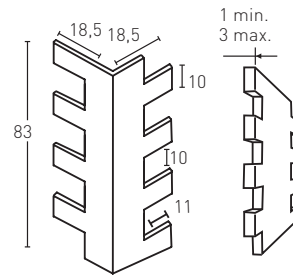

25

- E** Bianco Italia
- EN** Italian White
- FR** Blanc Cassé
- DE** Italienisches Weiss
- I** Bianco Italia
- NL** Wit

Corner en Pr

Producto	COD	Descripción	KG			PR	HD
		23 Panel Pizarra Brown Arena	6-7Kg 15-20	3Un 25Un	36Un 25Un	88,0	93,0*
		23-E Corner Pizarra Brown Are.	2-3Kg --	1Un --	31Un --	65,0	FBC*
Installation accessories needed			Estimated yield	Price			
		● MSA-20 Mastic for Joins Beige	1 Cartridge 3 Panels	9,5 €			
		● PTX-02 Paint Beige Joins	1 Spray 10 Panels	16,0 €			
		○ PTE-33 P. Caleado +Comp-6 (bote)	1 Spray 15 Panels	16,0 €			
Optional installation accessories			Estimated yield	Price			
		○ MSA-3 Mastic for Glue	1 Cartridge 7 Panels	12,0 €			
		● PTE-31 Paint Aged Piel	1 Spray 20 Panels	16,0 €			
		● PTE-36 Paint Aged Rojizo	1 Spray 20 Panels	16,0 €			