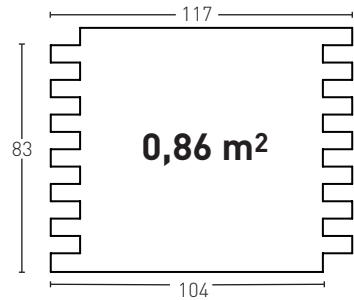

563
E Envejecido Caleado
EN Aged Whitewashed
FR Vieilli Caleado
DE Veraltet Kalk
I Invecchiato Sfrinato
NL Rood Whitewash

564
E Terroso
EN Earthy
FR Terreux
DE Sand
I Terroso
NL Aarde

565
E Arcilloso
EN Clay
FR Argile
DE Ton
I Argilloso
NL Klei

Product	COD	Description				
	563	Panel Ladrillo Adobe Aged Caleado	7-8Kg	4Un	48Un	88,0
		Installation accessories needed	Estimated yield	Price		
		● MSA-50 Mastic for Joins	1 Cartridge 2-3 Panels	9,5 €		
		● PT-12 Dark Join Paint	1 Bottle 12 Panels	16,0 €		
		○ PTE-33 Aged Caleado+Comp6 (Bottle)	1 Spray 12 Panels	16,0 €		
		Optional installation accessories	Estimated yield	Price		
		○ MSA-3 Mastic for Glue	1 Cartridge 7 Panels	12,0 €		
		● PTX11 Old Red Paint	1 Spray 25 Panels	16,0 €		

Product	COD	Description				
	564	Panel Ladrillo Adobe Terroso	7-8Kg	4Un	48Un	88,0
		Installation accessories needed	Estimated yield	Price		
		● MSA-50 Mastic for Joins	1 Cartridge 2-3 Panels	9,5 €		
		● PT-12 Dark Join Paint	1 Bottle 12 Panels	16,0 €		
		● PTE-21 Aged Brown Paint	1 Spray 25 Panels	16,0 €		
		Optional installation accessories	Estimated yield	Price		
		○ MSA-3 Mastic for Glue	1 Cartridge 7 Panels	12,0 €		
		● PTX-32 Terroso Brick Paint	1 Spray 25 Panels	16,0 €		
		● PTX-33 Terroso Brick Paint	1 Spray 25 Panels	16,0 €		

Product	COD	Description				
	565	Panel Ladrillo Adobe Arcilloso	7-8Kg	4Un	48Un	88,0
		Installation accessories needed	Estimated yield	Price		
		● MSA-50 Mastic for Joins Oscuro	1 Cartridge 2-3 Panels	9,5 €		
		● PT-12 Dark Join Paint	1 Bottle 12 Panels	16,0 €		
		● PTE-21 Aged Brown Paint	1 Spray 25 Panels	16,0 €		
		Optional installation accessories	Estimated yield	Price		
		○ MSA-3 Mastic for Glue	1 Cartridge 7 Panels	12,0 €		
		● PTX-34 Arcilloso Brick Paint	1 Spray 25 Panels	16,0 €		
		● PTX-35 Arcilloso Brick Paint	1 Spray 25 Panels	16,0 €