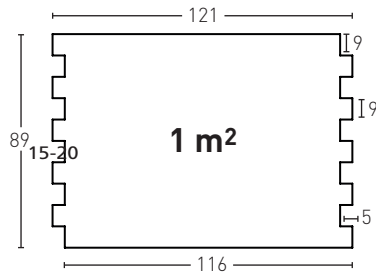

* Check delivery date

Producto	COD	Descripción	KG			PR	HD	€	€
	450	Panel Concept Ochre	6-7Kg 15-20	4Un 25Un	48Un 25Un			88,0	93,0*
Installation accessories needed			Estimated yield		Price				
	● MSA-90 Mastic for Joins		1 Cartridge 3-4 Panels		9,5 €				
	● PTX-05 Beige Stone Paint		1 Spray 10 Panels		12,0 €				
	● PTE-26 Aged Ochre Paint		1 Spray 25 Panels		12,0 €				
Optional installation accessories			Estimated yield		Price				
	○ MSA-3 Mastic for Glue		1 Cartridge 7 Panels		9,5 €				
	● PTE-35 Aged Oxide Paint		1 Spray 25 Panels		16,0 €				