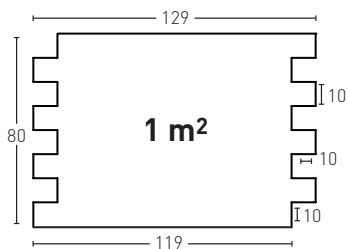

- E** Antracita
- EN** Anthracite
- FR** Anthracite
- DE** Anthrazit
- I** Antracite
- NL** Zwart

Producto	COD	Descripción	KG			PR	HD	€	€
	310	Panel Inspiration Ochre	PR 6-7Kg HD 15-20	PR 4Un HD 25Un	PR 48Un HD 25Un	PR 48Un HD 25Un	PR 48Un HD 25Un	88,0	93,0*
	310-E	Corner Inspiration Ochre	PR 2-3Kg HD --	PR 4Un HD --	PR 60Un HD --	PR 60Un HD --	PR 60Un HD --	65,0	FBC*
Installation accessories needed			Estimated yield		Price				
		● MSA-90 Mastic for Joins	1 Cartridge 3-4 Panels		9,5 €				
		● PTX-05 Beige Stone Paint	1 Spray 10 Panels		16,0 €				
		● PTE-26 Aged Ochre Paint	1 Spray 25 Panels		16,0 €				
Optional installation accessories			Estimated yield		Price				
		○ MSA-3 Mastic for Glue	1 Cartridge 7 Panels		12,0 €				
		● PTE-35 Aged Oxide Paint	1 Spray 25 Panels		16,0 €				