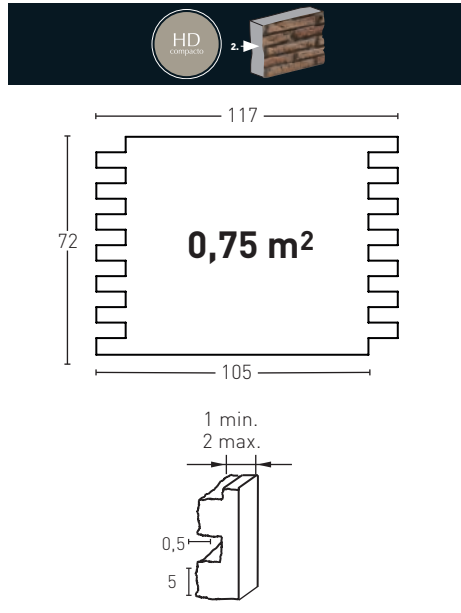

- **03**
  - **E** Junta Oscura
  - **EN** Dark Grout
  - **FR** Joint Forcé
  - **DE** Dunkle Fugen
  - **I** Giunta Scura
  - **NL** Oker
- **70**
  - **E** Envejecido
  - **EN** Aged
  - **FR** Vieilli
  - **DE** Vealtet
  - **I** Invecchiato
  - **NL** Oud Rood
- **71**
  - **E** Blanco
  - **EN** White
  - **FR** Blanc
  - **DE** Weiss
  - **I** Bianco
  - **NL** Wit

Producto	COD	Descripción	KG			PR	HD	€	€	
	03	Panel Ladrillo Rustico J. Osc.	PR 6-7Kg	HD 15-20	PR 5Un	HD 25Un	PR 60Un	HD 25Un	88,0	93,0
	03-E	Corner Ladrillo Rustico J. Osc.	PR 3Kg	HD --	PR 4Un	HD --	PR 30Un	HD --	65,0	--
Installation accessories needed			Estimated yield		Price					
		● MSA-50 Mastic for Joints	1 Cartridge 2-3 Panels		9,5 €					
		● PT-12 Dark Join Paint	1 Bottle 12 Panels		16,0 €					
		● PTE-21 Aged Brown Paint	1 Spray 25 Panels		16,0 €					
Optional installation accessories			Estimated yield		Price					
		○ MSA-3 Mastic for Glue	1 Cartridge 7 Panels		12,0 €					
		● PTE-24 Aged Red Paint	1 Spray 25 Panels		16,0 €					
		● PTX-04 Beige Brick	1 Spray 25 Panels		16,0 €					

Producto	COD	Descripción	KG			PR	HD	€	€	
	70	Panel Ladrillo Rustico E.	PR 6-7Kg	HD 15-20	PR 5Un	HD 25Un	PR 60Un	HD 25Un	88,0	93,0
	70-E	Corner Ladrillo Rustico E.	PR 3Kg	HD --	PR 4Un	HD --	PR 30Un	HD --	65,0	--
Installation accessories needed			Estimated yield		Price					
		● MSA-50 Mastic for Joints	1 Cartridge 2-3 Panels		9,5 €					
		● PT-12 Dark Join Paint	1 Bottle 12 Panels		16,0 €					
		● PTE-21 Aged Brown Paint	1 Spray 25 Panels		16,0 €					
Optional installation accessories			Estimated yield		Price					
		○ MSA-3 Mastic for Glue	1 Cartridge 7 Panels		12,0 €					
		● PTX-11 Old Red Paint	1 Spray 25 Panels		16,0 €					

Producto	COD	Descripción	KG			PR	HD	€	€	
	71	Panel Ladrillo Rustico White	PR 6-7Kg	HD 15-20	PR 5Un	HD 25	PR 60Un	HD 25Un	88,0	93,0
	71-E	Corner Ladrillo Rustico White.	PR 3Kg	HD --	PR 4Un	HD --	PR 30Un	HD --	65,0	--
Installation accessories needed			Estimated yield		Price					
		○ MSA-70 Mastic for Joints White I	1 Cartridge 2-3 Panels		9,5 €					
		○ PTX-10 White Snow Paint	1 Spray 12 Panels		16,0 €					
Optional installation accessories			Estimated yield		Price					
		○ MSA-3 Mastic for Glue	1 Cartridge 7 Panels		12,0 €