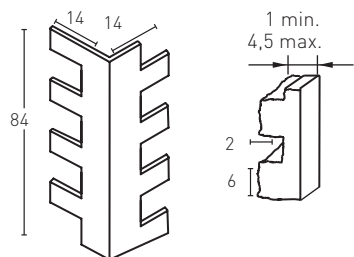

534

- **E** Marrón Tierra
- **EN** Earthy Brown
- **FR** Marron Terre
- **DE** Erdbraun
- **I** Marrone Terra
- **NL** Aardebruin

535

- **E** Natural
- **EN** Natural
- **FR** Naturel
- **DE** Natur
- **I** Natural
- **NL** Naturel

Product	COD	Description	KG			PR
	534	Panel Ladrillo Loft M. Tierra	8-9Kg	3Un	36Un	88,0
	534-E	Corner Ladrillo Loft M. Tierra	4-5Kg	6Un	30Un	65,0
Installation accessories needed		Estimated yield	Price			
		MSA-10 Mastic Beige Slate	1 Cartridge 2 Panels	9,5 €		
		PTX-01 Beige Slate Paint	1 Spray 12 Panels	16,0 €		
		PTX-07 Ochre Paint	1 Spray 25 Panels	16,0 €		
Optional installation accessories		Estimated yield	Price			
	☐	MSA-3 Mastic for Glue	1 Cartridge 7 Panels	12,0 €		
	☐	PTX-59 Brown Paint	1 Spray 25 Panels	16,0 €		
	☐	PTE-31 Oxide Paint	1 Spray 25 Panels	16,0 €		
	☐	PTX-501 Dark Red Paint	1 Spray 25 Panels	16,0 €		

Product	COD	Description	KG			PR
	535	Panel Ladrillo Loft Natural	8-9Kg	3Un	36Un	88,0
	535-E	Corner Ladrillo Loft Natural	4-5Kg	6Un	30Un	65,0
Installation accessories needed		Estimated yield	Price			
		MSA-50 Mastic for Joins	1 Cartridge 2 Panels	9,5 €		
		PT-12 Dark Join Paint	1 Bottle 12 Panels	16,0 €		
		PTX-56 Cream Paint	1 Spray 25 Panels	16,0 €		
Optional installation accessories		Estimated yield	Price			
	☐	MSA-3 Mastic for Glue	1 Cartridge 7 Panels	12,0 €		
	☐	PTX-34 Arcilloso Brick Paint	1 Spray 25 Panels	16,0 €		
	☐	PTX-58 Dark Brown Paint	1 Spray 25 Panels	16,0 €		
	☐	PTX-31 Yellow Oxide Paint	1 Spray 25 Panels	16,0 €