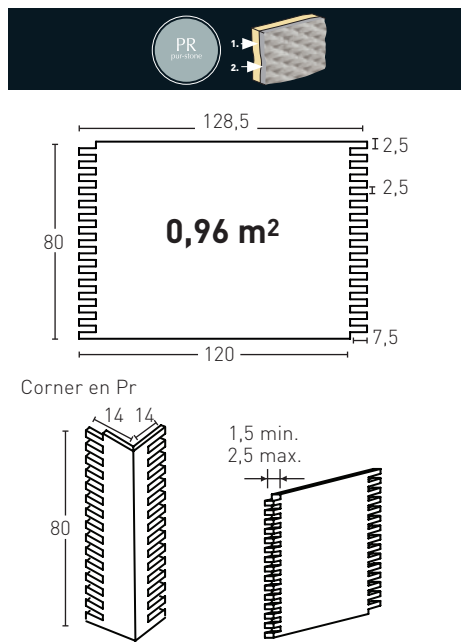

- **400**
  - E Ocre
  - EN Ochre
  - FR Ocre
  - DE Ocker
  - I Ocra
  - NL Zandkleur
- **401**
  - E Bianco Italia
  - EN Italian White
  - FR Blanc Cassé
  - DE Italienisches Weiss
  - I Bianco Italia
  - NL Wit
- **402**
  - E Antracita
  - EN Anthracite
  - FR Anthracite
  - DE Anthrazit
  - I Antracite
  - NL Zwart

* Check delivery date

Producto	COD	Descripción	KG			PR	HD	€	€	
	400	Panel Emphasis Ochre	PR 6-7Kg	HD 15-20	PR 6Un	HD 25Un	PR 72Un	HD 25Un	88,0	93,0
	400-E	Corner Emphasis Ochre	PR 2-3Kg	HD --	PR 4Un	HD --	PR 60Un	HD --	65,0	FBC*
Installation accessories needed			Estimated yield		Price					
		● MSA-90 Mastic for Joins	1 Cartridge 3-4 Panels		9,5 €					
		● PTX-05 Beige Stone Paint	1 Spray 10 Panels		16,0 €					
		● PTE-26 Aged Ochre Paint	1 Spray 25 Panels		16,0 €					
Optional installation accessories			Estimated yield		Price					
		○ MSA-3 Mastic for Glue	1 Cartridge 7 Panels		12,0 €					

Producto	COD	Descripción	KG			PR	HD	€	€	
	401	Panel Emphasis Italian White	PR 6-7Kg	HD 15-20	PR 6Un	HD 25Un	PR 72Un	HD 25Un	88,0	93,0
	401-E	Corner Emphasis Italian White	PR 2-3Kg	HD --	PR 4Un	HD --	PR 60Un	HD --	65,0	FBC*
Installation accessories needed			Estimated yield		Price					
		○ MSA-70 Mastic for Joins White I	1 Cartridge 3-4 Panels		9,50 €					
		○ PTX-20 Italian White Paint	1 Spray 8 Panels		16,0 €					
Optional installation accessories			Estimated yield		Price					
		○ MSA-3 Mastic for Glue	1 Cartridge 7 Panels		12,0 €					
		● PTE-22 Aged Grey Paint	1 Spray 25 Panels		16,0 €					

Producto	COD	Descripción	KG			PR	HD	€	€	
	402	Panel Emphasis Anthracite	PR 6-7Kg	HD 15-20	PR 5Un	HD 25Un	PR 60Un	HD 25Un	88,0	93,0
	402-E	Corner Emphasis Anthracite	PR 2-3Kg	HD --	PR 4Un	HD --	PR 60Un	HD --	65,0	FBC*
Installation accessories needed			Estimated yield		Price					
		● MSA-60 Mastic for Joins Anthracite	1 Cartridge 3-4 Panels		9,5 €					
		● PTX-19 Anthracite Paint	1 Spray 6 Panels		16,0 €					
Optional installation accessories			Estimated yield		Price					
		○ MSA-3 Mastic for Glue	1 Cartridge 7 Panels		12,0 €