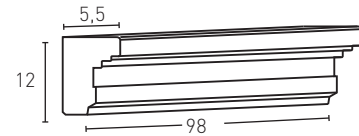

Producto	COD	Descripción	KG				
	32	Panel Sillares Iberian Color	6-7Kg 15-20	4Un 25Un	48Un 25Un	88,0	93,0*
	MPR-04	Molding Iberian Color	1-2Kg --	1Un --	100U --	45,0	55,0*
	MPR-05	Molding Iberian Color	2-3Kg --	1Un --	100U --	50,0	60,0*
	MPR-06	Molding Iberian Color	2-3Kg --	1Un --	100U --	55,0	65,0*
Installation accessories needed			Estimated yield	Price			
		MSA-90 Mastic Ochre	1 Cartridge 3 Panels	9,5 €			
		PTX-05 Beige Stone Paint	1 Spray 10 Panels	16,0 €			
		PTE-27 Aged red Paint	1 Spray 20 Panels	16,0 €			
Optional installation accessories			Estimated yield	Price			
		MSA-3 Mastic for Glue	1 Cartridge 7 Panels	12,0 €			

* Check delivery date