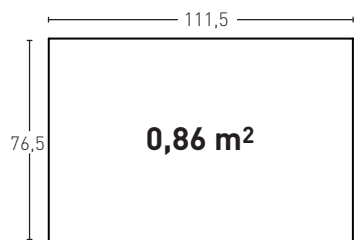

- E** Antracita
- EN** Anthracite
- FR** Anthracite
- DE** Anthrazit
- I** Antracite
- NL** Zwart

* Check delivery date

Producto	COD	Descripción	KG			PR	HD	€	€
		300	Panel Cubic Ochre	6-7Kg 15-20	4Un 25Un	48Un 25Un	88,0	93,0	
		300-E	Corner Cubic Ochre	2-3Kg --	4Un --	60Un --	65,0	FBC	*
Installation accessories needed			Estimated yield	Price					
		● MSA-90 Mastic for Joins	1 Cartridge 4 Panels	9,5 €					
		● PTX-05 Beige Stone Paint	1 Spray 10 Panels	16,0 €					
		● PTE-26 Aged Ochre Paint	1 Spray 25 Panels	16,0 €					
Optional installation accessories			Estimated yield	Price					
		○ MSA-3 Mastic for Glue	1 Cartridge 7 Panels	12,0 €					
		● PTE-35 Aged Oxide Paint	1 Spray 25 Panels	16,0 €					