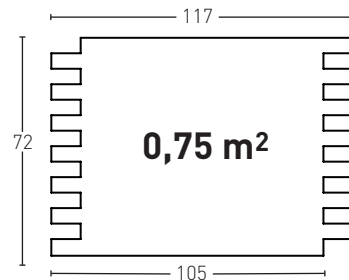

79

- E** Terroso Caleado
- EN** Earthi Whitewashed
- FR** Terreaux Caleado
- DE** Sand Kalk
- I** Terroso Sfarinato
- NL** Aarde Whitewash

Producto	COD	Descripción	KG			PR	HD	€	€	
	76	Panel Ladrillo Rustico A. Cal.	PR 6-7Kg	HD 15-20	PR 5Un	HD 25Un	PR 60Un	HD 25Un	88,0	93,0
	76-E	Corner Ladrillo Rustico A. Cal.	PR 3Kg	HD --	PR 4Un	HD --	PR 30Un	HD --	65,0	--
Installation accessories needed			Estimated yield		Price					
		● MSA-50 Mastic for Joints	1 Cartridge 2-3 Panels		9,5 €					
		● PT-12 Dark Join Paint	1 Bottle 12 Panels		16,0 €					
		○ PTE-33 Aged Caleado Comp6 Bottle	1 Spray 12 Panels		16,0 €					
Optional installation accessories			Estimated yield		Price					
		○ MSA-3 Mastic for Glue	1 Cartridge 7 Panels		12,0 €					
		● PTX-34 Arcilloso Brick	1 Spray 25 Panels		16,0 €					
		● PTX-35 Arcilloso Brick	1 Spray 25 Panels		16,0 €					