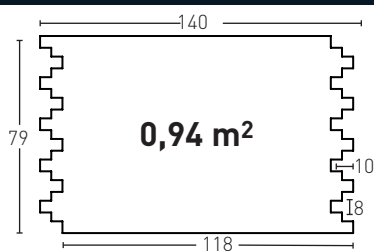

- **E** Ocre
- **EN** Ochre
- **FR** Ocre
- **DE** Ocker
- **I** Ocra
- **NL** Oker

- **E** Bianco Italia
- **EN** Italian White
- **FR** Blanc Cassé
- **DE** Italienisches Weiss
- **I** Bianco Italia
- **NL** Wit

- **E** Antracita
- **EN** Anthracite
- **FR** Anthracite
- **DE** Anthrazit
- **I** Antracite
- **NL** Zwart

Corner en Pr