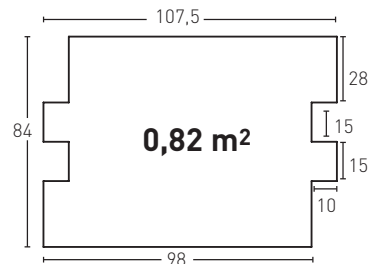

- **E** Blanco Arena
- **EN** Sandy White
- **FR** Sable Blanc
- **DE** Sand Weiss
- **I** Bianco Sabbia
- **NL** Antiek wit
- **E** Marrón Arena
- **EN** Sandy Brown
- **FR** Brown Sable
- **DE** Sand Braun
- **I** Browne Sabbia
- **NL** Oker
- **E** Blanco Italia
- **EN** Italian White
- **FR** Blanc Cassé
- **DE** Italienisches Weiss
- **I** Bianco Italia
- **NL** Wit

Producto	COD	Descripción	KG			PR	HD	€	€	
	52	Panel Liébana Sandy White	6-7Kg	15-20	3Un	25Un	36Un	25Un	88,0	93,0*
	52-E	Corner Liébana Sandy White	2-3Kg	--	3Un	--	45Un	--	65,0	FBC*
Installation accessories needed			Estimated yield		Price					
		● MSA-10 Mastic for Joins Beige	1 Cartridge 3 Panels		9,5 €					
		● PTX-01 Beige Slate Paint	1 Spray 10 Panels		16,0 €					
		● PTE-21 Aged Brown Paint	1 Spray 20 Panels		16,0 €					
Optional installation accessories			Estimated yield		Price					
		○ MSA-3 Mastic for Glue	1 Cartridge 7 Panels		12,0 €					
		● PTE-24 Aged Red Paint	1 Spray 20 Panels		16,0 €					

Producto	COD	Descripción	KG			PR	HD	€	€	
	54	Panel Liébana Sandy Brown	6-7Kg	15-20	3Un	25Un	36Un	25Un	88,0	93,0*
	54-E	Corner Liébana Sandy Brown	2-3Kg	--	3Un	--	45Un	--	65,0	FBC*
Installation accessories needed			Estimated yield		Price					
		● MSA-20 Mastic for Joins Beige	1 Cartridge 3 Panels		9,5 €					
		● PTX-02 Beige Joins Paint	1 Spray 10 Panels		16,0 €					
		○ PTE-33 Caleado + Comp-6 (Bottle)	1 Spray 15 Panels		16,0 €					
Optional installation accessories			Estimated yield		Price					
		○ MSA-3 Mastic for Glue	1 Cartridge 7 Panels		12,0 €					
		● PTE-31 Aged skin Paint	1 Spray 20 Panels		16,0 €					
		● PTE-36 Aged Red Paint	1 Spray 20 Panels		16,0 €