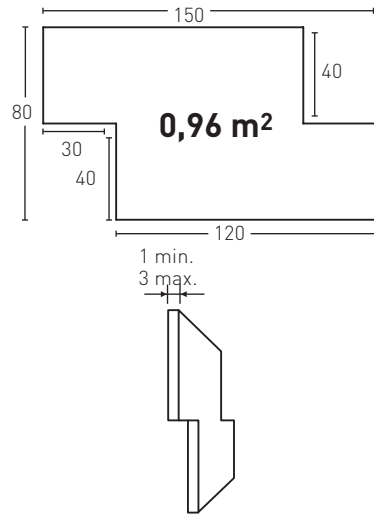

330

- **E** Blanco Arena
- **EN** Sandy White
- **FR** Sable Blanc
- **DE** Sand Weiss
- **I** Bianco Sabbia
- **NL** Antiek wit

331

- **E** Blanco Italia
- **EN** Italian White
- **FR** Blanc Cassé
- **DE** Italienisches Weiss
- **I** Bianco Italia
- **NL** Wit

332

- **E** Rojo Teja
- **EN** Brick Red
- **FR** Rouge Tuile
- **DE** Dachziegel Rot
- **I** Rosso Tegola
- **NL** Terra

Producto	COD	Descripción	KG			PR	HD		
		330 Panel Tíbet Sandy White	6-7Kg	15-20	4Un	25Un	48Un 25Un	88,0	93,0*
		330-E Corner Tíbet Sandy White	--	--	--	--	-- --	65,0	FBC*
Installation accessories needed			Estimated yield		Price				
		● MSA-10 Mastic for Joins Beige	1 Cartridge 3 Panels		9,5 €				
		● PTX-01 Beige Slate Paint	1 Spray 10 Panels		16,0 €				
		● PTE-21 Aged Brown Paint	1 Spray 20 Panels		16,0 €				
Optional installation accessories			Estimated yield		Price				
		○ MSA-3 Mastic for Glue	1 Cartridge 7 Panels		12,0 €				
		● PTE-37 Oxide red Paint	1 Spray 20 Panels		16,0 €				

Producto	COD	Descripción	KG			PR	HD	€	€
		331 Panel Tíbet Italian White	6-7Kg	15-20	4Un	25Un	48Un 25Un	88,0	93,0*
		331-E Corner Tíbet Italian White	--	--	--	--	-- --	65,0	FBC*
Installation accessories needed			Estimated yield		Price				
		○ MSA-70 Mastic for Joins White I	1 Cartridge 3 Panels		9,5 €				
		○ PTX-20 Italian White Paint	1 Spray 8 Panels		16,0 €				
Optional installation accessories			Estimated yield		Price				
		○ MSA-3 Mastic for Glue	1 Cartridge 7 Panels		12,0 €				

Producto	COD	Descripción	KG			PR	HD	€	€
		332 Panel Tíbet Red Brick	6-7Kg	15-20	4Un	25Un	48Un 25Un	88,0	93,0*
		332-E Corner Tíbet Red Brick	--	--	--	--	-- --	65,0	FBC*
Installation accessories needed			Estimated yield		Price				
		○ MSA-70 Mastic for Joins White	1 Cartridge 3 Panels		9,5 €				
		● PTX-11 Old Red Paint	1 Spray 10 Panels		16,0 €				
		○ PTE-23 Aged White Paint	1 Spray 20 Panels		16,0 €				
Optional installation accessories			Estimated yield		Price				
		○ MSA-3 Mastic for Glue	1 Cartridge 7 Panels		12,0 €				

* Check delivery date