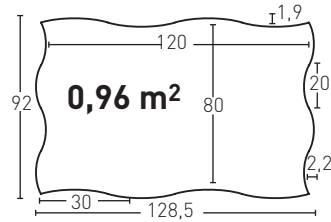

- **E** Blanco Italia
- **EN** Italian White
- **FR** Blanc Cassé
- **DE** Italienisches Weiss
- **I** Bianco Italia
- **NL** Wit

- **E** Gris Oscuro Combinado
- **EN** Two Dark Tone
- **FR** Grey Combiné Foncé
- **DE** Kobinierte Dunkelgrau
- **I** Grigio Scuro Combinata
- **NL** Donkergrijs Meerkleurig

- **E** Gris Claro Combinado
- **EN** Two Light Tone
- **FR** Grey Combiné Clair
- **DE** Kobinierte Lichtgrau
- **I** Grigio Chiaro Combinata
- **NL** Lichtgrijs Meerkleurig

Product	COD	Description	KG			PR
	56	Panel Pirineos Italian White	8-9 Kg	2 Units	24 Units	88,0
Installation accessories needed			Estimated yield		Price	
		MSA-10 Mastic for Joins Beige	1 Cartridge 2-3 Panels	9,5 €		
		PTX-01 Beige Slate Paint	1 Spray 10 Panels	16,0 €		
		PTE-21 Aged Brown Paint	1 Spray 20 Panels	16,0 €		
Optional installation accessories			Estimated yield		Price	
		MSA-3 Mastic for Glue	1 Cartridge 7 Panels	12,0 €		
		PTE-24 Aged Red Paint	1 Spray 20 Panels	16,0 €		
		PTX-20 Italian White Paint	1 Spray 20 Panels	16,0 €		

Product	COD	Description	KG			PR
	57	Panel Pirineos Dark Two Tone	8-9 Kg	2 Units	24 Units	88,0
Installation accessories needed			Estimated yield		Price	
		MSA-10 Mastic for Joins Beige	1 Cartridge 2-3 Panels	9,5 €		
		PTX-60 Join Medium Paint	1 Spray 10 Panels	16,0 €		
		PTE-21 Aged Brown Paint	1 Spray 20 Panels	16,0 €		
Optional installation accessories			Estimated yield		Price	
		MSA-3 Mastic for Glue	1 Cartridge 7 Panels	12,0 €		
		PTX-36 Grey I Paint	1 Spray 20 Panels	16,0 €		
		PTX-37 Grey II Paint	1 Spray 20 Panels	16,0 €		

Product	COD	Description	KG			PR
	59	Panel Pirineos Light Two tone	8-9 Kg	2 Units	24 Units	88,0
Installation accessories needed			Estimated yield		Price	
		MSA-10 Mastic for Joins Beige	1 Cartridge 2-3 Panels	9,5 €		
		PTX-60 Joint Medium Paint	1 Spray 10 Panels	16,0 €		
		PTE-21 Aged Brown Paint	1 Spray 20 Panels	16,0 €		
Optional installation accessories			Estimated yield		Price	
		MSA-3 Mastic for Glue	1 Cartridge 7 Panels	12,0 €		
		PTX-53 Light Grey Paint	1 Spray 20 Panels	16,0 €		
		PTX-37 Grey II Paint	1 Spray 20 Panels	16,0 €