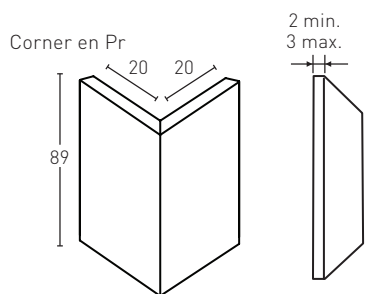

- E** Antracita
- EN** Anthracite
- FR** Anthracite
- DE** Anthrazit
- I** Antracite
- NL** Zwart

* Check delivery date

Producto	COD	Descripción	KG			PR	HD	€	€
		300	Panel Cubic Ochre	6-7Kg 15-20	4Un 25Un	48Un 25Un	88,0	93,0	
		300-E	Corner Cubic Ochre	2-3Kg --	4Un --	60Un --	65,0	FBC	*
Installation accessories needed			Estimated yield	Price					
		● MSA-90 Mastic for Joins	1 Cartridge 4 Panels	9,5 €					
		● PTX-05 Beige Stone Paint	1 Spray 10 Panels	16,0 €					
		● PTE-26 Aged Ochre Paint	1 Spray 25 Panels	16,0 €					
Optional installation accessories			Estimated yield	Price					
		○ MSA-3 Mastic for Glue	1 Cartridge 7 Panels	12,0 €					
		● PTE-35 Aged Oxide Paint	1 Spray 25 Panels	16,0 €					