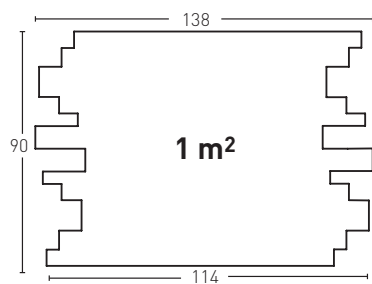

E	Ocre
EN	Ochre
FR	Ochre
DE	Ocker
I	Ocra
NL	Zandkleur
E	Combinado
EN	Two Tone
FR	Combiné
DE	Kobinierte
I	Combinata
NL	Meerkleurig

1,5 min.
6,5 max.

* Check delivery date

Producto	COD	Descripción	KG			PR	HD	€	€	
	120	Panel Arida Stone Ochre	PR 6-7Kg	HD 30Kg	PR 3Un	HD 25Un	PR 36Un	HD 25Un	88,0	93,0
	120-E	Corner Arida Stone Ochre	PR 2-3Kg	HD --	PR 2Un	HD --	PR 30Un	HD --	65,0	FBC*
Installation accessories needed			Estimated yield		Price					
		● MSA-10 Mastic for Joins Beige	1 Cartridge 2-3 Panels		9,5 €					
		● PTX-60 Join Medium Paint	1 Spray 10 Panels		16,0 €					
		● PTE-21 Aged Brown Paint	1 Spray 20 Panels		16,0 €					
Optional installation accessories			Estimated yield		Price					
		○ MSA-3 Mastic for Glue	1 Cartridge 7 Panels		12,0 €					
		● PTX-38 Ochre III Paint	1 Spray 20 Panels		16,0 €					
		● PTX-31 Oxide yellow Paint	1 Spray 20 Panels		16,0 €					

Producto	COD	Descripción	KG			PR	HD	€	€	
	122	Panel P.Arida Two Tone	PR 6-7Kg	HD 30Kg	PR 3Un	HD 25Un	PR 36Un	HD 25Un	88,0	93,0
	122-E	Corner P.Arida Two Tone	PR 2-3Kg	HD --	PR 2Un	HD --	PR 30Un	HD --	65,0	FBC*
Installation accessories needed			Estimated yield		Price					
		● MSA-10 Mastic for Joins Beige	1 Cartridge 2-3 Panels		9,5 €					
		● PTX-60 Join Medium Paint	1 Spray 10 Panels		16,0 €					
		● PTE-21 Aged Brown Paint	1 Spray 20 Panels		16,0 €					
Optional installation accessories			Estimated yield		Price					
		○ MSA-3 Mastic for Glue	1 Cartridge 7 Panels		12,0 €					
		● PTX-36 Grey I Paint	1 Spray 20 Panels		16,0 €					
		● PTX-37 Grey II Paint	1 Spray 20 Panels		16,0 €