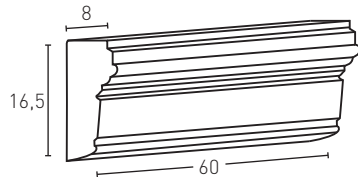

Producto	COD	Descripción	KG				
	32	Panel Sillares Iberian Color	6-7Kg 15-20	4Un 25Un	48Un 25Un	88,0	93,0*
	MPR-04	Molding Iberian Color	1-2Kg --	1Un --	100U --	45,0	55,0*
	MPR-05	Molding Iberian Color	2-3Kg --	1Un --	100U --	50,0	60,0*
	MPR-06	Molding Iberian Color	2-3Kg --	1Un --	100U --	55,0	65,0*
Installation accessories needed			Estimated yield	Price			
		MSA-90 Mastic Ochre	1 Cartridge 3 Panels	9,5 €			
		PTX-05 Beige Stone Paint	1 Spray 10 Panels	16,0 €			
		PTE-27 Aged red Paint	1 Spray 20 Panels	16,0 €			
Optional installation accessories			Estimated yield	Price			
		MSA-3 Mastic for Glue	1 Cartridge 7 Panels	12,0 €			

* Check delivery date