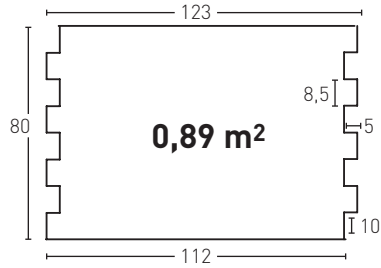

433

- **E** Marrón Arena
- **EN** Sandy Brown
- **FR** Brown Sable
- **DE** Sand Braun
- **I** Browne Sabbia
- **NL** Oker

436

- **E** Antracita
- **EN** Anthracite
- **FR** Anthracite
- **DE** Anthrazit
- **I** Antracite
- **NL** Zwart

435

- **E** Blanco Italia
- **EN** Italian White
- **FR** Blanc Cassé
- **DE** Italienisches Weiss
- **I** Bianco Italia
- **NL** Wit

Producto	COD	Descripción	KG			PR	HD
		433 Panel Montblanc Sandy Brown	7-8Kg 15-20	3Un 25Un	36Un 25Un	88,0	93,0*
		433-E Corner Montblan Sandy Brown	2-3Kg --	2Un --	30Un --	65,0	FBC*
Installation accessories needed			Estimated yield	Price			
		● MSA-20 Mastic for Joins Beige	1 Cartridge 2-3 Panels	9,5 €			
		● PTX-02 Beige Joins Paint	1 Spray 10 Panels	16,0 €			
		○ PTE-33 P.Caleado + Comp-6 (bottle)	1 Spray 15 Panels	16,0 €			
Optional installation accessories			Estimated yield	Price			
		○ MSA-3 Mastic for Glue	1 Cartridge 7 Panels	12,0 €			
		● PTE-31 Aged skin Paint	1 Spray 20 Panels	16,0 €			
		● PTE-36 Aged red Paint	1 Spray 20 Panels	16,0 €			

Producto	COD	Descripción	KG			PR	HD
		436 Panel Montblanc Anthracite	7-8Kg 15-20	3Un 25Un	36Un 25Un	88,0	93,0*
		436-E Corner Montblanc Anthracite	2-3Kg --	2Un --	30Un --	65,0	FBC*
Installation accessories needed			Estimated yield	Price			
		● MSA-60 Mastic for Joins Anthracite	1 Cartridge 2-3 Panels	9,5 €			
		● PTX-19 Anthracite Paint	1 Spray 6 Panels	16,0 €			
Optional installation accessories			Estimated yield	Price			
		○ MSA-3 Mastic for Glue	1 Cartridge 7 Panels	12,0			

Producto	COD	Descripción	KG			PR	HD
		435 Panel Montblanc Italian White	7-8Kg 15-20	3Un 25Un	36Un 25Un	88,0	93,0*
		435-E Corner Montblan Italian White	2-3Kg --	2Un --	30Un --	65,0	FBC*
Installation accessories needed			Estimated yield	Price			
		○ MSA-70 Mastic for Joins White I	1 Cartridge 2-3 Panels	9,5 €			
		○ PTX-20 Italian White Paint	1 Spray 10 Panels	16,0 €			
		● PTE-22 Aged Grey Paint	1 Spray 20 Panels	16,0 €			
Optional installation accessories			Estimated yield	Price			
		○ MSA-3 Mastic for Glue	1 Cartridge 7 Panels	12,0 €			
		● PTE-24 Aged Red Paint	1 Spray 20 Panels	16,0 €			
		● PTE-21 Aged Brown Paint	1 Spray 20 Panels	16,0 €			

* Check delivery date