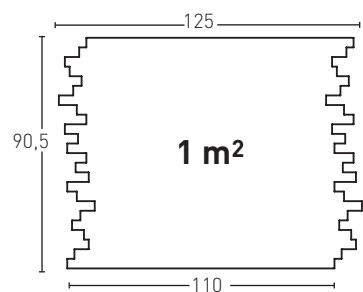

PIZARRA ALPES

- **440**
  - **E** Blanco Arena
  - **EN** Sandy White
  - **FR** Sable Blanc
  - **DE** Sand Weiss
  - **I** Bianco Sabbia
  - **NL** Antiek wit
- **441**
  - **E** Marrón
  - **EN** Brown
  - **FR** Brown
  - **DE** Braun
  - **I** Brownie
  - **NL** Bruin
- **442**
  - **E** Gris
  - **EN** Grey
  - **FR** Grey
  - **DE** Grau
  - **I** Grigio
  - **NL** Grijs

* Check delivery date

Producto	COD	Descripción	KG			PR	HD	€	€	
		440 Panel P.Alpes Sandy White	8-9Kg	15-20	3Un	25Un	36Un	25Un	88,0	93,0
		440-E Corner P.Alpes Sandy White	3-4Kg	--	3Un	--	45Un	--	65,0	FBC*
Installation accessories needed			Estimated yield		Price					
		● MSA-10 Mastic for Joins Beige	1 Cartridge 2-3 Panels		9,5 €					
		● PTX-01 Beige Slate Paint	1 Spray 10 Panels		16,0 €					
		● PTE-22 Aged Grey Paint	1 Spray 20 Panels		16,0 €					
Optional installation accessories			Estimated yield		Price					
		○ MSA-3 Mastic for Glue	1 Cartridge 7 Panels		12,0 €					
		● PTE-24 Aged Red Paint	1 Spray 20 Panels		16,0 €					
		● PTE-21 Aged Brown Paint	1 Spray 20 Panels		16,0 €					

Producto	COD	Descripción	KG			PR	HD	€	€	
		441 Panel P. Alpes Brown	8-9Kg	15-20	3Un	25Un	36Un	25Un	88,0	93,0
		441-E Corner P. Alpes Brown	3-4Kg	--	3Un	--	45Un	--	65,0	FBC*
Installation accessories needed			Estimated yield		Price					
		● MSA-80 Mastic for Joins Brown	1 Cartridge 2- 3 Panels		9,5 €					
		● PTX-09 Brown Paint	1 Spray 10 Panels		16,0 €					
		● PTE-35 Aged oxide Paint	1 Spray 20 Panels		16,0 €					
Optional installation accessories			Estimated yield		Price					
		○ MSA-3 Mastic for Glue	1 Cartridge 7 Panels		12,0 €					
		● PTE-37 Aged Brown Paint	1 Spray 20 Panels		16,0 €					

Producto	COD	Descripción	KG			PR	HD	€	€	
		442 Panel P. Alpes Grey	8-9Kg	15-20	3Un	25Un	36Un	25Un	88,0	93,0
		442-E Corner P. Alpes Grey	3-4Kg	--	3Un	--	45Un	--	65,0	FBC*
Installation accessories needed			Estimated yield		Price					
		● MSA-30 Mastic for Joins Grey	1 Cartridge 2- 3 Panels		9,5 €					
		● PTX-03 Grey Paint	1 Spray 10 Panels		16,0 €					
		COMP-09 Esparto Red	1 Pliego 20 Panels		2,0 €					
Optional installation accessories			Estimated yield		Price					
		○ MSA-3 Mastic for Glue	1 Cartridge 7 Panels		12,0 €					
		● PTE-24 Aged Red Paint	1 Spray 20 Panels		16,0 €					
		● PTE-21 Aged Brown Paint	1 Spray 20 Panels		16,0 €