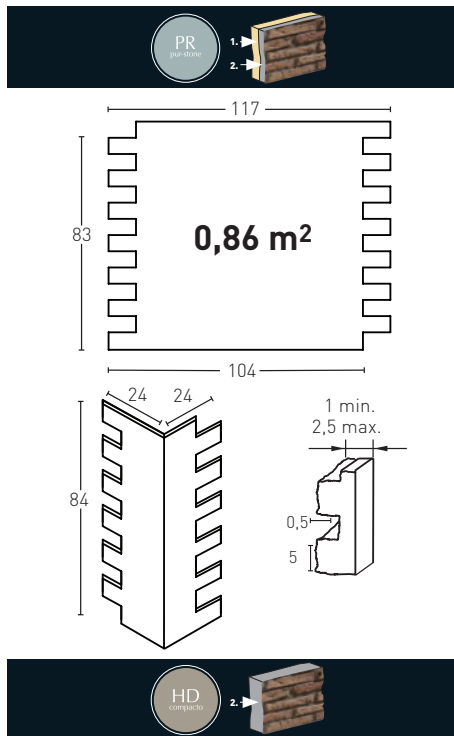

72	E	Envejecido Caleado
	EN	Aged Whitewashed
	FR	Vieilli Caleado
	DE	Vealtet Kalk
73	I	Invecchiato Sfrinato
	NL	Rood Whitewash
	E	Terroso
74	EN	Earthy
	FR	Terreaux
	DE	Sand
	I	Terroso
	NL	Aarde
	E	Arcilloso
EN	Clay	
FR	Argile	
DE	Ton	
I	Argilloso	
NL	Klei	

Producto	COD	Descripción	KG			PR	HD	€	€	
	72	Panel Ladrillo Rustico Env.	PR 6-7Kg	HD 15-20	PR 5Un	HD 25Un	PR 60Un	HD 25Un	88,0	93,0
	72-E	Corner Ladrillo Rustico Env.	PR 3Kg	HD --	PR 4Un	HD --	PR 30Un	HD --	65,0	--
Installation accessories needed			Estimated yield		Price					
		● MSA-50 Mastic for Joints	1 Cartridge 2-3 Panels		9,5 €					
		● PT-12 Dark Join Paint	1 Bottle 12 Panels		16,0 €					
		○ PTE-33 Aged.Caleado + Comp6 Bottle	1 Spray 12 Panels		16,0 €					
Optional installation accessories			Estimated yield		Price					
		○ MSA-3 Mastic for Glue	1 Cartridge 7 Panels		12,0 €					
		● PTX-11 Old Red Paint	1 Spray 25 Panels		16,0 €					

Producto	COD	Descripción	KG			PR	HD	€	€	
	73	Panel Ladrillo Rustico Terr.	PR 6-7Kg	HD 15-20	PR 5Un	HD 25Un	PR 60Un	HD 25Un	88,0	93,0
	73-E	Corner Ladrillo Rustico Terr.	PR 3Kg	HD --	PR 4Un	HD --	PR 30Un	HD --	65,0	--
Installation accessories needed			Estimated yield		Price					
		● MSA-50 Mastic for Joints	1 Cartridge 2-3 Panels		9,5 €					
		● PT-12 Dark Join Paint	1 Bottle 12 Panels		16,0 €					
		● PTE-21 Aged Brown Paint	1 Spray 25 Panels		16,0 €					
Optional installation accessories			Estimated yield		Price					
		○ MSA-3 Mastic for Glue	1 Cartridge 7 Panels		12,0 €					
		● PTX-32 Terroso Brick	1 Spray 25 Panels		16,0 €					
		● PTX-33 Terroso Brick	1 Spray 25 Panels		16,0 €					

Producto	COD	Descripción	KG			PR	HD	€	€	
	74	Panel Ladrillo Rustico Arc.	PR 6-7Kg	HD 15-20	PR 5Un	HD 25	PR 60Un	HD 25Un	88,0	93,0
	74-E	Corner Ladrillo Rustico Arc.	PR 3Kg	HD --	PR 4Un	HD --	PR 30Un	HD --	65,0	--
Installation accessories needed			Estimated yield		Price					
		● MSA-50 Mastic for Joints	1 Cartridge 2-3 Panels		9,5 €					
		● PT-12 Dark Join Paint	1 Bottle 12 Panels		16,0 €					
		● PTE-21 Aged Brown Paint	1 Spray 25 Panels		16,0 €					
Optional installation accessories			Estimated yield		Price					
		○ MSA-3 Mastic for Glue	1 Cartridge 7 Panels		12,0 €					
		● PTX-34 Arcilloso Brick	1 Spray 25 Panels		16,0 €					
		● PTX-35 Arcilloso Brick	1 Spray 25 Panels		16,0 €