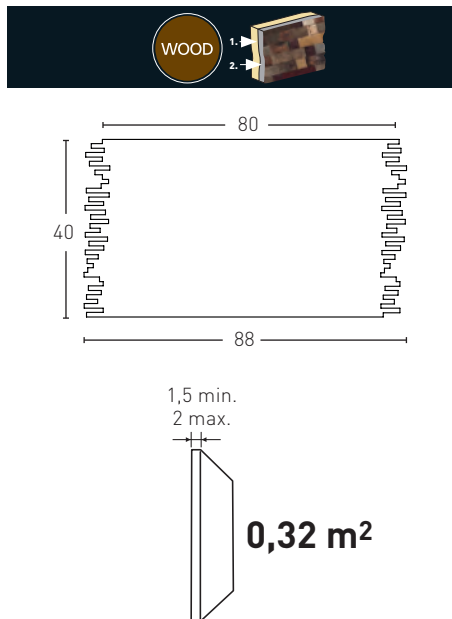

Product	COD	Description				
WO-802		Panel Cabernet	4-5 Kg	5Un	120Un	€ 70,0