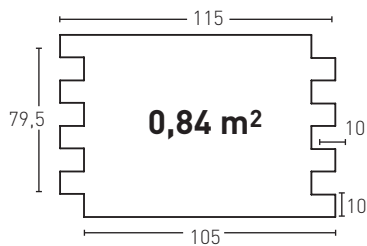

410

- **E** Blanco Arena
- **EN** Sandy White
- **FR** Sable Blanc
- **DE** Sand Weiss
- **I** Bianco Sabbia
- **NL** Antiek wit

411

- **E** Marrón
- **EN** Brown
- **FR** Brown
- **DE** Braun
- **I** Brownie
- **NL** Bruin

412

- **E** Gris
- **EN** Grey
- **FR** Grey
- **DE** Grau
- **I** Grigio
- **NL** Grijs

* Check delivery date

Producto	COD	Descripción	KG			PR	HD	€	€	
		410 Panel P.Andes Sandy White	7-8Kg	15-20	4Un	25Un	48Un	25Un	88,0	93,0
		410-E Corner P.Andes Sandy White	2-3Kg	--	1Un	--	60Un	--	65,0	FBC*
Installation accessories needed			Estimated yield		Price					
		● MSA-10 Mastic for Joins Beige	1 Cartridge 2-3 Panels		9,5 €					
		● PTX-01 Beige Slate Paint	1 Spray 10 Panels		16,0 €					
		● PTE-22 Aged Grey Paint	1 Spray 20 Panels		16,0 €					
Optional installation accessories			Estimated yield		Price					
		○ MSA-3 Mastic for Glue	1 Cartridge 7 Panels		12,0 €					
		● PTE-24 Aged Red Paint	1 Spray 20 Panels		16,0 €					
		● PTE-21 Aged Brown Paint	1 Spray 20 Panels		16,0 €					

Producto	COD	Descripción	KG			PR	HD	€	€	
		411 Panel P. Andes Brown	7-8Kg	15-20	4Un	25Un	48Un	25Un	88,0	93,0
		411-E Corner P. Andes Brown	2-3Kg	--	1Un	--	60Un	--	65,0	FBC*
Installation accessories needed			Estimated yield		Price					
		● MSA-80 Mastic for Joins Brown	1 Cartridge 2-3 Panels		9,5 €					
		● PTX-09 Paint Brown	1 Spray 10 Panels		16,0 €					
		● PTE-35 Paint Aged oxide	1 Spray 20 Panels		16,0 €					
Optional installation accessories			Estimated yield		Price					
		○ MSA-3 Mastic for Glue	1 Cartridge 7 Panels		12,0 €					
		● PTE-37 Aged Brown Dark Paint	1 Spray 20 Panels		16,0 €					

Producto	COD	Descripción	KG			PR	HD	€	€	
		412 Panel P. Andes Grey	7-8Kg	15-20	4Un	25Un	48Un	25Un	88,0	93,0
		412-E Corner P. Andes Grey	2-3Kg	--	1Un	--	60Un	--	65,0	FBC*
Installation accessories needed			Estimated yield		Price					
		● MSA-30 Mastic for Joins Grey	1 Cartridge 2-3 Panels		9,5 €					
		● PTX-03 Grey Paint	1 Spray 10 Panels		16,0 €					
		COMP-09 Esparto Red	1 Pliego 20 Panels		16,0 €					
Optional installation accessories			Estimated yield		Price					
		○ MSA-3 Mastic for Glue	1 Cartridge 7 Panels		12,0 €					
		● PTE-24 Aged Red Paint	1 Spray 20 Panels		16,0 €					
		● PTE-21 Aged Brown Paint	1 Spray 20 Panels		16,0 €