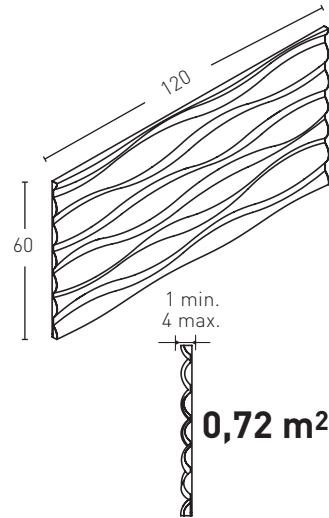

LF-620

- **E** Harmony Blanco Italia
- **EN** Harmony Italian White
- **FR** Harmony Blanc Casse
- **DE** Harmony Italienisches Weiss
- **I** Harmony White Italia
- **NL** Harmony Italiaans wit

Product	COD	Description				
	LF-620	Panel Harmony Italian White	15-16Kg	2Un	24Un	93,0
Installation accessories needed			Estimated yield	Price		
	☐ MSA-120 Mastic For Glue LifeStyle ☐ MSA-110 Mastic LifeStyle		1 Cartridge 3 Panels apro	12,0 € 13,0 €		
			1 Bottle 6 Panels aprox			
Optional installation accessories			Estimated yield	Price		
	☐ PTX-20 White Paint		1 Spray 10-15 Panels	16,0 €		

EMOTION

LF-630

- **E** Emotion Blanco Italia
- **EN** Emotion Italian White
- **FR** Emotion Blanc Casse
- **DE** Emotion Italienisches Weiss
- **I** Emotion White Italia
- **NL** Emotion Italiaans wit