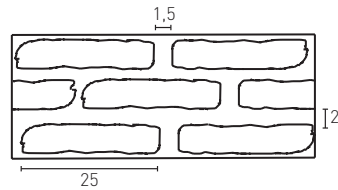

563
E Envejecido Caleado
EN Aged Whitewashed
FR Vieilli Caleado
DE Veraltet Kalk
I Invecchiato Sfrinato
NL Rood Whitewash

564
E Terroso
EN Earthy
FR Terreux
DE Sand
I Terroso
NL Aarde

565
E Arcilloso
EN Clay
FR Argile
DE Ton
I Argilloso
NL Klei

Product	COD	Description				
	563	Panel Ladrillo Adobe Aged Caleado	7-8Kg	4Un	48Un	88,0
		Installation accessories needed	Estimated yield	Price		
		● MSA-50 Mastic for Joins	1 Cartridge 2-3 Panels	9,5 €		
		● PT-12 Dark Join Paint	1 Bottle 12 Panels	16,0 €		
		○ PTE-33 Aged Caleado+Comp6 (Bottle)	1 Spray 12 Panels	16,0 €		
		Optional installation accessories	Estimated yield	Price		
		○ MSA-3 Mastic for Glue	1 Cartridge 7 Panels	12,0 €		
		● PTX11 Old Red Paint	1 Spray 25 Panels	16,0 €		

Product	COD	Description				
	564	Panel Ladrillo Adobe Terroso	7-8Kg	4Un	48Un	88,0
		Installation accessories needed	Estimated yield	Price		
		● MSA-50 Mastic for Joins	1 Cartridge 2-3 Panels	9,5 €		
		● PT-12 Dark Join Paint	1 Bottle 12 Panels	16,0 €		
		● PTE-21 Aged Brown Paint	1 Spray 25 Panels	16,0 €		
		Optional installation accessories	Estimated yield	Price		
		○ MSA-3 Mastic for Glue	1 Cartridge 7 Panels	12,0 €		
		● PTX-32 Terroso Brick Paint	1 Spray 25 Panels	16,0 €		
		● PTX-33 Terroso Brick Paint	1 Spray 25 Panels	16,0 €		

Product	COD	Description				
	565	Panel Ladrillo Adobe Arcilloso	7-8Kg	4Un	48Un	88,0
		Installation accessories needed	Estimated yield	Price		
		● MSA-50 Mastic for Joins Oscuro	1 Cartridge 2-3 Panels	9,5 €		
		● PT-12 Dark Join Paint	1 Bottle 12 Panels	16,0 €		
		● PTE-21 Aged Brown Paint	1 Spray 25 Panels	16,0 €		
		Optional installation accessories	Estimated yield	Price		
		○ MSA-3 Mastic for Glue	1 Cartridge 7 Panels	12,0 €		
		● PTX-34 Arcilloso Brick Paint	1 Spray 25 Panels	16,0 €		
		● PTX-35 Arcilloso Brick Paint	1 Spray 25 Panels	16,0 €