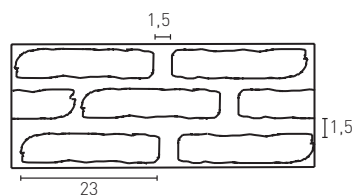

540

E Envejecido
EN Aged
FR Vieilli
DE Veraltet
I Invecchiato
NL Oud Rood

541

E Blanco
EN White
FR Blanc
DE Weiss
I Bianco
NL Wit

* Check delivery date

Producto	COD	Descripción	KG			PR	HD	€	€
	540	Panel ladrillo Ingles Envejec.	PR 6-7Kg HD 15-20	PR 5Un HD 25Un	PR 60Un HD 25Un	PR	HD	88,0	93,0
	540-E	Corner Ladrillo Ingles Envejec.	PR 3Kg HD --	PR 2Un HD --	PR 30Un HD --	PR	HD	65,0	FBC*
Installation accessories needed			Estimated yield		Price				
		● MSA-50 Mastic for Joins	1 Cartridge	2-3 Panels	9,5 €				
		● PT-12 Dark Join Paint	1 Bottle	12 Panels	16,0 €				
		● PTX-501 Dark Red Paint	1 Spray	25 Panels	16,0 €				
		COMP-09 Esparto Red	1 Pliego	20 Panels	16,0 €				
Optional installation accessories			Estimated yield		Price				
		○ MSA-3 Mastic for Glue	1 Cartridge	7 Panels	12,0 €				
		● PTX11 Old Red Paint	1 Spray	25 Panels	16,0 €				
		● PTX-500 Light Red Paint	1 Spray	25 Panels	16,0 €				
		● PTX19 Anthracite Paint	1 Spray	25 Panels	16,0 €				

Producto	COD	Descripción	KG			PR	HD	€	€
	541	Panel ladrillo Ingles White.	PR 6-7Kg HD 15-20	PR 5Un HD 25Un	PR 60Un HD 25Un	PR	HD	88,0	93,0
	541-E	Corner Ladrillo Ingles White.	PR 3Kg HD --	PR 2Un HD --	PR 30Un HD --	PR	HD	65,0	FBC*
Installation accessories needed			Estimated yield		Price				
		○ MSA-70 Mastic White	1 Cartridge	2-3 Panels	9,5 €				
		○ PTX-10 White Snow	1 Spray	12 Panels	16,0 €				
Optional installation accessories			Estimated yield		Price				
		○ MSA-3 Mastic for Glue	1 Cartridge	7 Panels	12,0 €