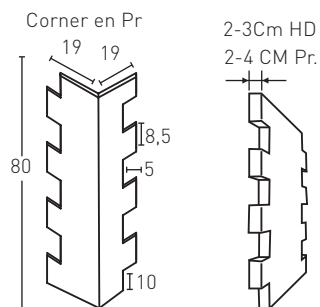

420

E Blanco Arena
EN Sandy White
FR Sable Blanc
DE Sand Weiss
I Bianco Sabbia
NL Antiek wit

421

E Marron
EN Brown
FR Brown
DE Braun
I Brown
NL Bruin

422

E Gris
EN Grey
FR Grey
DE Grau
I Grigio
NL Grijs

2-3Cm HD
2-4 CM Pr.

Producto	COD	Descripción	KG			PR	HD	€	€
	420	Panel P.Nepal Sandy White	PR 7-8Kg HD 15-20	PR 3Un HD 25Un	PR 36Un HD 25Un	PR 36Un HD 25Un	PR 36Un HD 25Un	88,0	93,0*
	420-E	Corner P.Nepal Sandy White	PR 2-3Kg HD --	PR 2Un HD --	PR 30Un HD --	PR 30Un HD --	PR 30Un HD --	65,0	FBC*
Installation accessories needed			Estimated yield		Price				
		● MSA-10 Mastic for Joins Beige	1 Cartridge 2-3 Panels	9,5 €					
		● PTX-01 Beige Slate Paint	1 Spray 10 Panels	16,0 €					
		● PTE-22 Aged Grey Paint	1 Spray 20 Panels	16,0 €					
Optional installation accessories			Estimated yield		Price				
		○ MSA-3 Mastic for Glue	1 Cartridge 7 Panels	12,0 €					
		● PTE-24 Aged Red Paint	1 Spray 20 Panels	16,0 €					
		● PTE-21 Aged Brown Paint	1 Spray 20 Panels	16,0 €					

Producto	COD	Descripción	KG			PR	HD	€	€
	421	Panel P.Nepal Brown	PR 7-8Kg HD 15-20	PR 3Un HD 25Un	PR 36Un HD 25Un	PR 36Un HD 25Un	PR 36Un HD 25Un	88,0	93,0*
	421-E	Corner P.Nepal Brown	PR 2-3Kg HD --	PR 2Un HD --	PR 30Un HD --	PR 30Un HD --	PR 30Un HD --	65,0	FBC*
Installation accessories needed			Estimated yield		Price				
		● MSA-80 Mastic for Joins Brown	1 Cartridge 2-3 Panels	9,5 €					
		● PTX-09 Brown Paint	1 Spray 10 Panels	16,0 €					
		● PTE-35 Aged oxide Paint	1 Spray 20 Panels	16,0 €					
Optional installation accessories			Estimated yield		Price				
		○ MSA-3 Mastic for Glue	1 Cartridge 7 Panels	12,0 €					
		● PTE-37 Aged Brown Dark. Paint	1 Spray 20 Panels	16,0 €					

Producto	COD	Descripción	KG			PR	HD	€	€
	422	Panel P.Nepal Grey	PR 7-8Kg HD 15-20	PR 3Un HD 25Un	PR 36Un HD 25Un	PR 36Un HD 25Un	PR 36Un HD 25Un	88,0	93,0*
	422-E	Corner P.Nepal Grey	PR 2-3Kg HD --	PR 2Un HD --	PR 30Un HD --	PR 30Un HD --	PR 30Un HD --	65,0	FBC*
Installation accessories needed			Estimated yield		Price				
		● MSA-30 Mastic for Joins Grey	1 Cartridge 2-3 Panels	9,5 €					
		● PTX-03 Grey Paint	1 Spray 10 Panels	16,0 €					
		COMP-09 Esparto Red	1 Pliego 20 Panels	2,0 €					
Optional installation accessories			Estimated yield		Price				
		○ MSA-3 Mastic for Glue	1 Cartridge 7 Panels	12,0 €					
		● PTE-24 Aged Red Paint	1 Spray 20 Panels	16,0 €					
		● PTE-21 Aged Brown Paint	1 Spray 20 Panels	16,0 €					

* Check delivery date