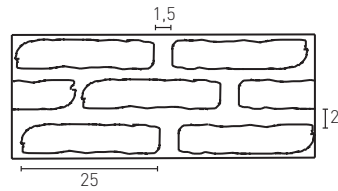

569

- **E** Blanco Antiguo
- **EN** Old White
- **FR** Blanc Antique
- **DE** Altweiss
- **I** Bianco Antico
- **NL** Oud Wit

Product	COD	Description				
	569	Panel Ladrillo Adobe Old White	7-8Kg	4Un	48Un	88,0
Installation accessories needed			Estimated yield		Price	
	☐	MSA-70 Mastic White	1 Cartridge 2-3 Panels	9,5 €		
	☐	PTX-51 White blue Paint	1 Spray 12 Panels	16,0 €		
	☐	PTE-24 Aged Red Paint	1 Spray 25 Panels	16,0 €		
Optional installation accessories			Estimated yield		Price	
	☐	MSA-3 Mastic for Glue	1 Cartridge 7 Panels	12,0 €		
	☐	PTE-21 Aged Brown Paint	1 Spray 12 Panels	16,0 €		
	☐	PTX-20 White Paint	1 Spray 25 Panels	16,0 €